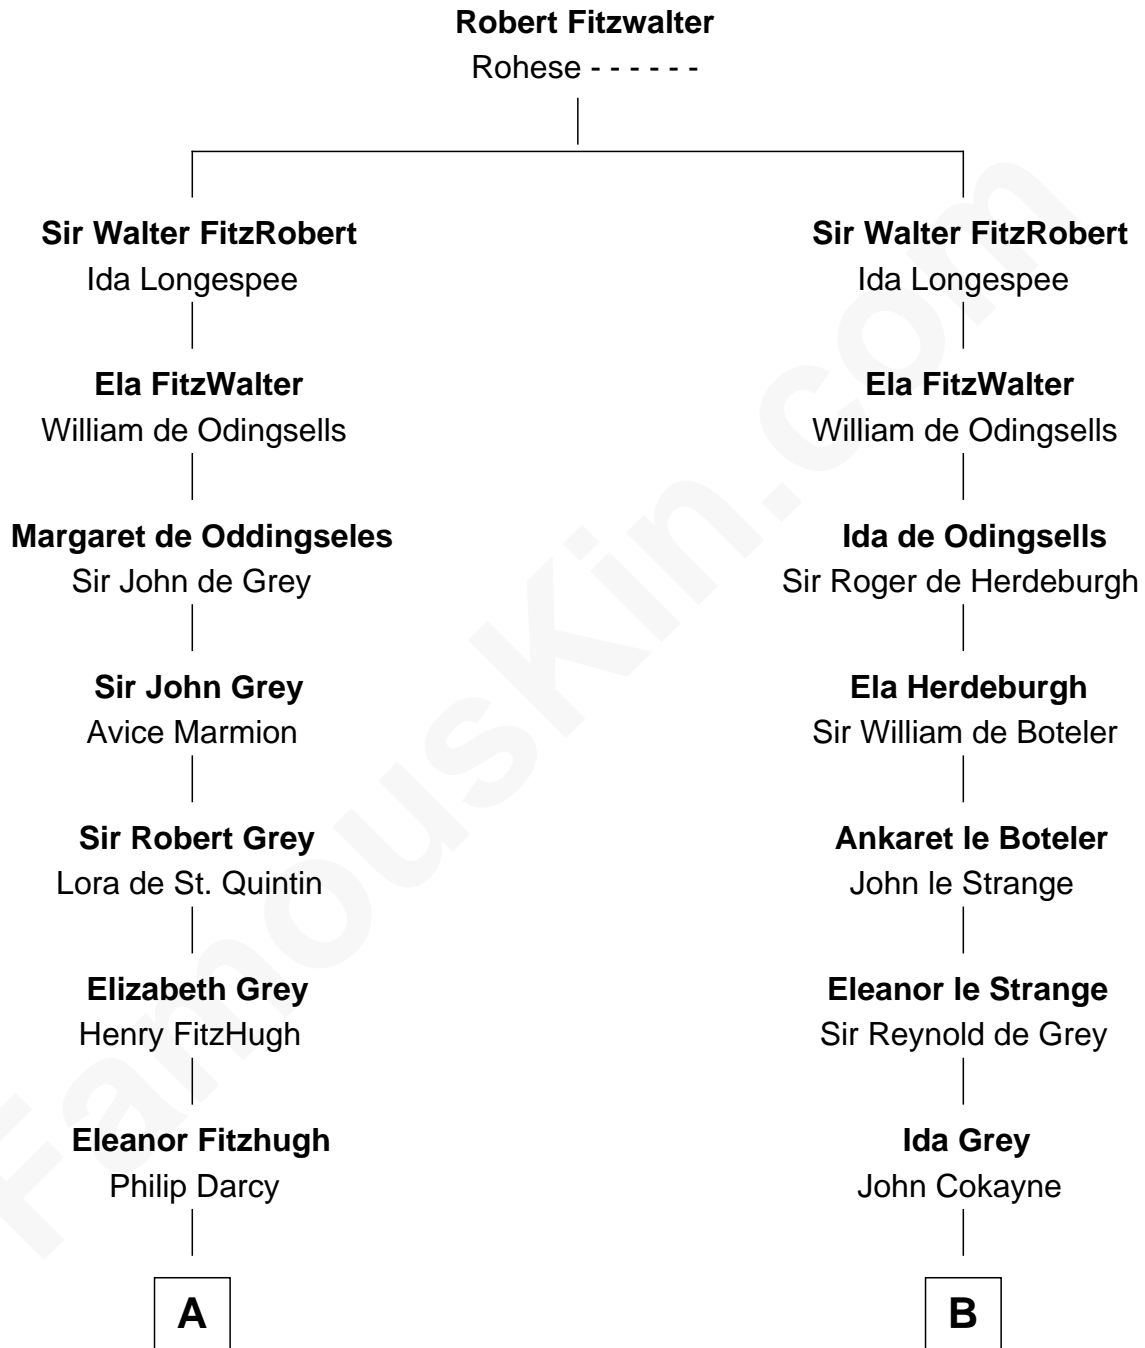

FamousKin.com

Relationship Chart of

Horace Gray

U.S. Supreme Court Justice

11th cousin 10 times removed of

Anne Boleyn

2nd Wife of King Henry VIII