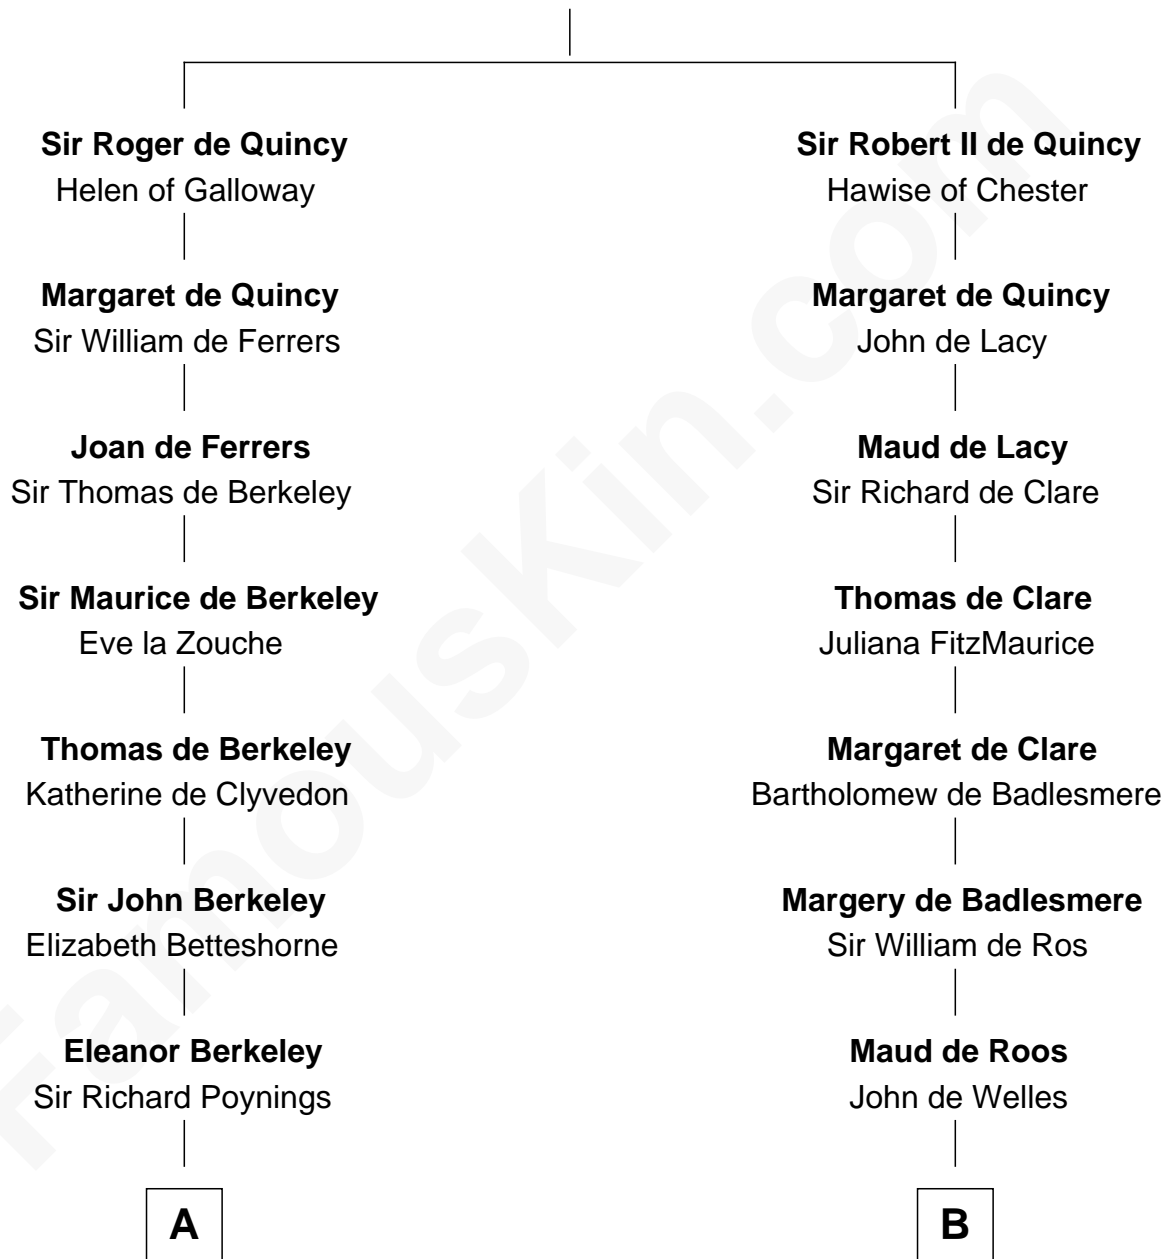

## Relationship Chart of

### Horace Gray

*U.S. Supreme Court Justice*

12th cousin 9 times removed of

### Anne Boleyn

*2nd Wife of King Henry VIII*

**Saher de Quincy**  
Margaret de Beaumont

**C**

—  
**Joanna Cotton**  
Rev. John Brown

—  
**Elizabeth Brown**  
John Chipman

—  
**Elizabeth Chipman**  
William Gray

—  
**Horace Gray**  
Harriet Upham

—  
**Horace Gray**  
*U.S. Supreme Court Justice*