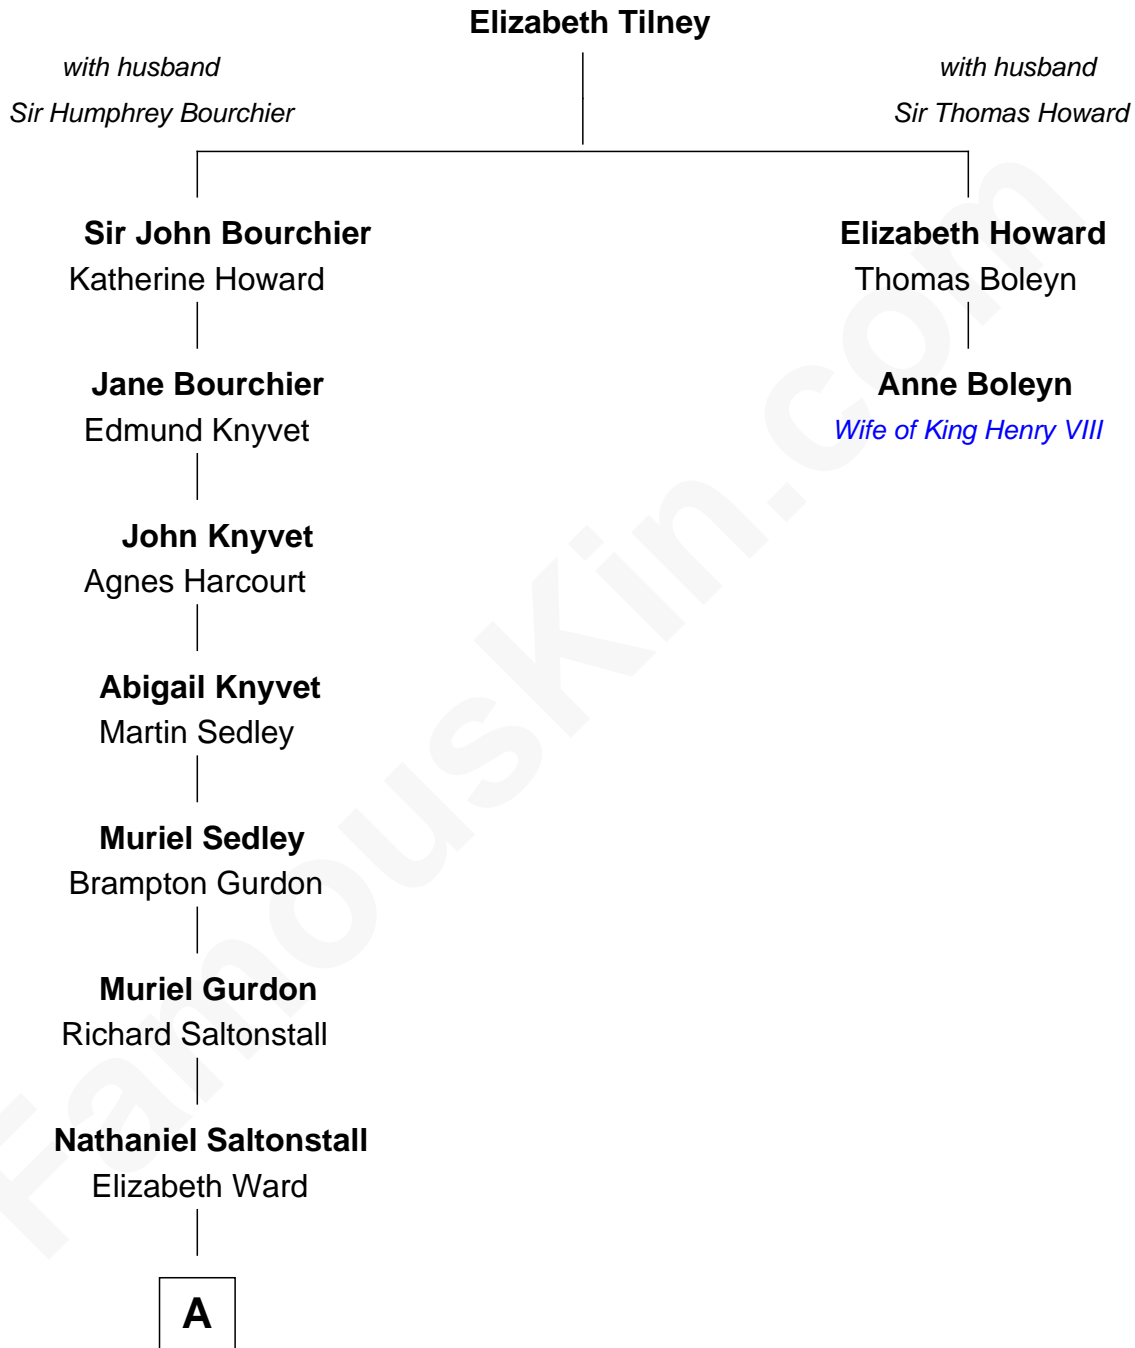

FamousKin.com

Relationship Chart of

Horace Gray

U.S. Supreme Court Justice

1st cousin 11 times removed of

Anne Boleyn

2nd Wife of King Henry VIII

A

—
Horace Gray

Harriet Upham

—
Horace Gray

U.S. Supreme Court Justice