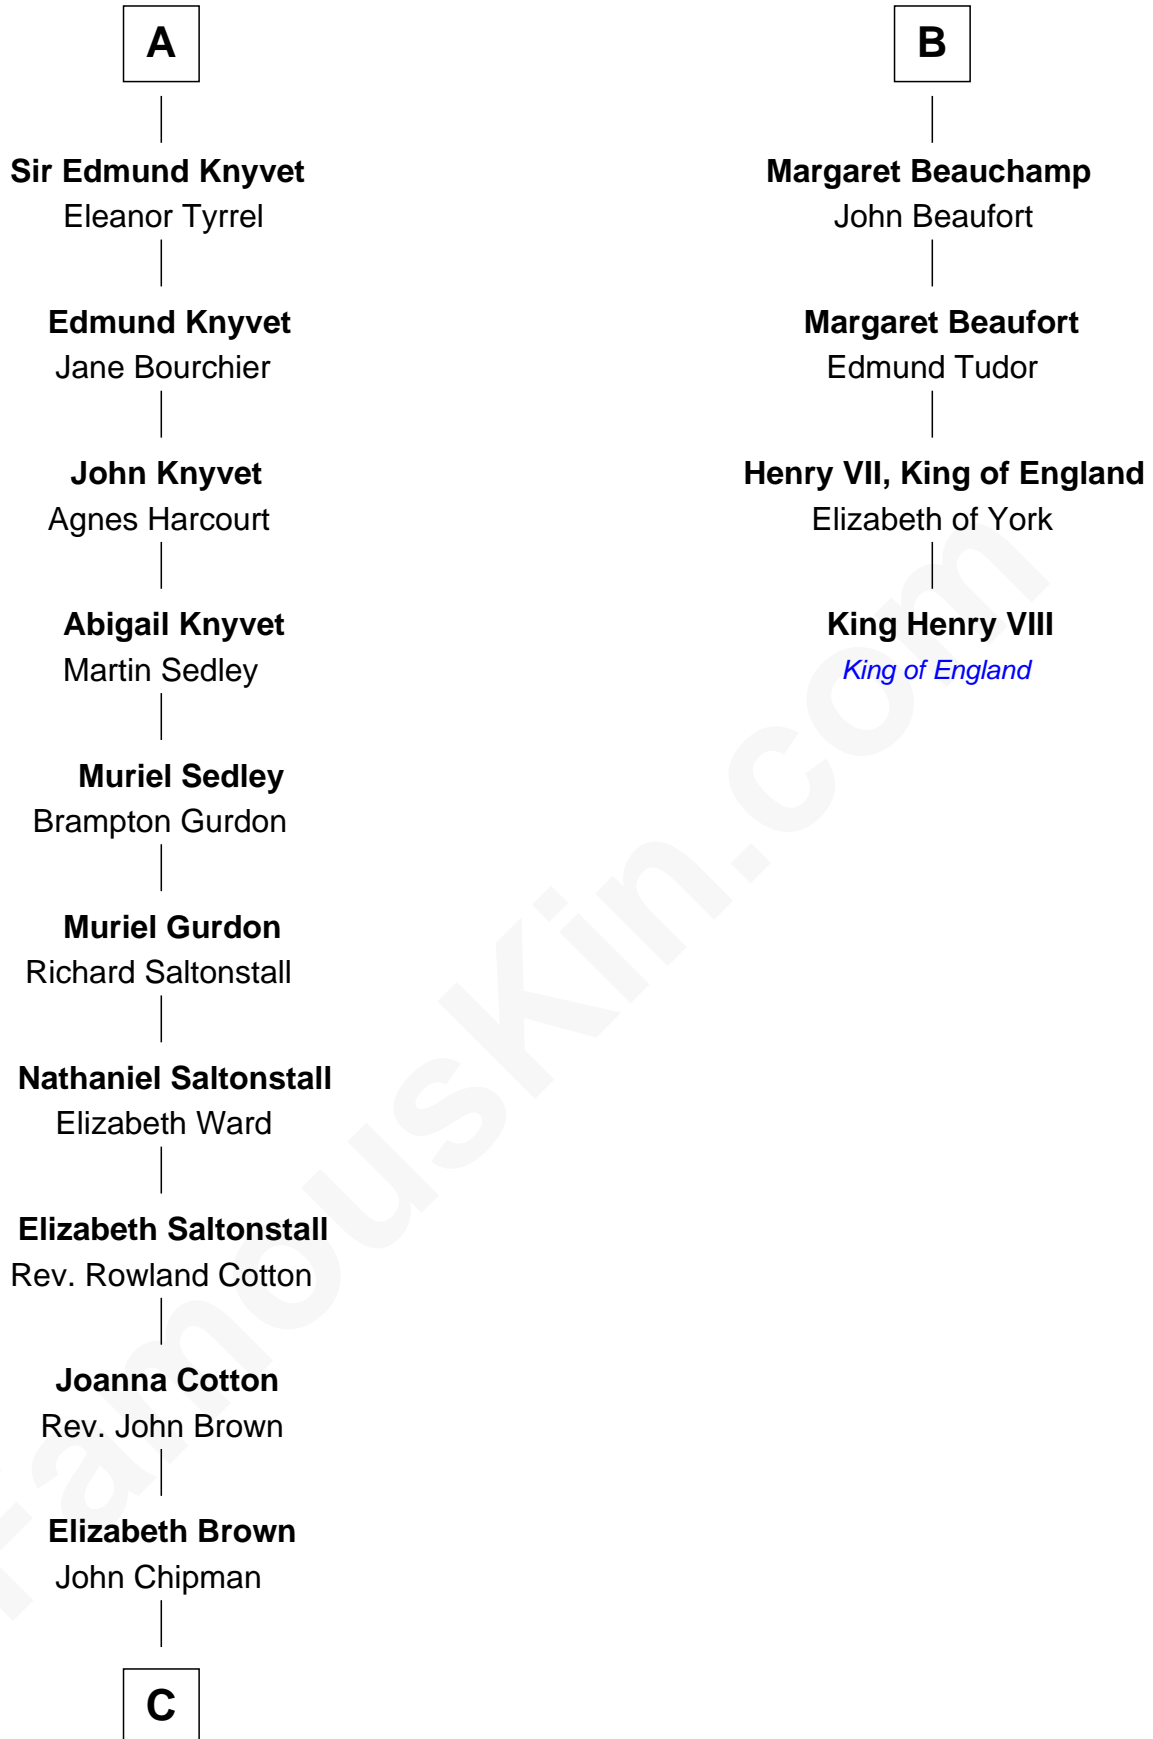

FamousKin.com Relationship Chart of

Horace Gray

U.S. Supreme Court Justice

10th cousin 9 times removed of

King Henry VIII

King of England

Sir Humphrey de Bohun

Maud of Eu

C

—
Elizabeth Chipman

William Gray

—
Horace Gray

Harriet Upham

—
Horace Gray

U.S. Supreme Court Justice

FamousKin.com