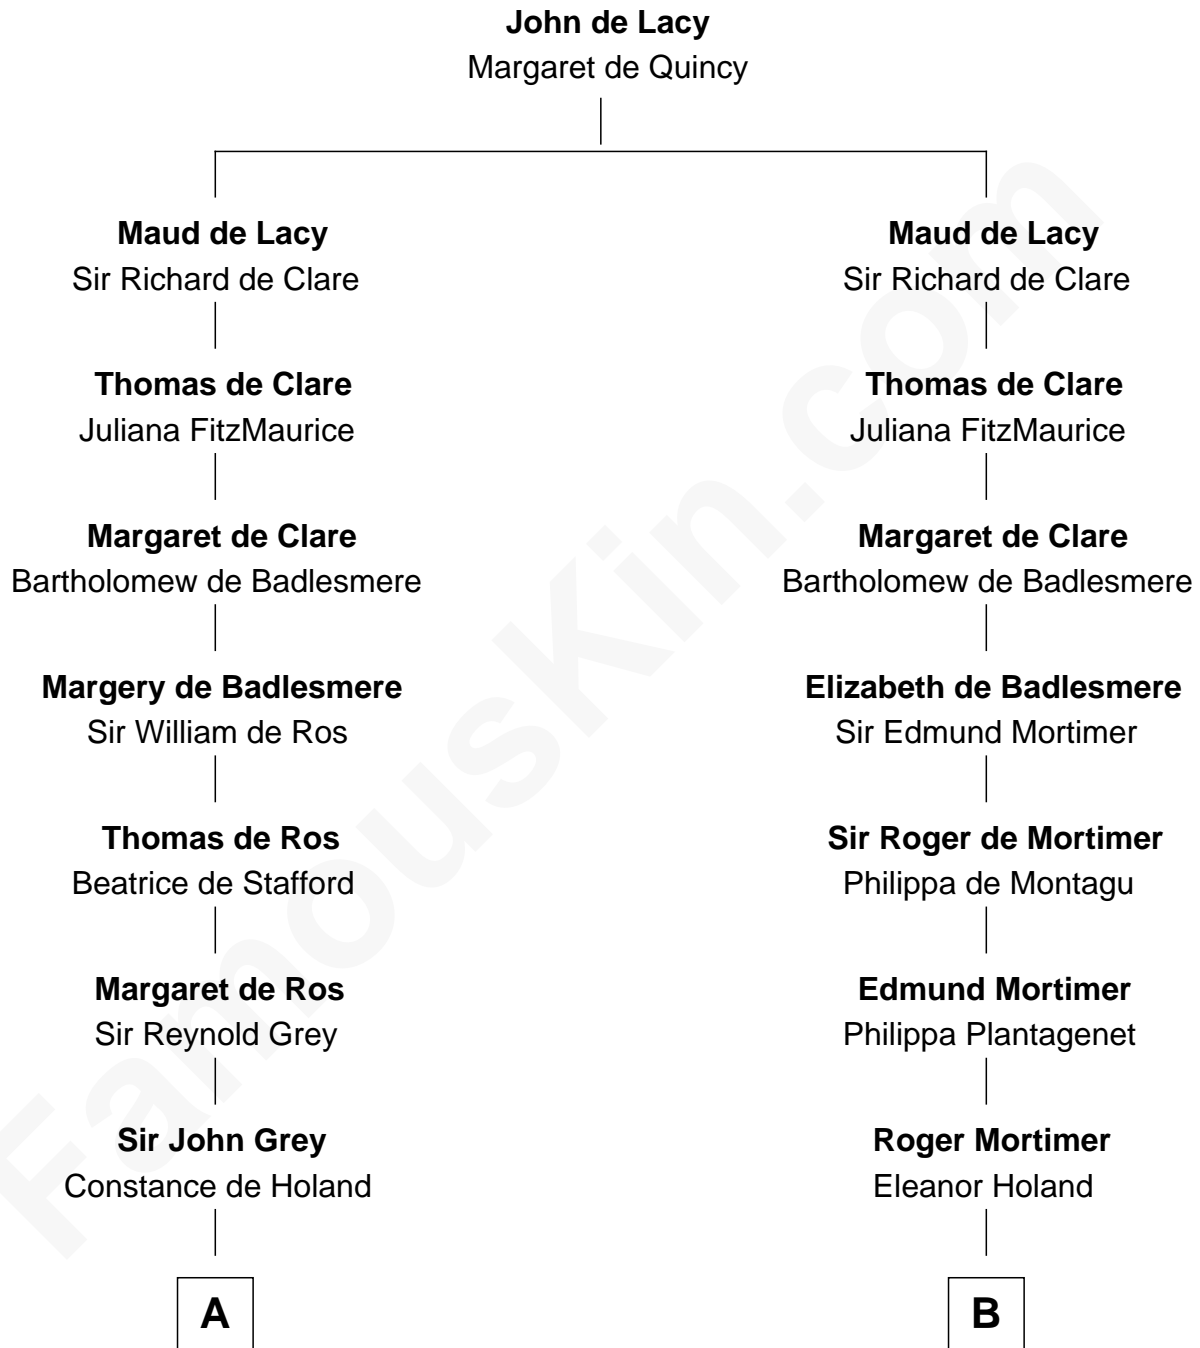

FamousKin.com

Relationship Chart of

Horace Gray

U.S. Supreme Court Justice

11th cousin 9 times removed of

King Henry VIII
King of England

C

—
Elizabeth Brown

John Chipman

—
Elizabeth Chipman

William Gray

—
Horace Gray

Harriet Upham

—
Horace Gray

U.S. Supreme Court Justice

FamousKin.com