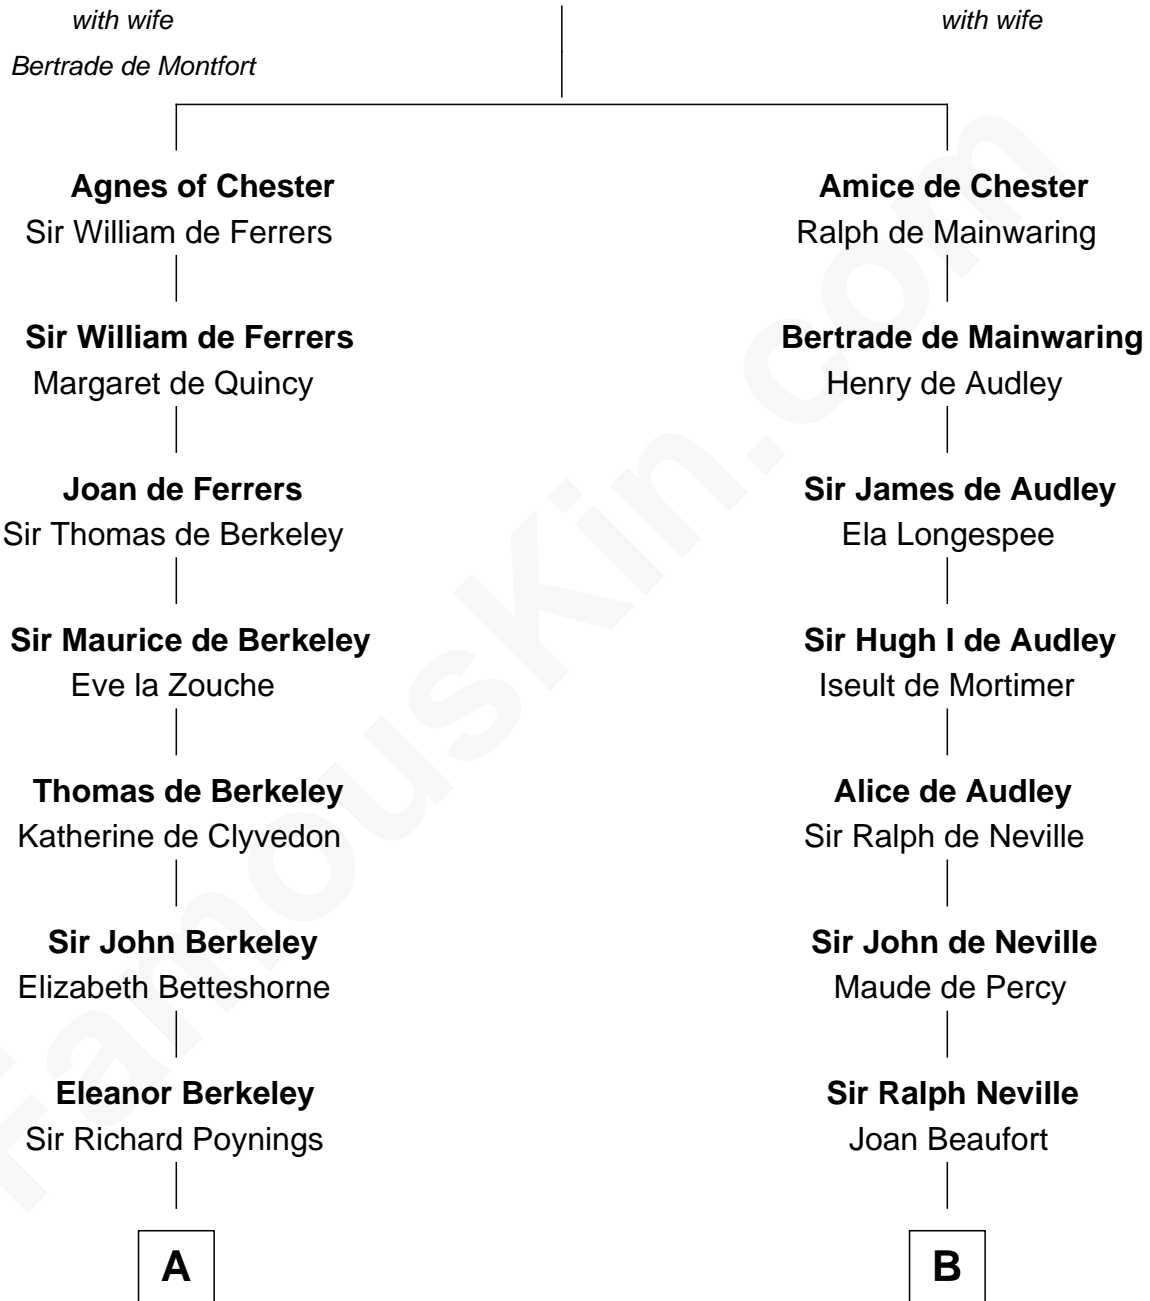

FamousKin.com Relationship Chart of

Horace Gray

U.S. Supreme Court Justice

10th cousin 11 times removed of

King Henry VIII

King of England

Hugh de Kevelioc

C

—
Joanna Cotton
Rev. John Brown

—
Elizabeth Brown
John Chipman

—
Elizabeth Chipman
William Gray

—
Horace Gray
Harriet Upham

—
Horace Gray
U.S. Supreme Court Justice