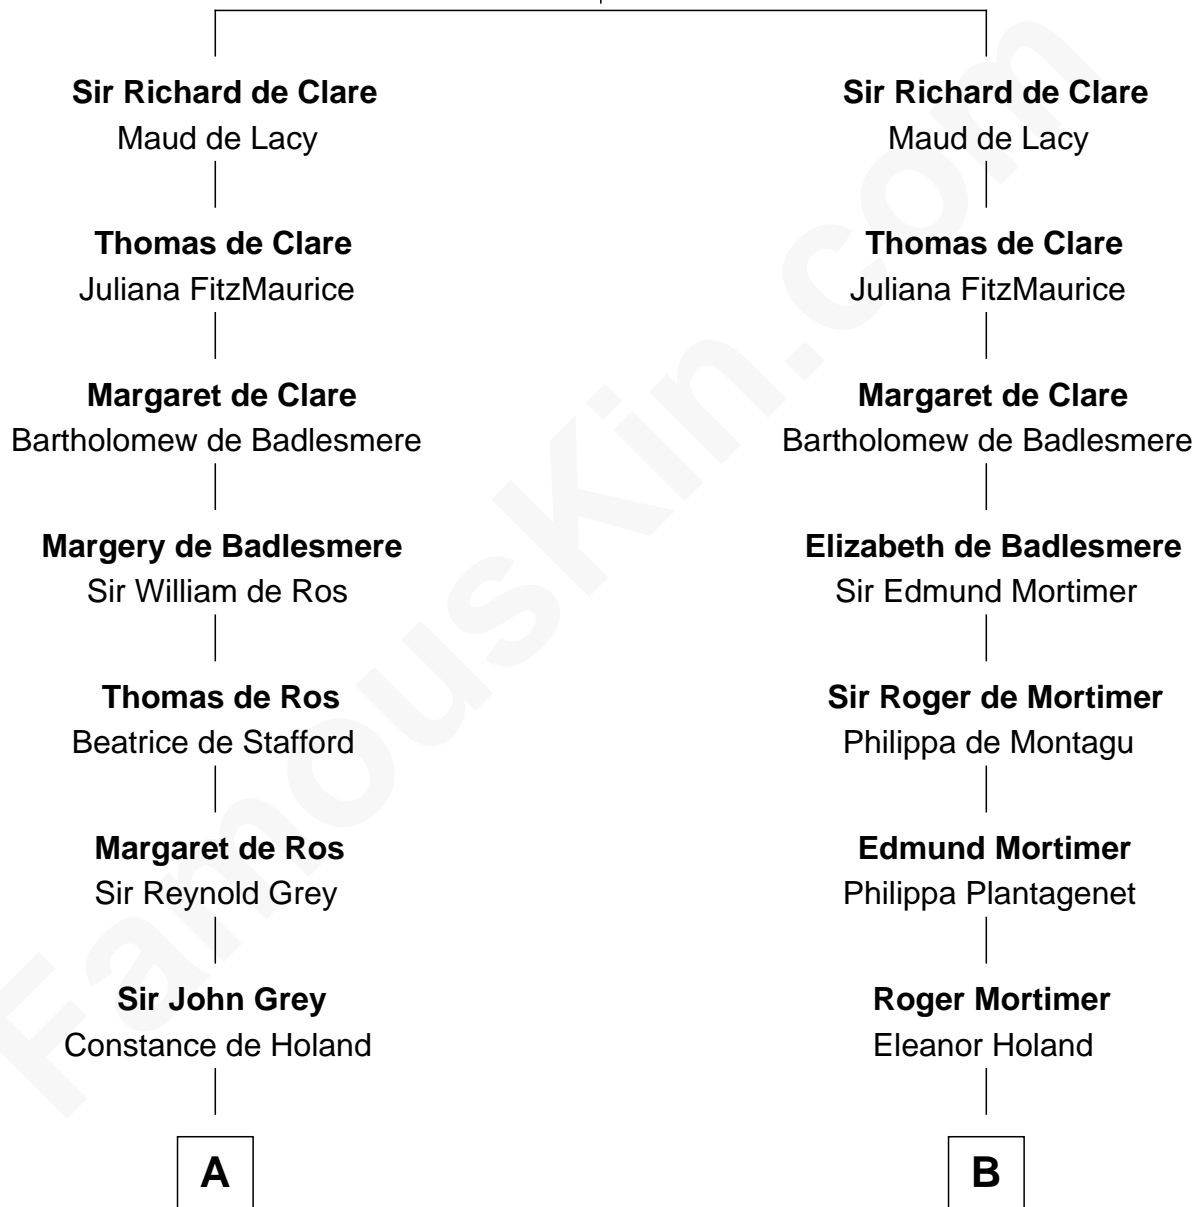

# FamousKin.com Relationship Chart of

**Horace Gray**

*U.S. Supreme Court Justice*

11th cousin 9 times removed of

**King Henry VIII**

*King of England*

**Gilbert de Clare**

Isabel Marshal

**C**

Elizabeth Brown

John Chipman

Elizabeth Chipman

William Gray

Horace Gray

Harriet Upham

Horace Gray

*U.S. Supreme Court Justice*

FamousKin.com