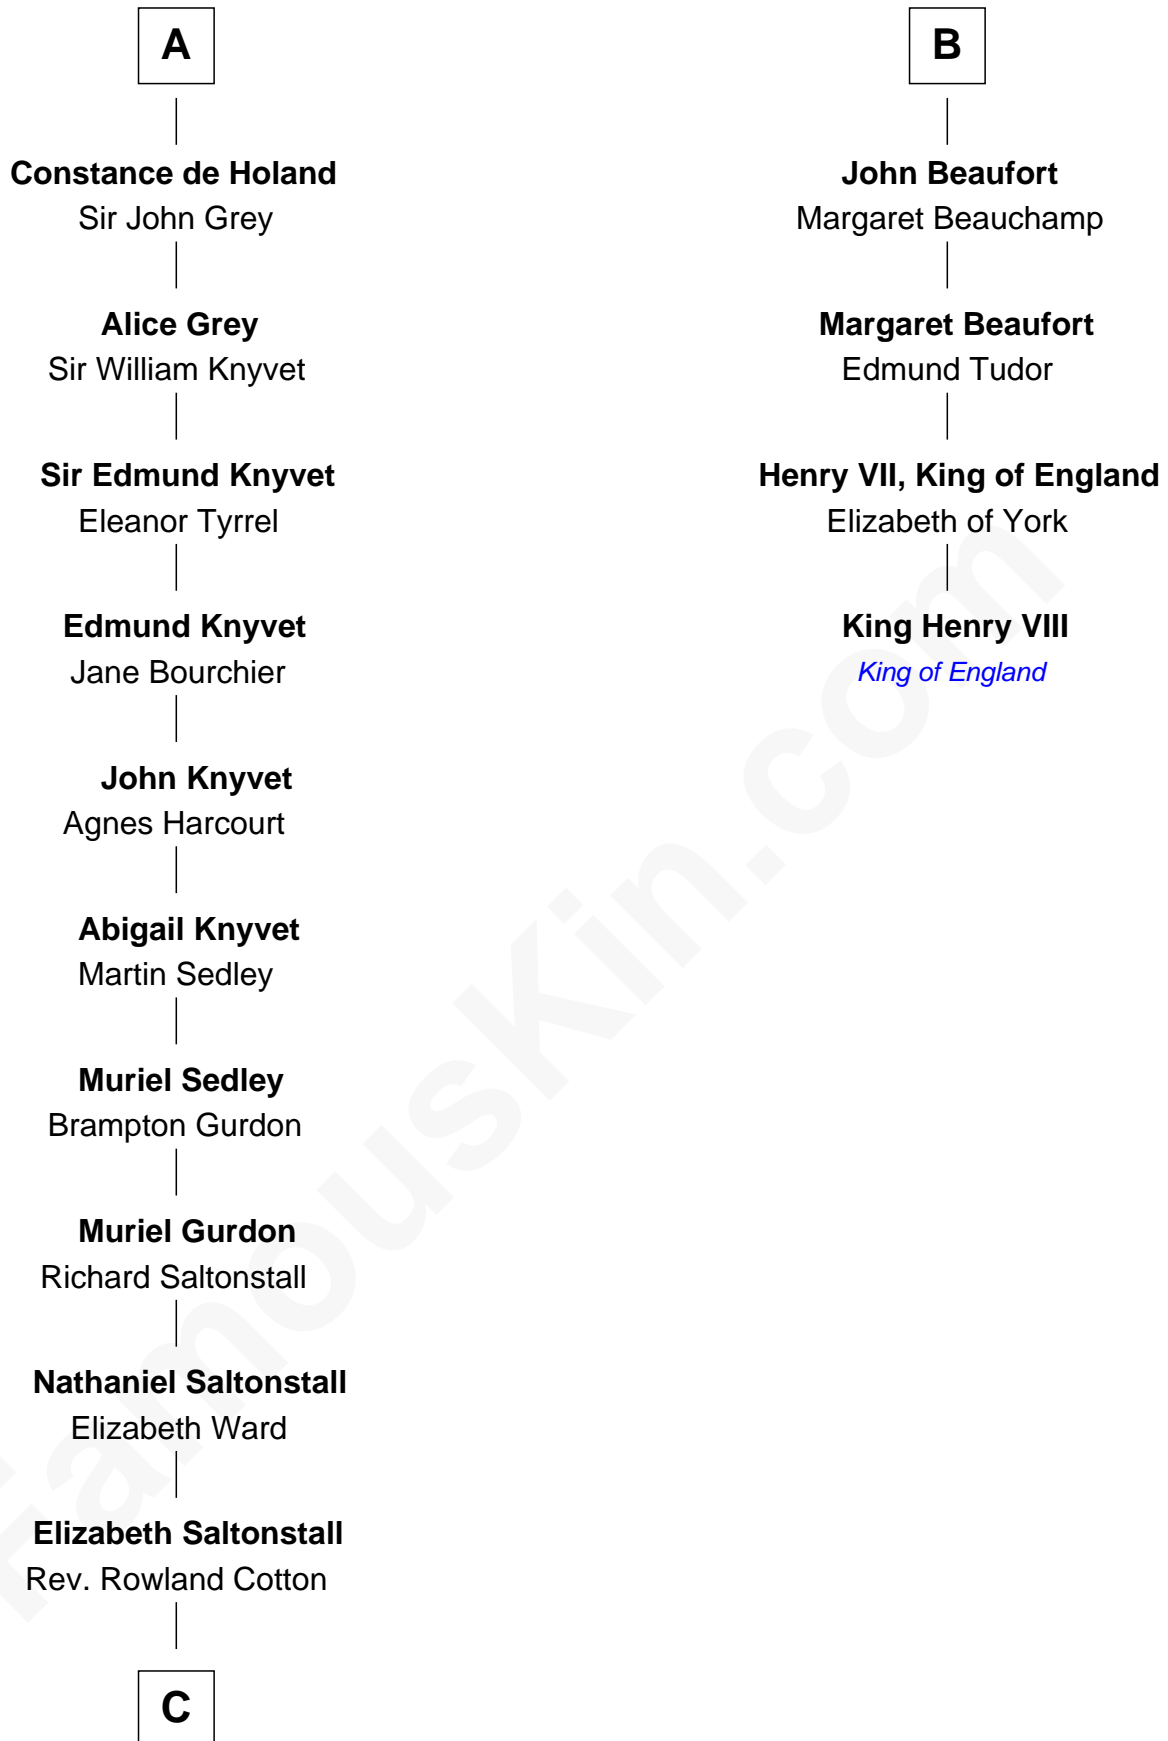

FamousKin.com Relationship Chart of

Horace Gray

U.S. Supreme Court Justice

10th cousin 11 times removed of

King Henry VIII

King of England

Andrew II, King of Hungary

C