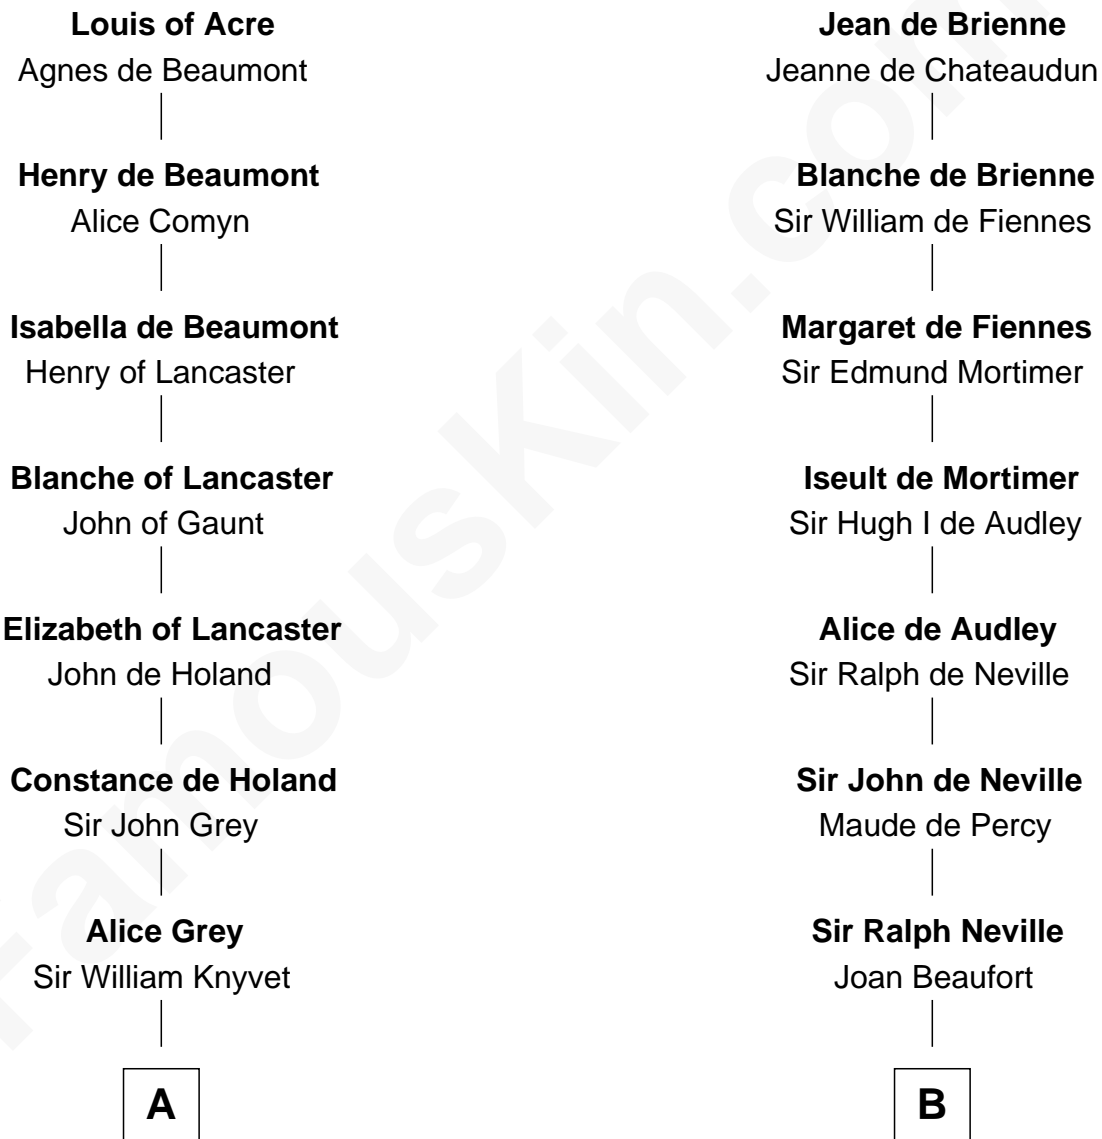

FamousKin.com

Relationship Chart of

Horace Gray

U.S. Supreme Court Justice

10th cousin 9 times removed of

King Henry VIII
King of England

John de Brienne
Berenguela of Leon

C

—
Elizabeth Chipman

William Gray

—
Horace Gray

Harriet Upham

—
Horace Gray

U.S. Supreme Court Justice

FamousKin.com