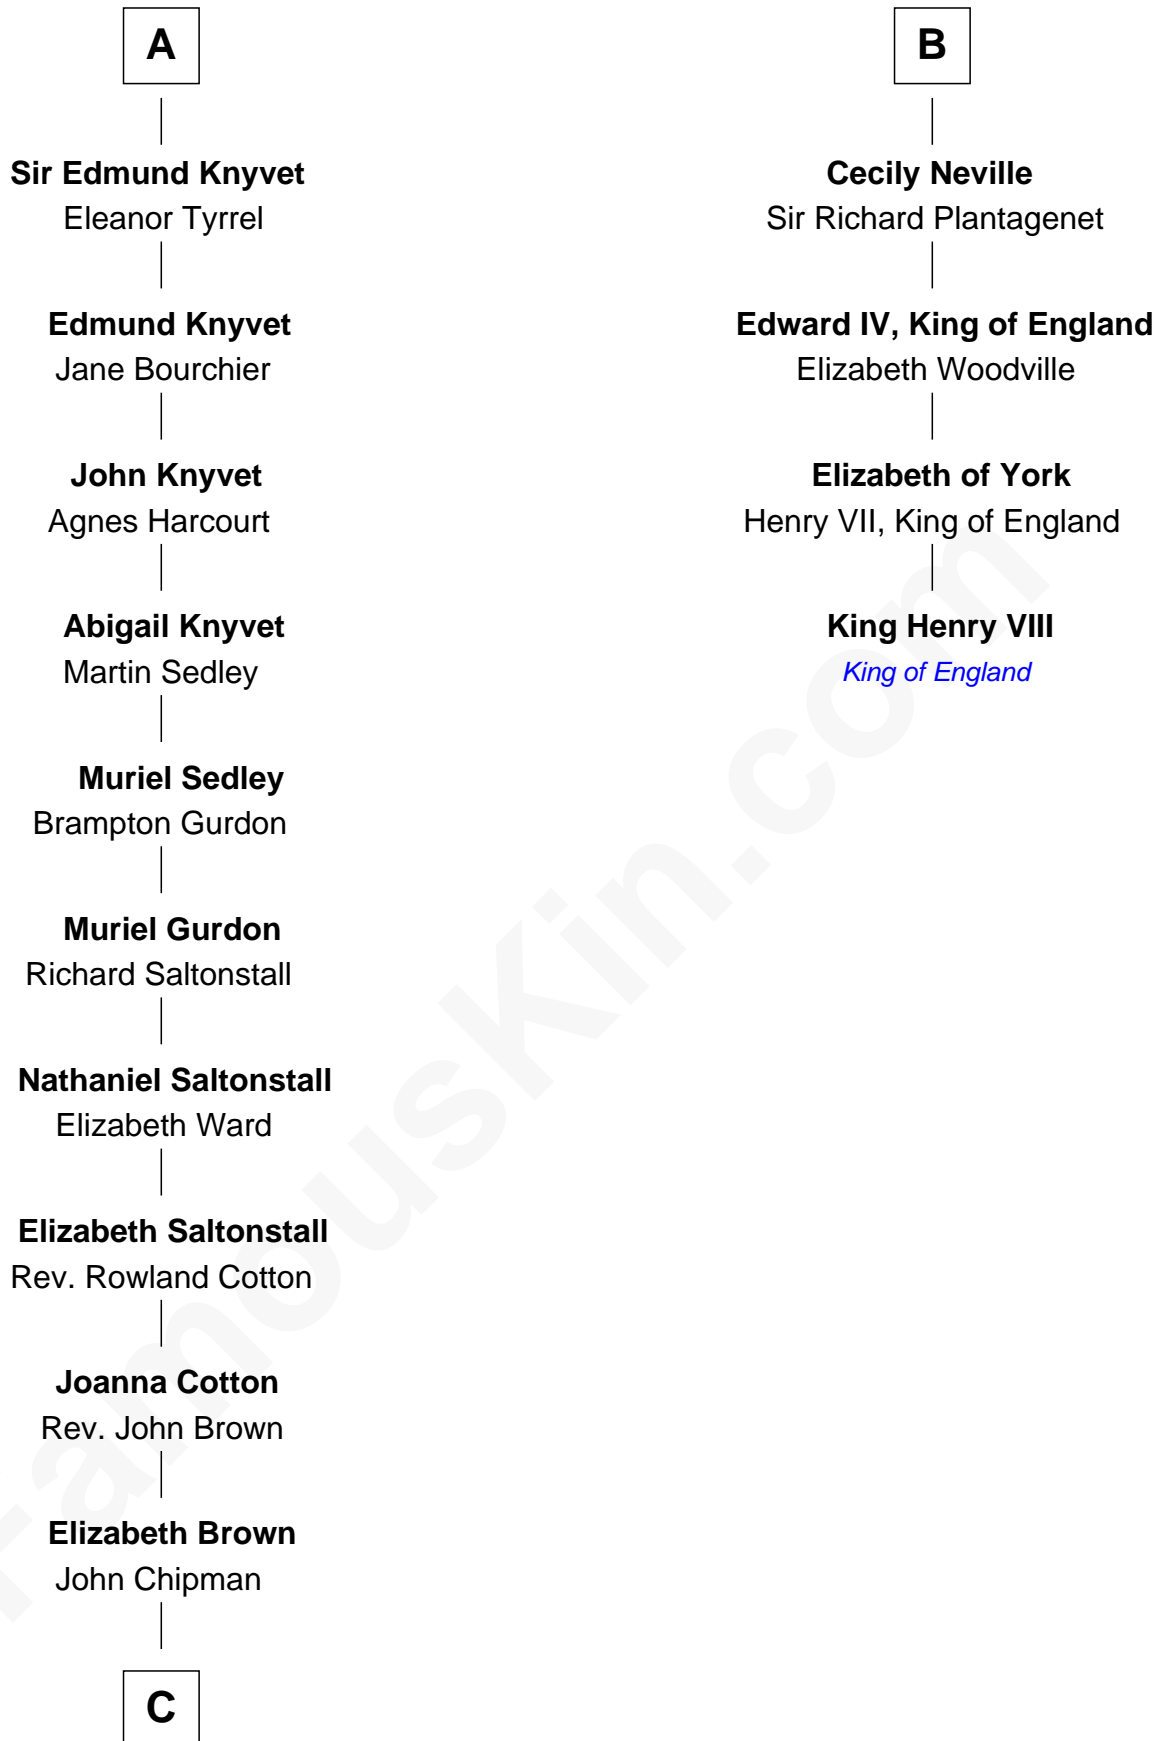

FamousKin.com

Relationship Chart of

Horace Gray

U.S. Supreme Court Justice

10th cousin 9 times removed of

King Henry VIII
King of England

John de Brienne
Berenguela of Leon

C