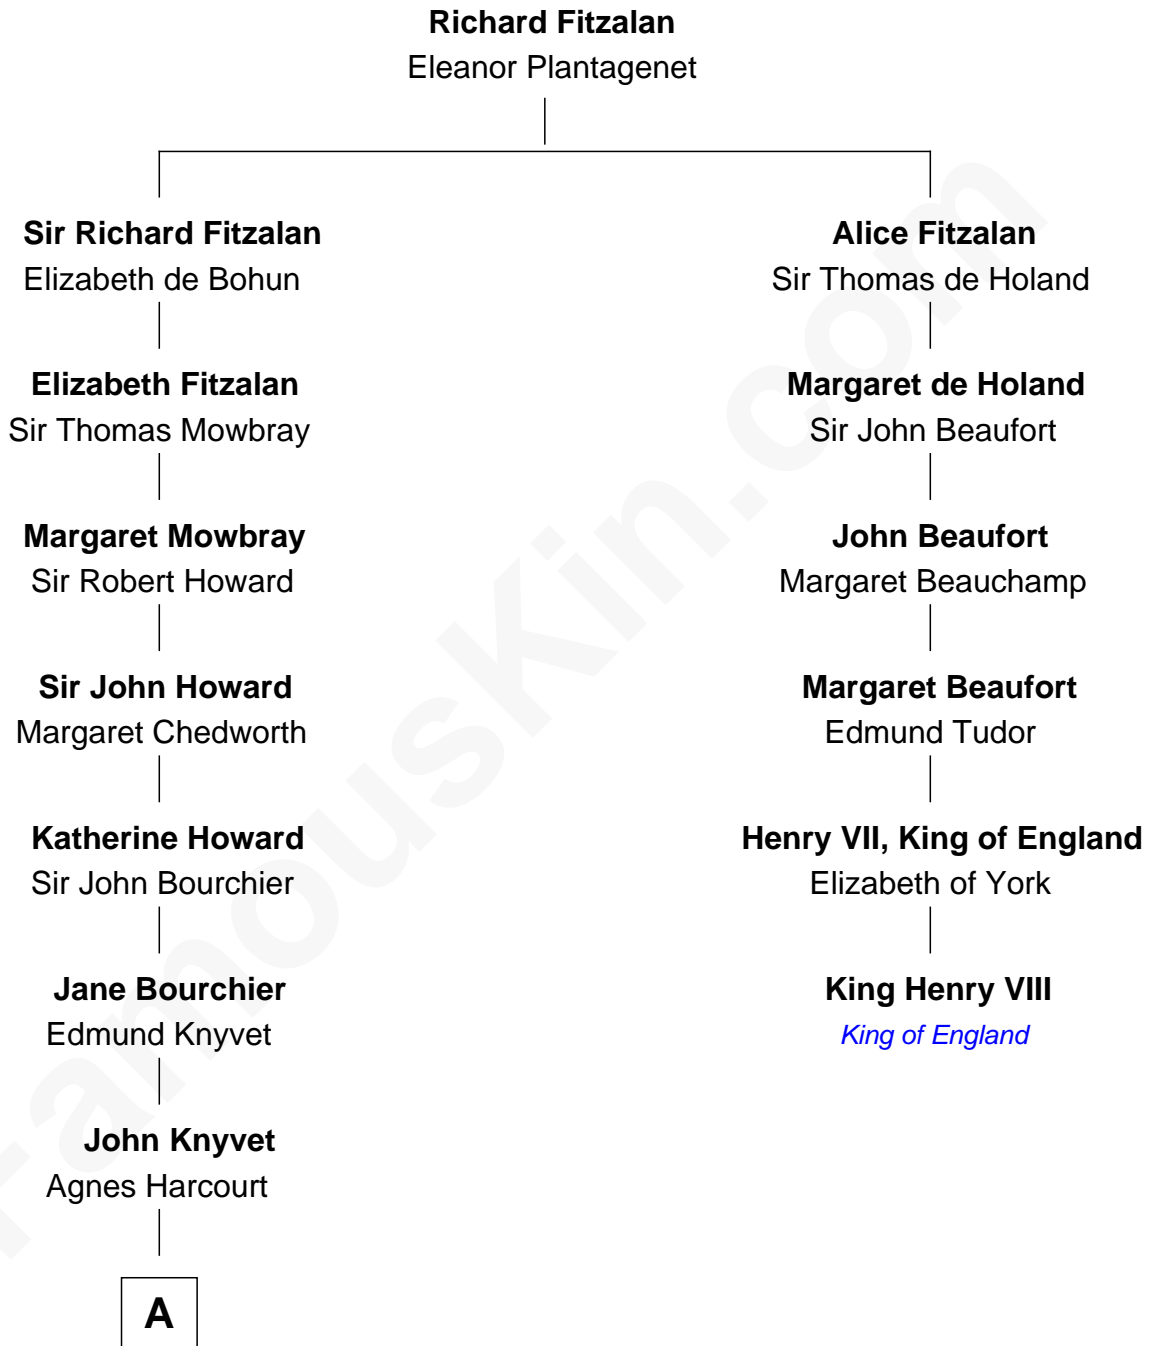

FamousKin.com Relationship Chart of

Horace Gray

U.S. Supreme Court Justice

5th cousin 11 times removed of

King Henry VIII

King of England

A

Abigail Knyvet

Martin Sedley

Muriel Sedley

Brampton Gurdon

Muriel Gurdon

Richard Saltonstall

Nathaniel Saltonstall

Elizabeth Ward

Elizabeth Saltonstall