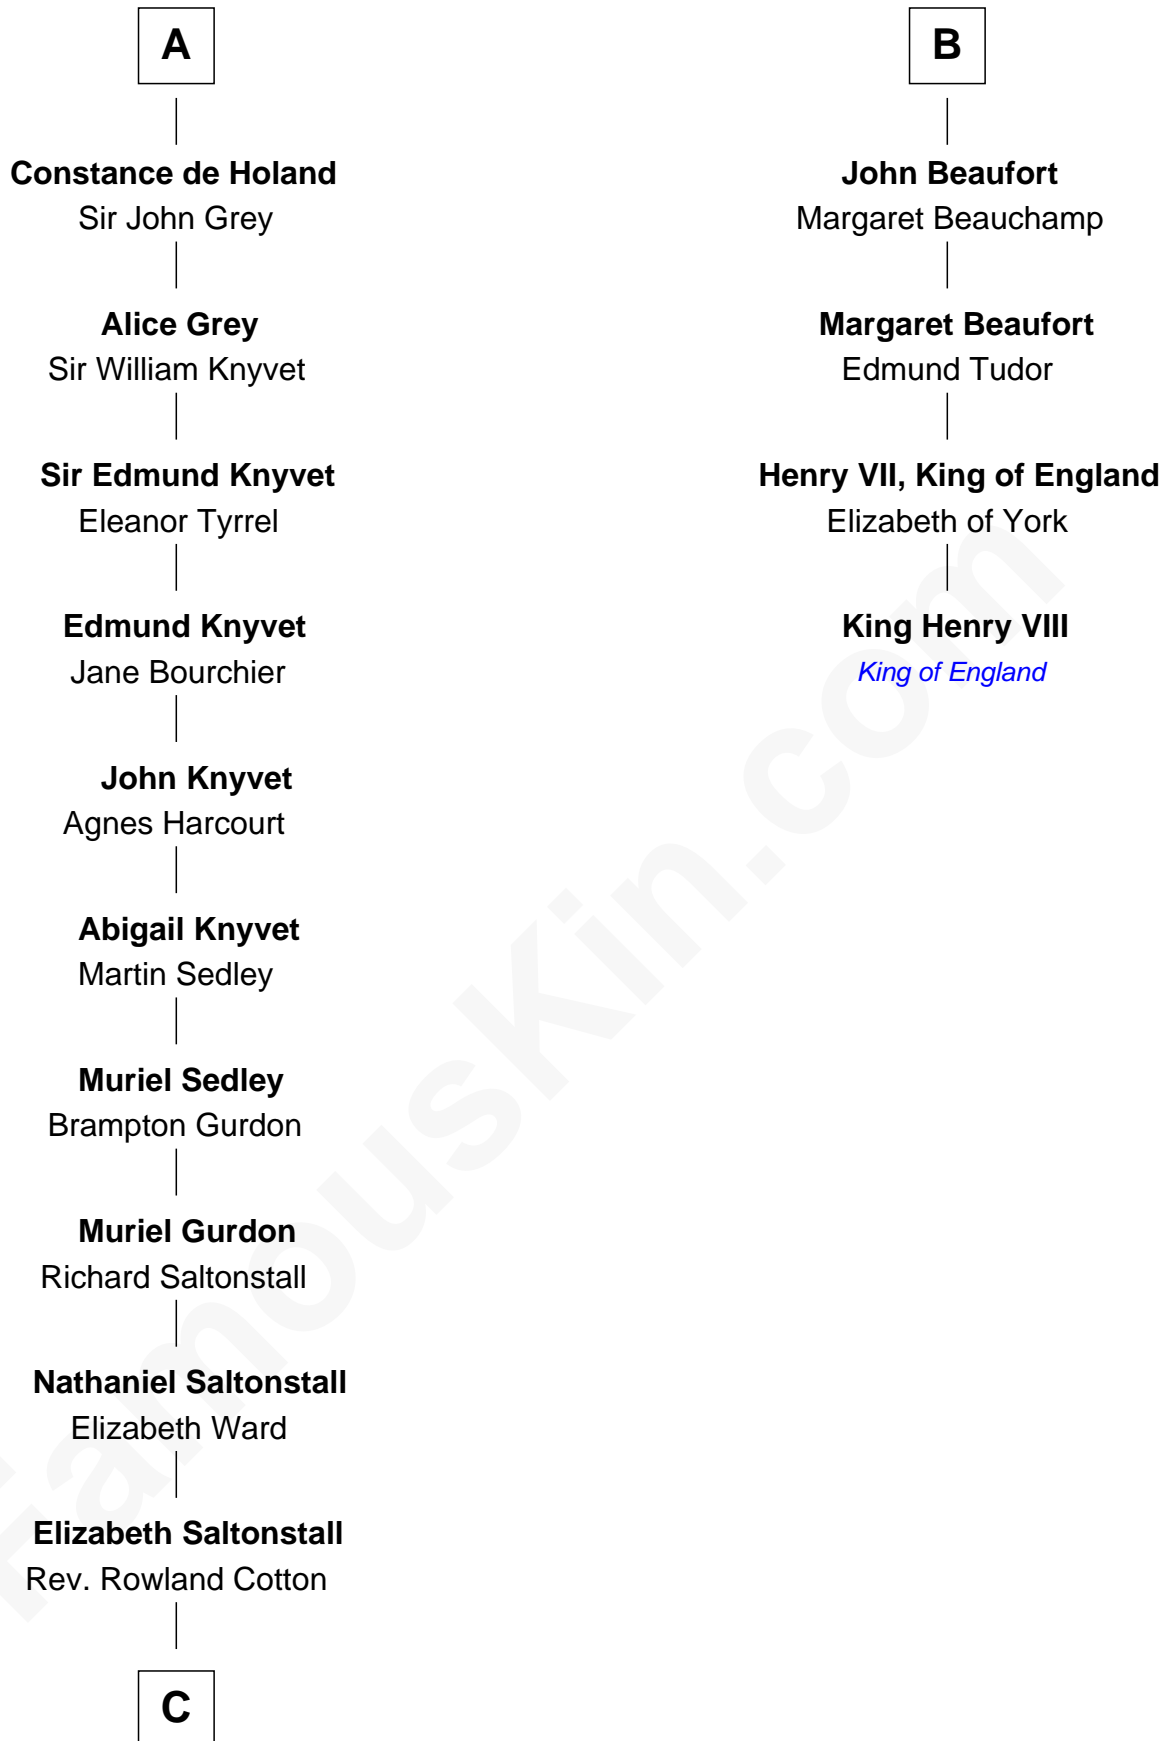

# FamousKin.com Relationship Chart of

**Horace Gray**

*U.S. Supreme Court Justice*

10th cousin 11 times removed of

**King Henry VIII**

*King of England*

**C**

—  
**Joanna Cotton**  
Rev. John Brown

—  
**Elizabeth Brown**  
John Chipman

—  
**Elizabeth Chipman**  
William Gray

—  
**Horace Gray**  
Harriet Upham

—  
**Horace Gray**  
*U.S. Supreme Court Justice*