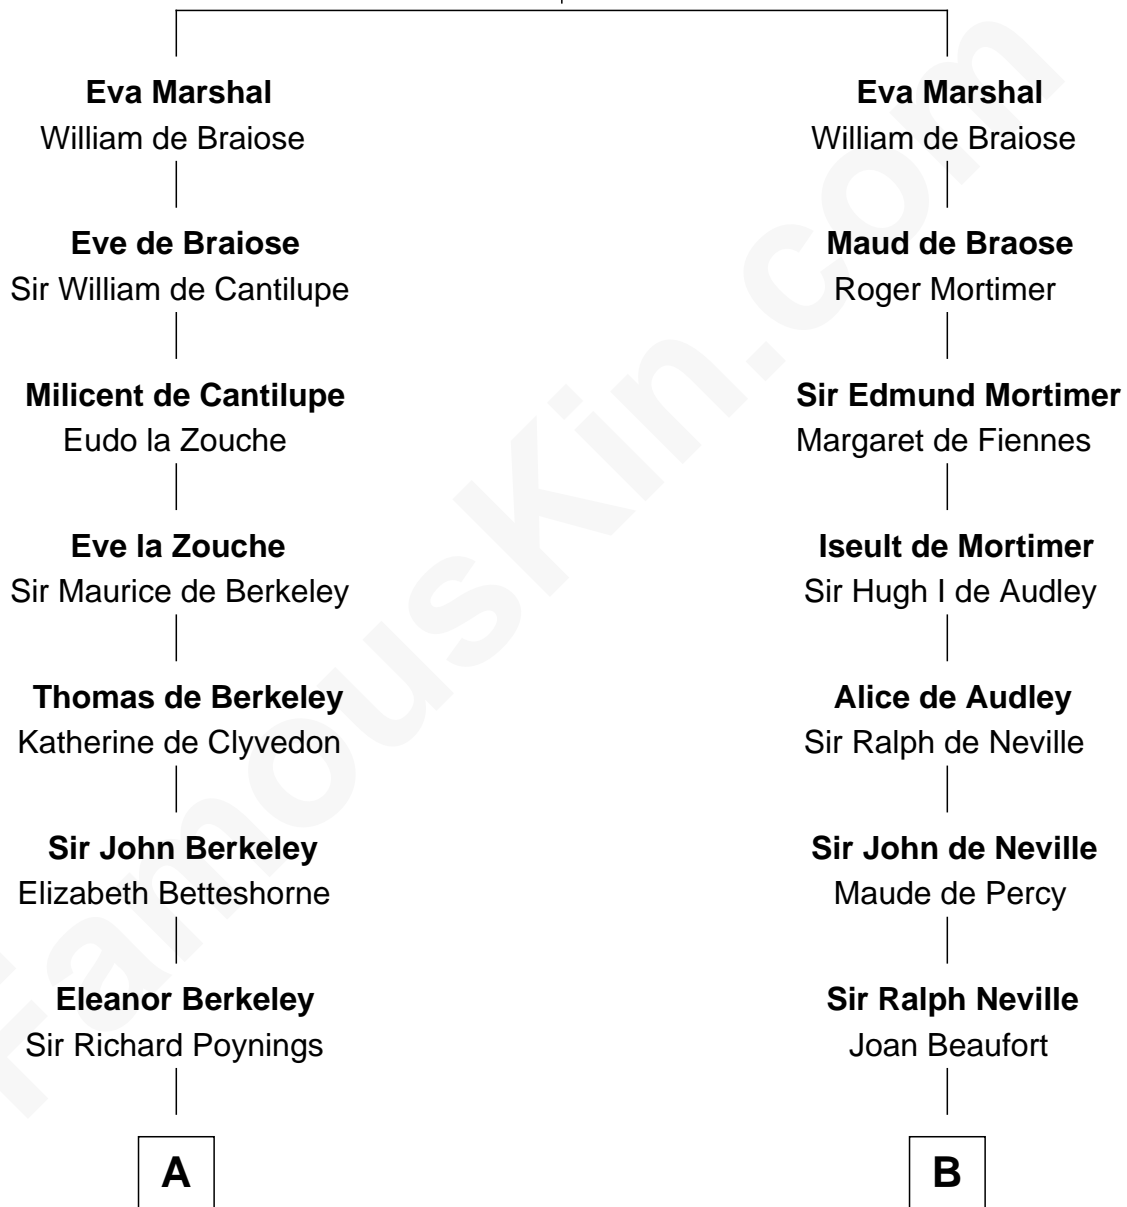

FamousKin.com Relationship Chart of

Horace Gray

U.S. Supreme Court Justice

10th cousin 11 times removed of

King Henry VIII

King of England

Sir William Marshal

Isabel de Clare

C

—
Joanna Cotton
Rev. John Brown

—
Elizabeth Brown
John Chipman

—
Elizabeth Chipman
William Gray

—
Horace Gray
Harriet Upham

—
Horace Gray
U.S. Supreme Court Justice