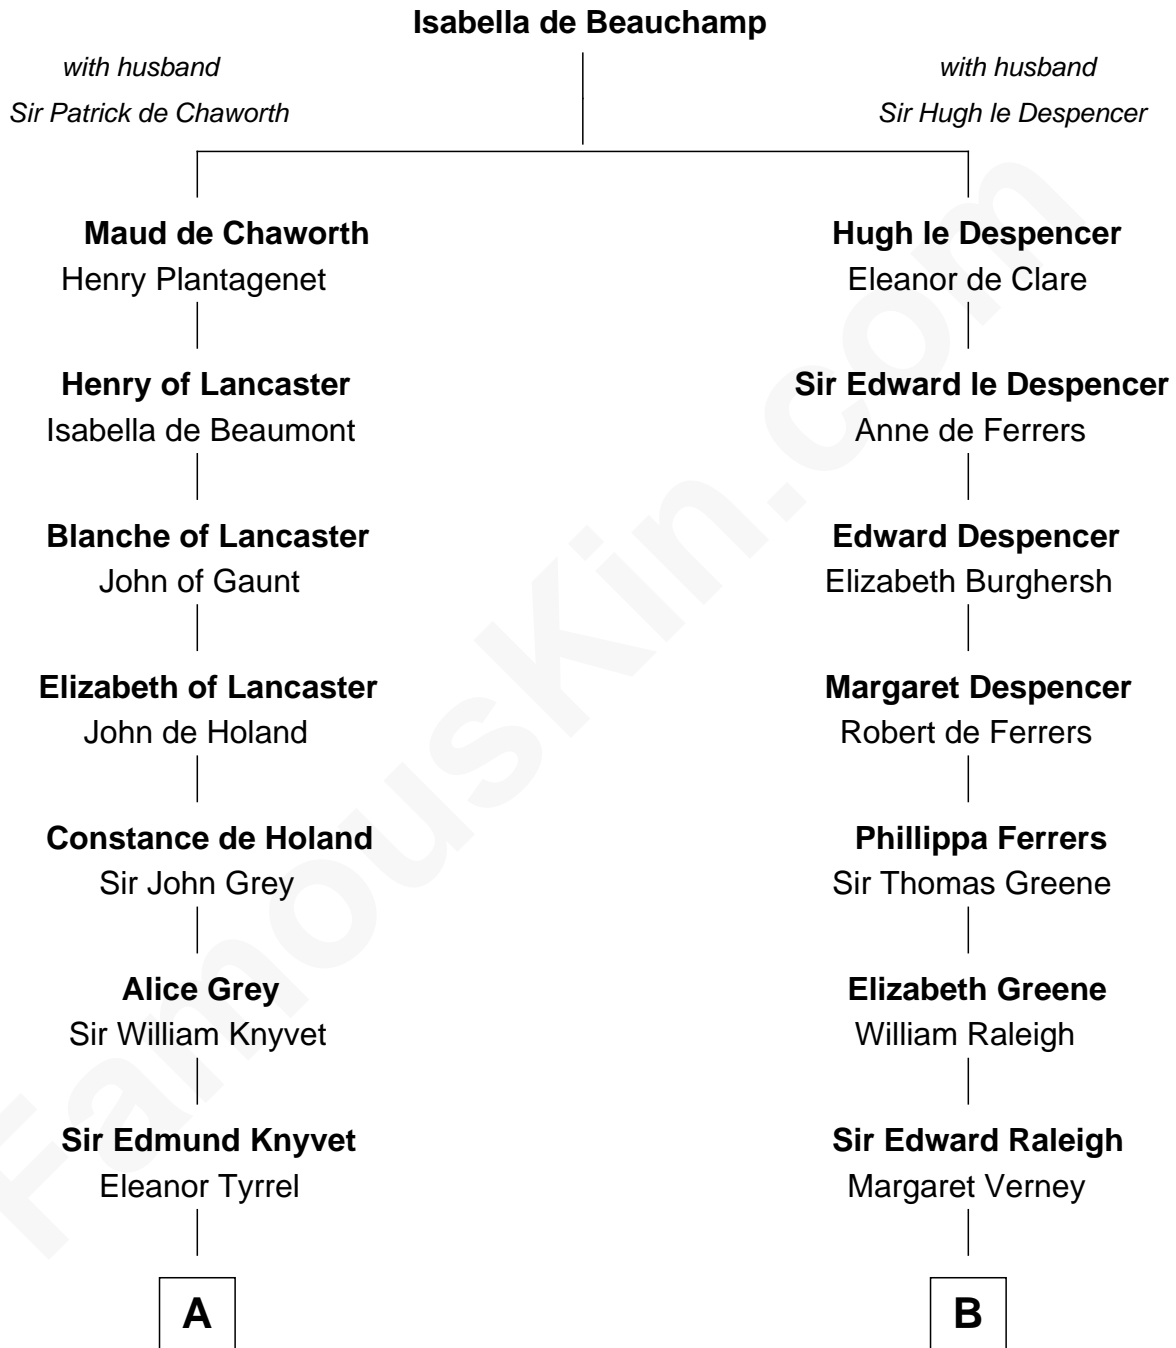

FamousKin.com

Relationship Chart of

Horace Gray

U.S. Supreme Court Justice

18th cousin 3 times removed of

Willis Carrier

Inventor of Air Conditioning

C