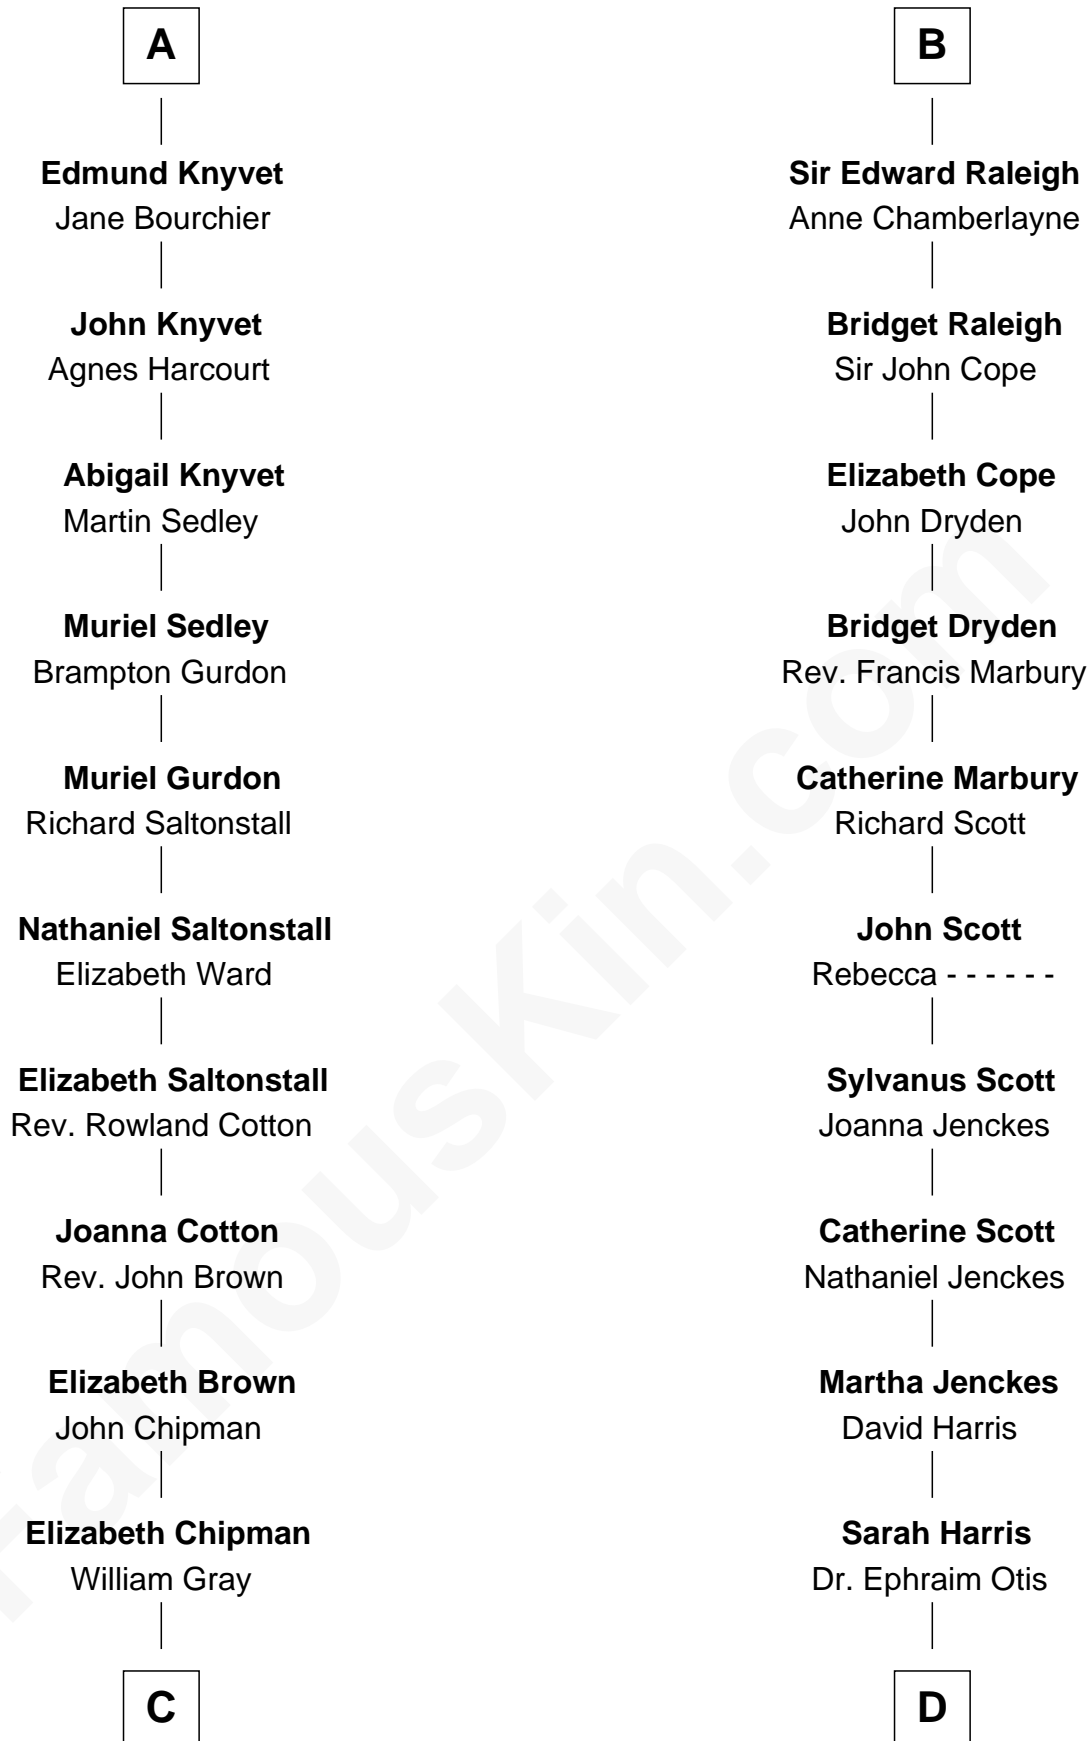

FamousKin.com

Relationship Chart of

Horace Gray

U.S. Supreme Court Justice

18th cousin 3 times removed of

Willis Carrier

Inventor of Air Conditioning

C