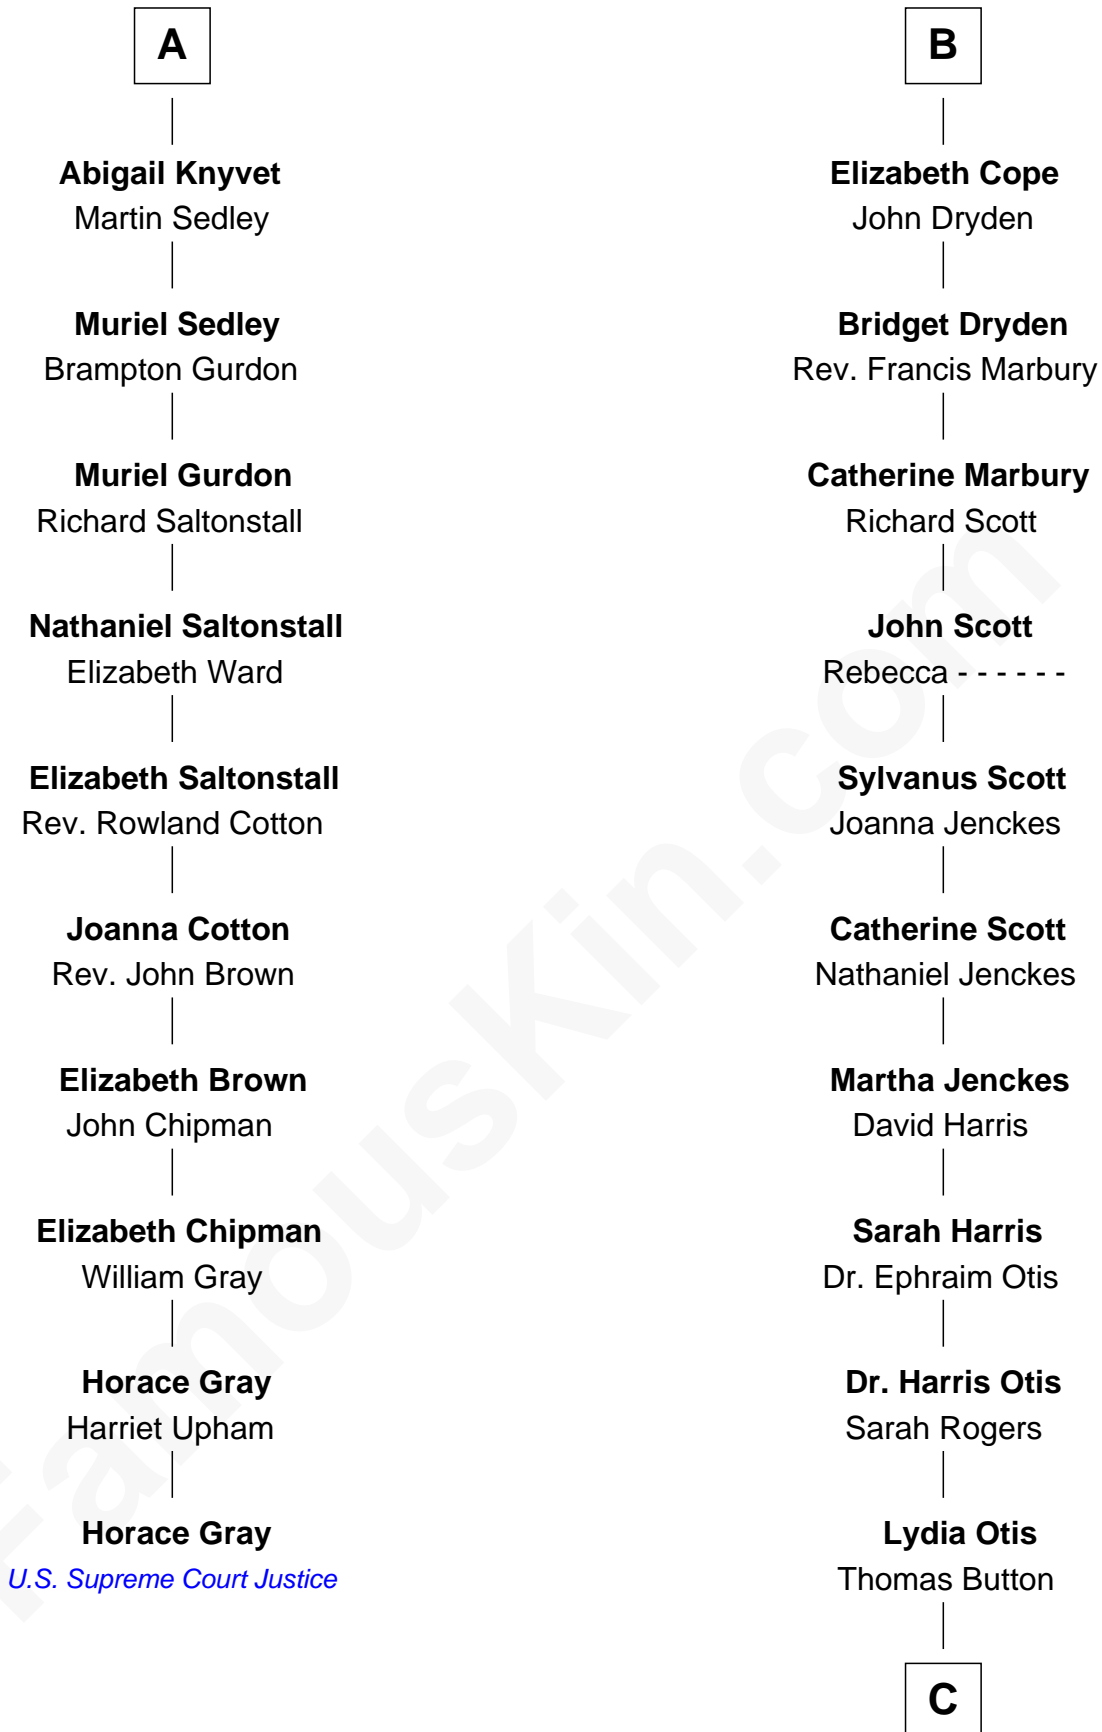

FamousKin.com

Relationship Chart of

Horace Gray

U.S. Supreme Court Justice

16th cousin 3 times removed of

Willis Carrier

Inventor of Air Conditioning

C