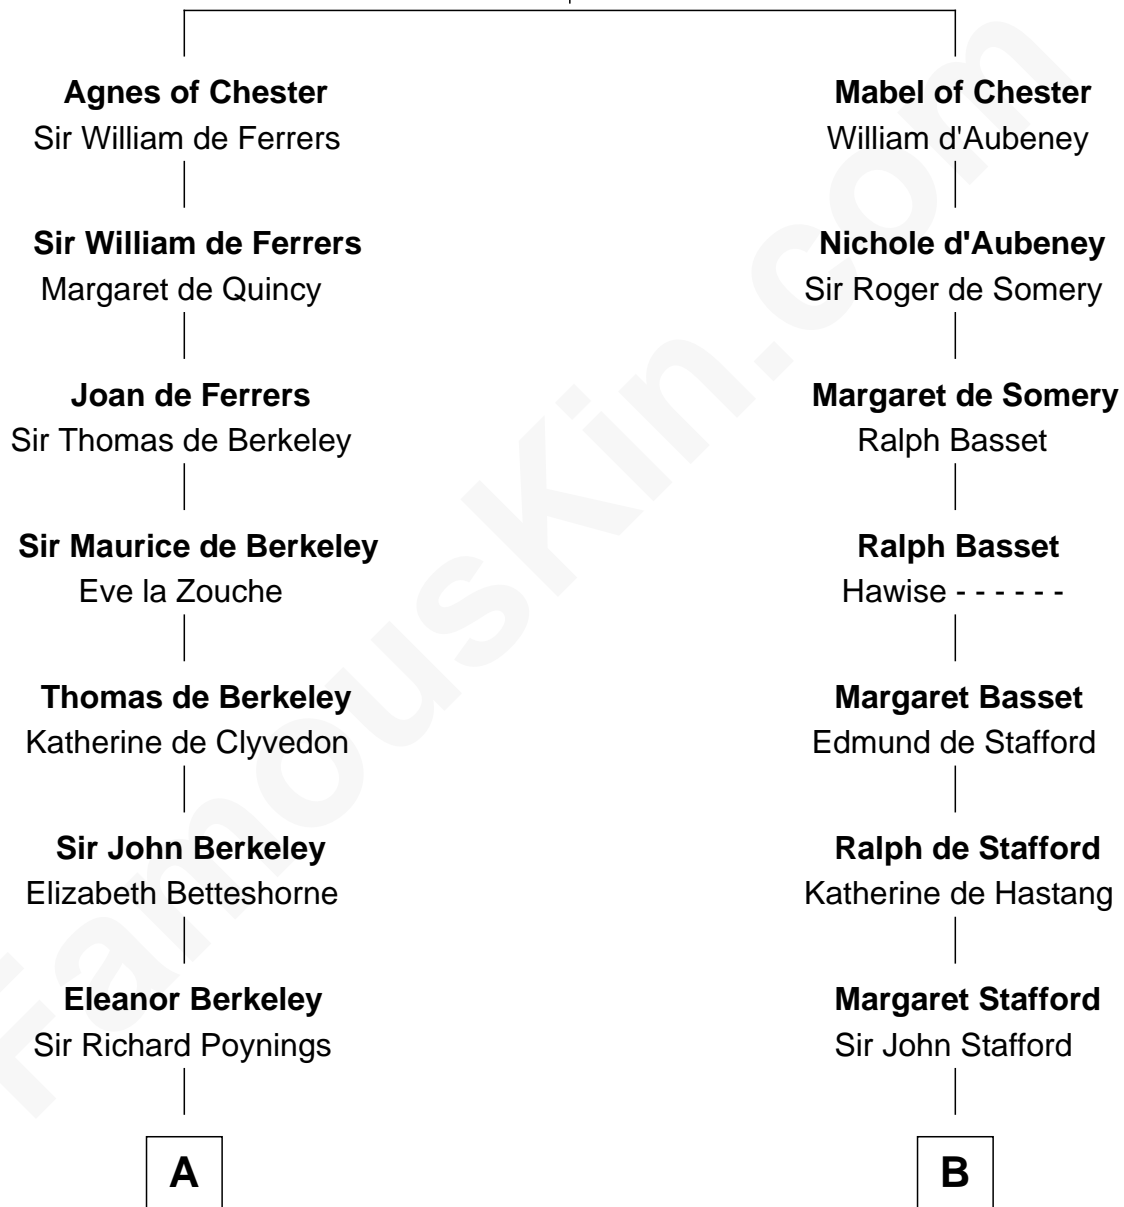

FamousKin.com Relationship Chart of

Horace Gray

U.S. Supreme Court Justice

21st cousin of

Samuel Ward King

15th Governor of Rhode Island

Hugh de Kevelioc
Bertrade de Montfort

C

Joanna Cotton
Rev. John Brown

Elizabeth Brown
John Chipman

Elizabeth Chipman
William Gray

Horace Gray
Harriet Upham

Horace Gray
U.S. Supreme Court Justice

D

Samuel Greene
Mary Gorton

Samuel Greene
Sarah Coggeshall

Mercy Green
John Walton

Welthian Walton
William Borden King

Samuel Ward King
15th Governor of Rhode Island