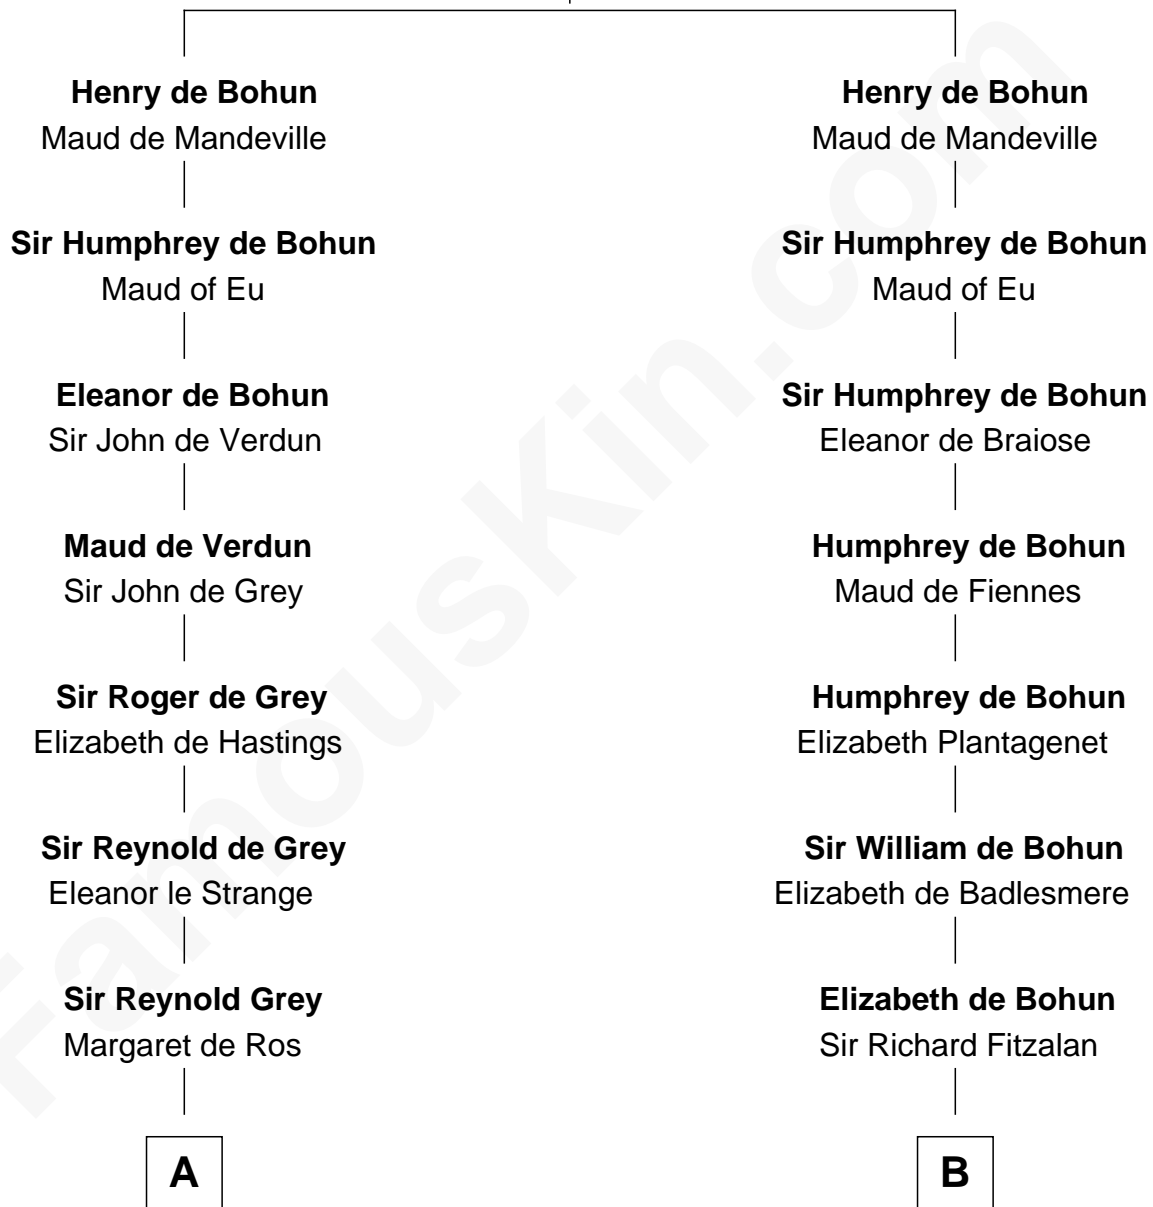

FamousKin.com

Relationship Chart of

Horace Gray

U.S. Supreme Court Justice

18th cousin 3 times removed of

Francis Lightfoot Lee

Signer of the Declaration of Independence

Humphrey IV de Bohun

Margaret of Scotland

C

Joanna Cotton
Rev. John Brown

Elizabeth Brown
John Chipman

Elizabeth Chipman
William Gray

Horace Gray
Harriet Upham

Horace Gray
U.S. Supreme Court Justice

D

Gov. Thomas Lee
Hannah Ludwell

Francis Lightfoot Lee
Signer of Declaration of Independence

FamousKin.com