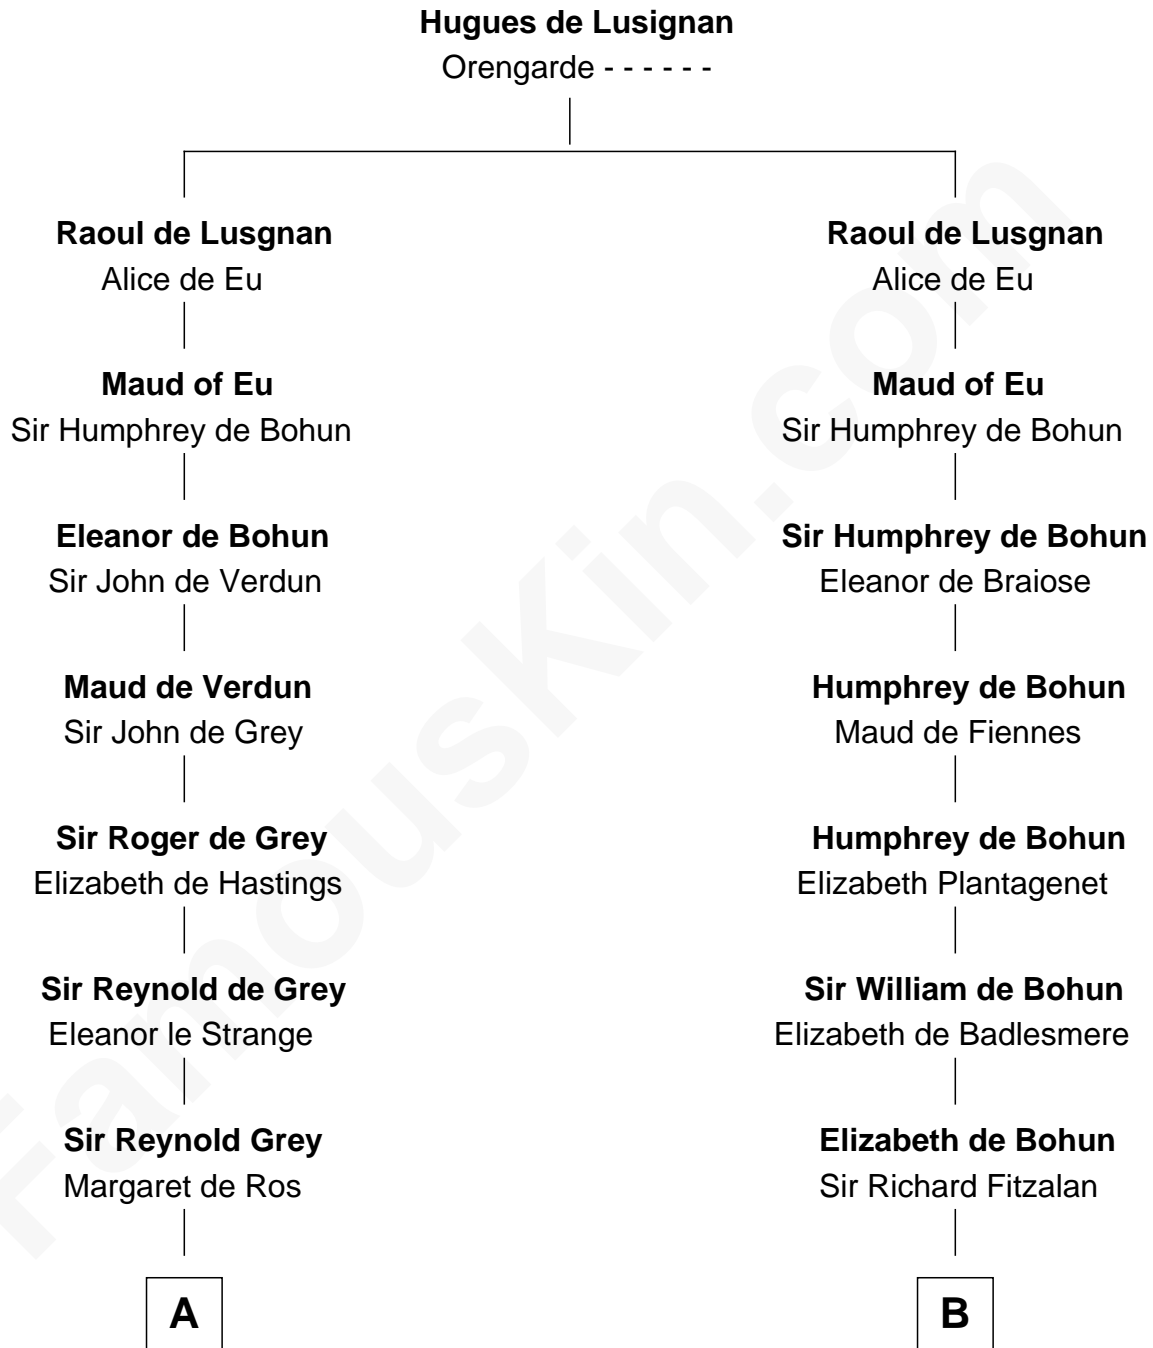

FamousKin.com

Relationship Chart of

Horace Gray

U.S. Supreme Court Justice

18th cousin 3 times removed of

Francis Lightfoot Lee

Signer of the Declaration of Independence