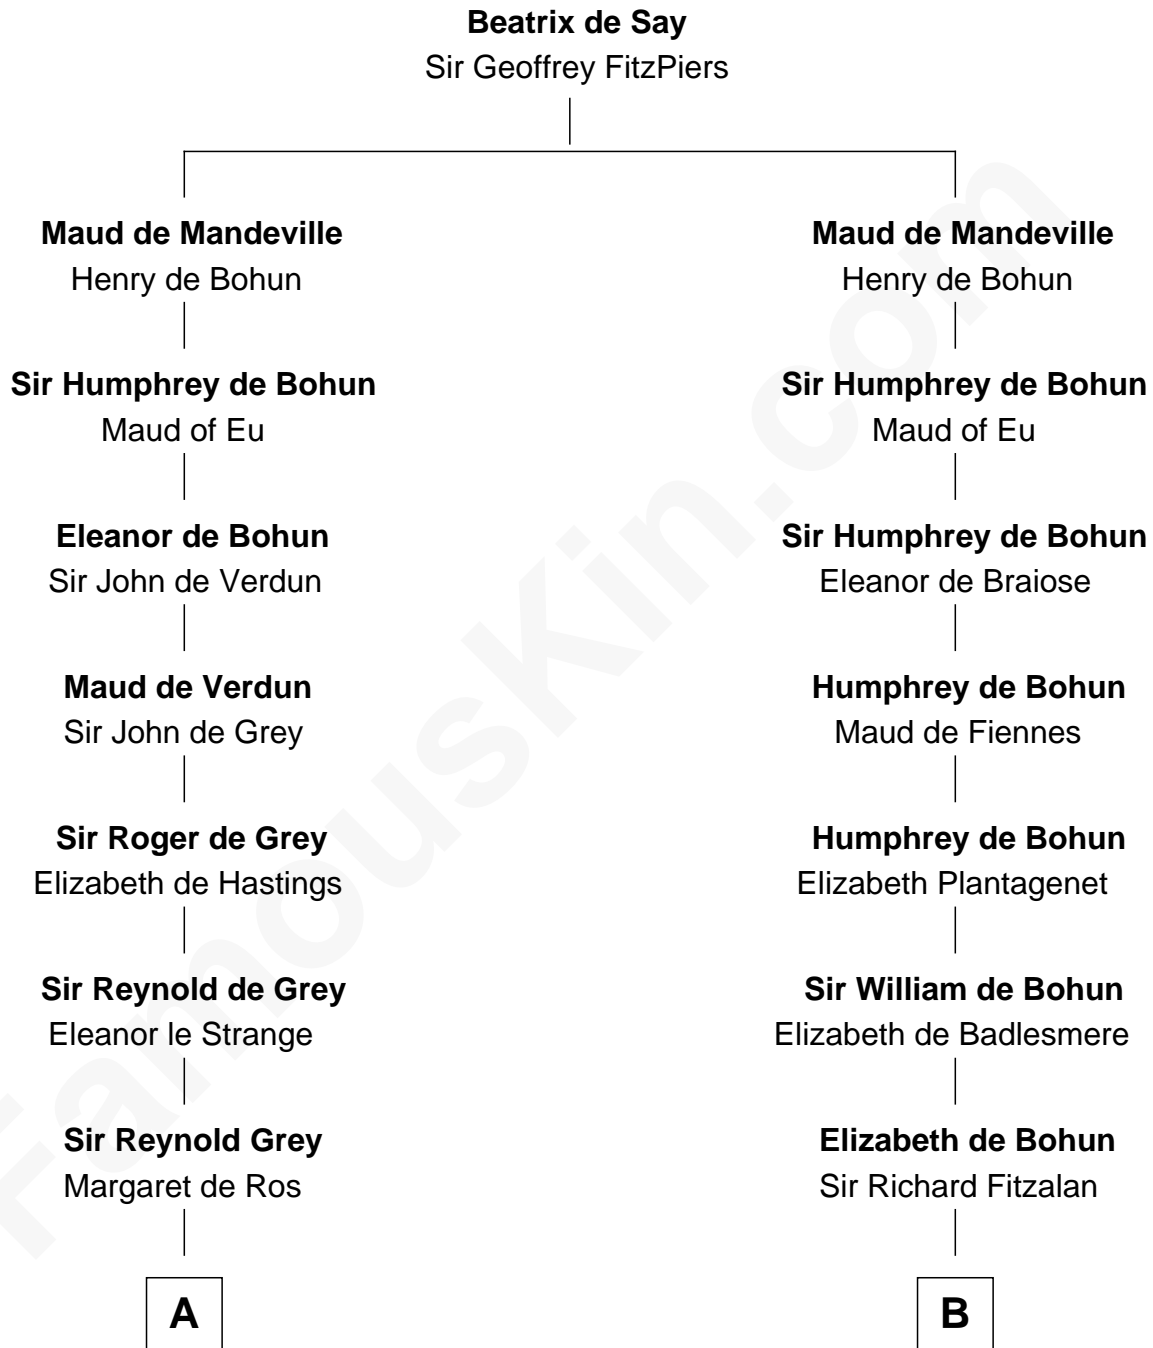

FamousKin.com

Relationship Chart of

Horace Gray

U.S. Supreme Court Justice

18th cousin 3 times removed of

Francis Lightfoot Lee

Signer of the Declaration of Independence