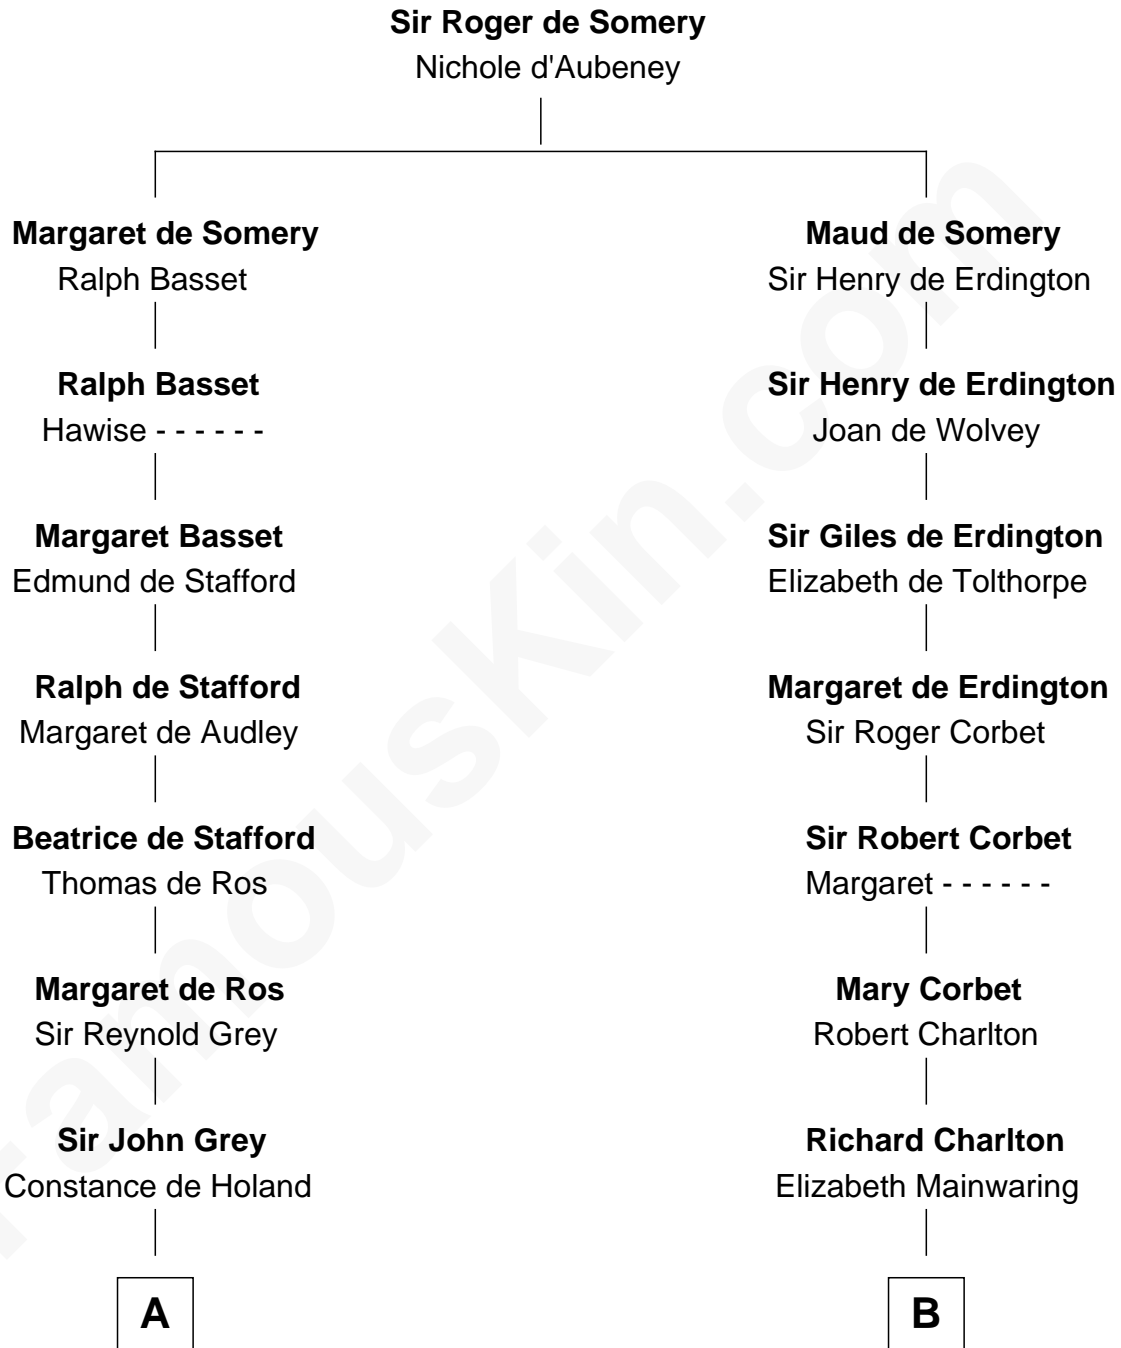

FamousKin.com

Relationship Chart of

Horace Gray

U.S. Supreme Court Justice

16th cousin 4 times removed of

Francis Lightfoot Lee

Signer of the Declaration of Independence

A

Alice Grey
Sir William Knyvet

Sir Edmund Knyvet
Eleanor Tyrrel

Edmund Knyvet
Jane Bouchier

John Knyvet
Agnes Harcourt

Abigail Knyvet
Martin Sedley

Muriel Sedley
Brampton Gurdon

Muriel Gurdon
Richard Saltonstall