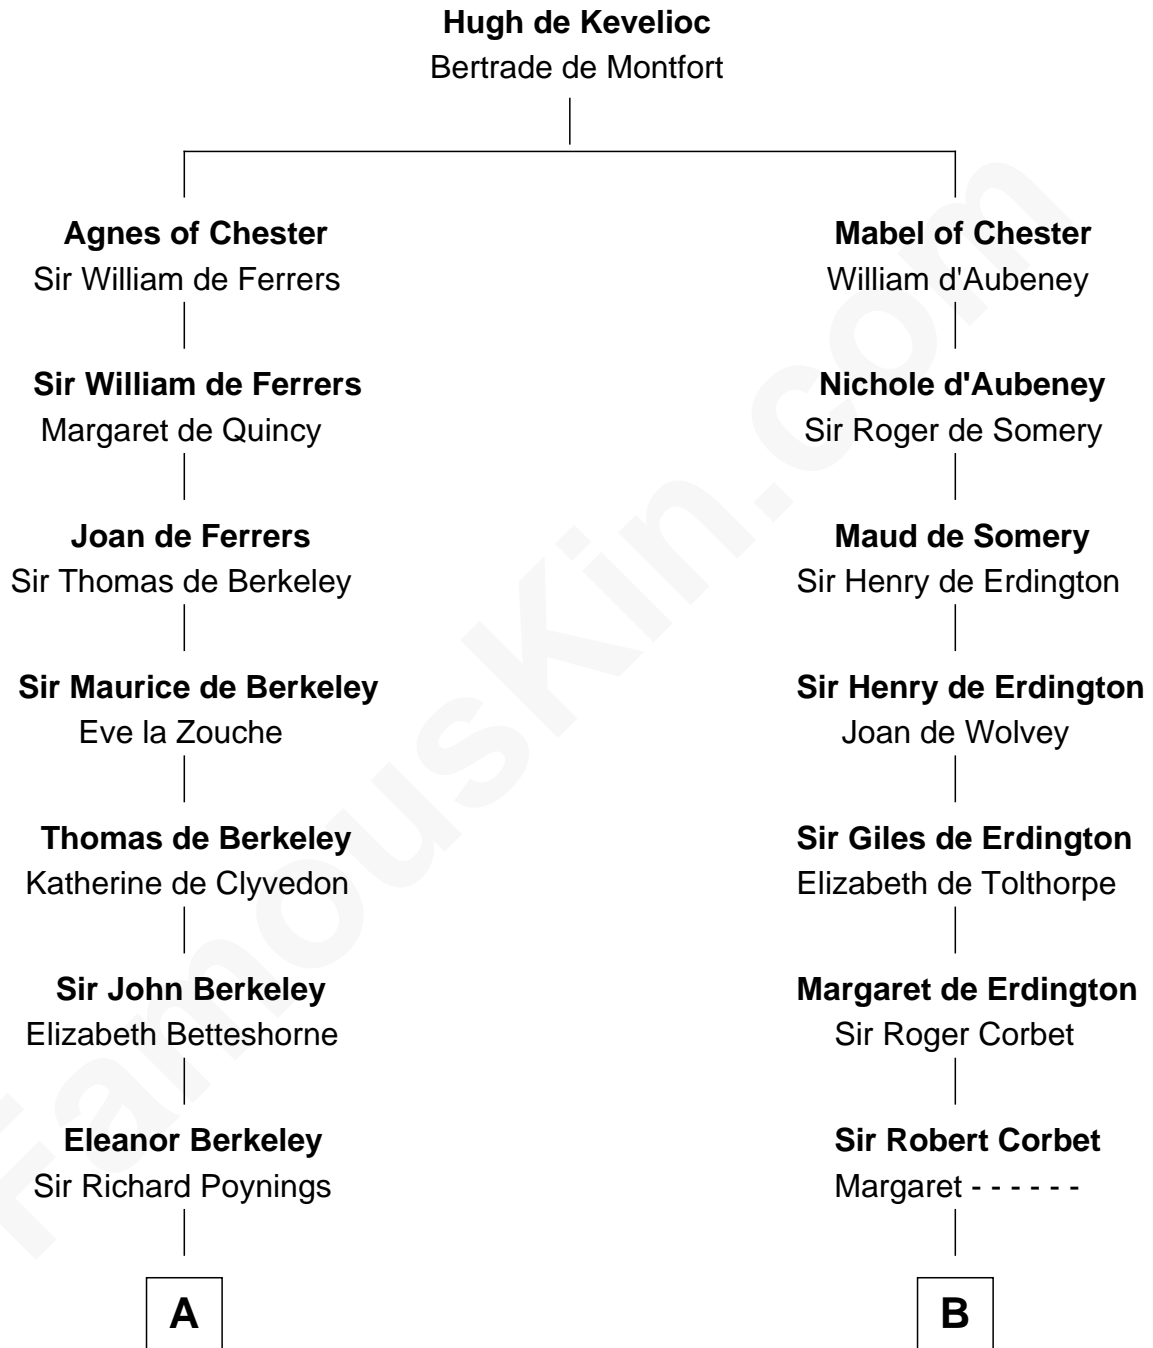

FamousKin.com

Relationship Chart of

Horace Gray

U.S. Supreme Court Justice

18th cousin 3 times removed of

Francis Lightfoot Lee

Signer of the Declaration of Independence

C

Joanna Cotton
Rev. John Brown

Elizabeth Brown
John Chipman

Elizabeth Chipman
William Gray

Horace Gray
Harriet Upham

Horace Gray
U.S. Supreme Court Justice

D

Gov. Thomas Lee
Hannah Ludwell

Francis Lightfoot Lee
Signer of Declaration of Independence