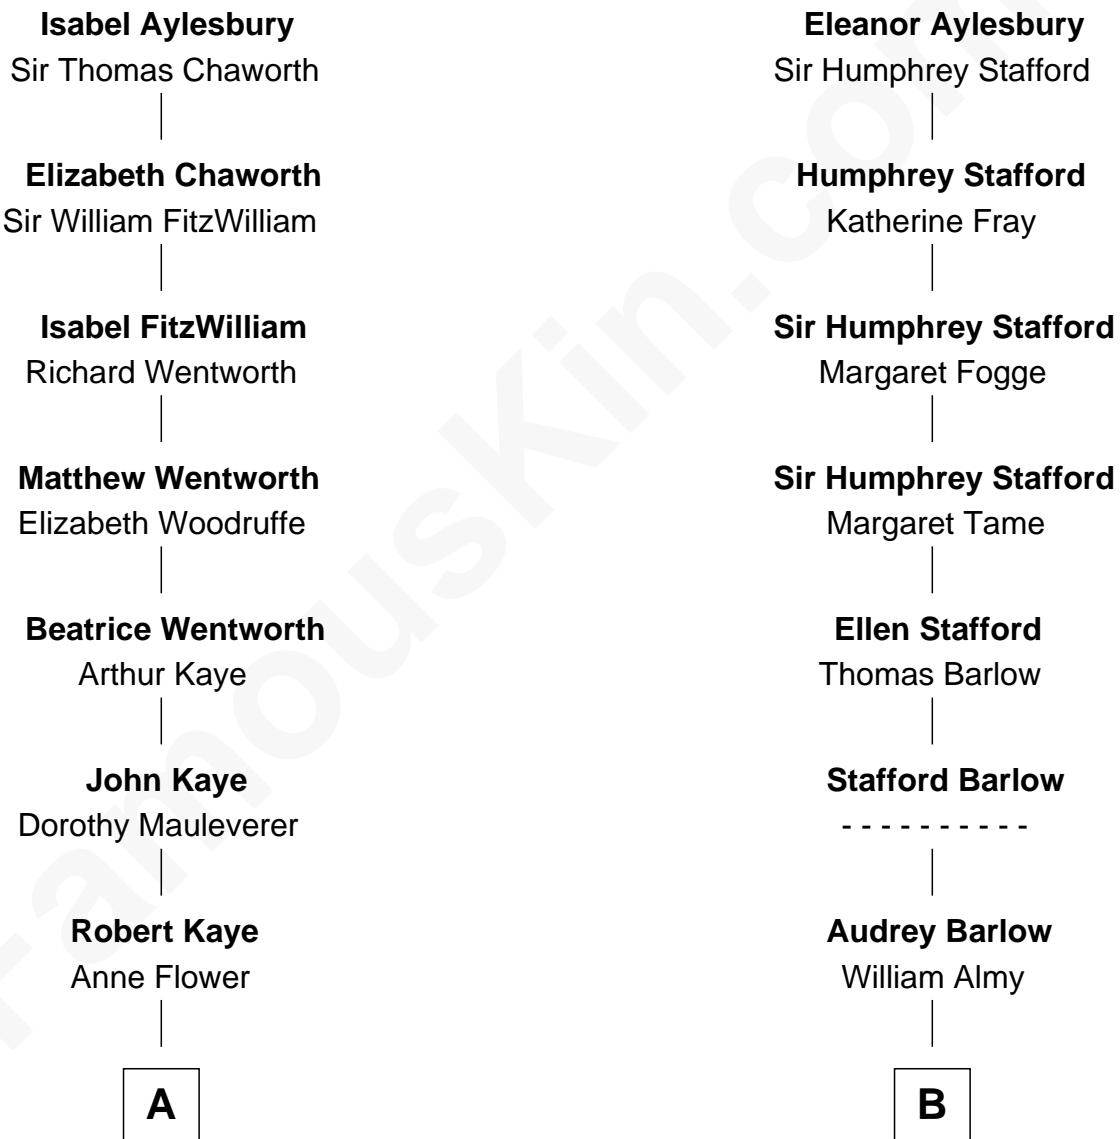

FamousKin.com Relationship Chart of

Horace Gray

U.S. Supreme Court Justice

15th cousin 4 times removed of

Amy Adams

Movie Actress

Sir Thomas Aylesbury

Katherine Pabenham

C

Colleen Hammond
Joseph Hugh Hicken

Kathryn Hicken
Richard Kent Adams

Amy Adams
Movie Actress

FamousKin.com