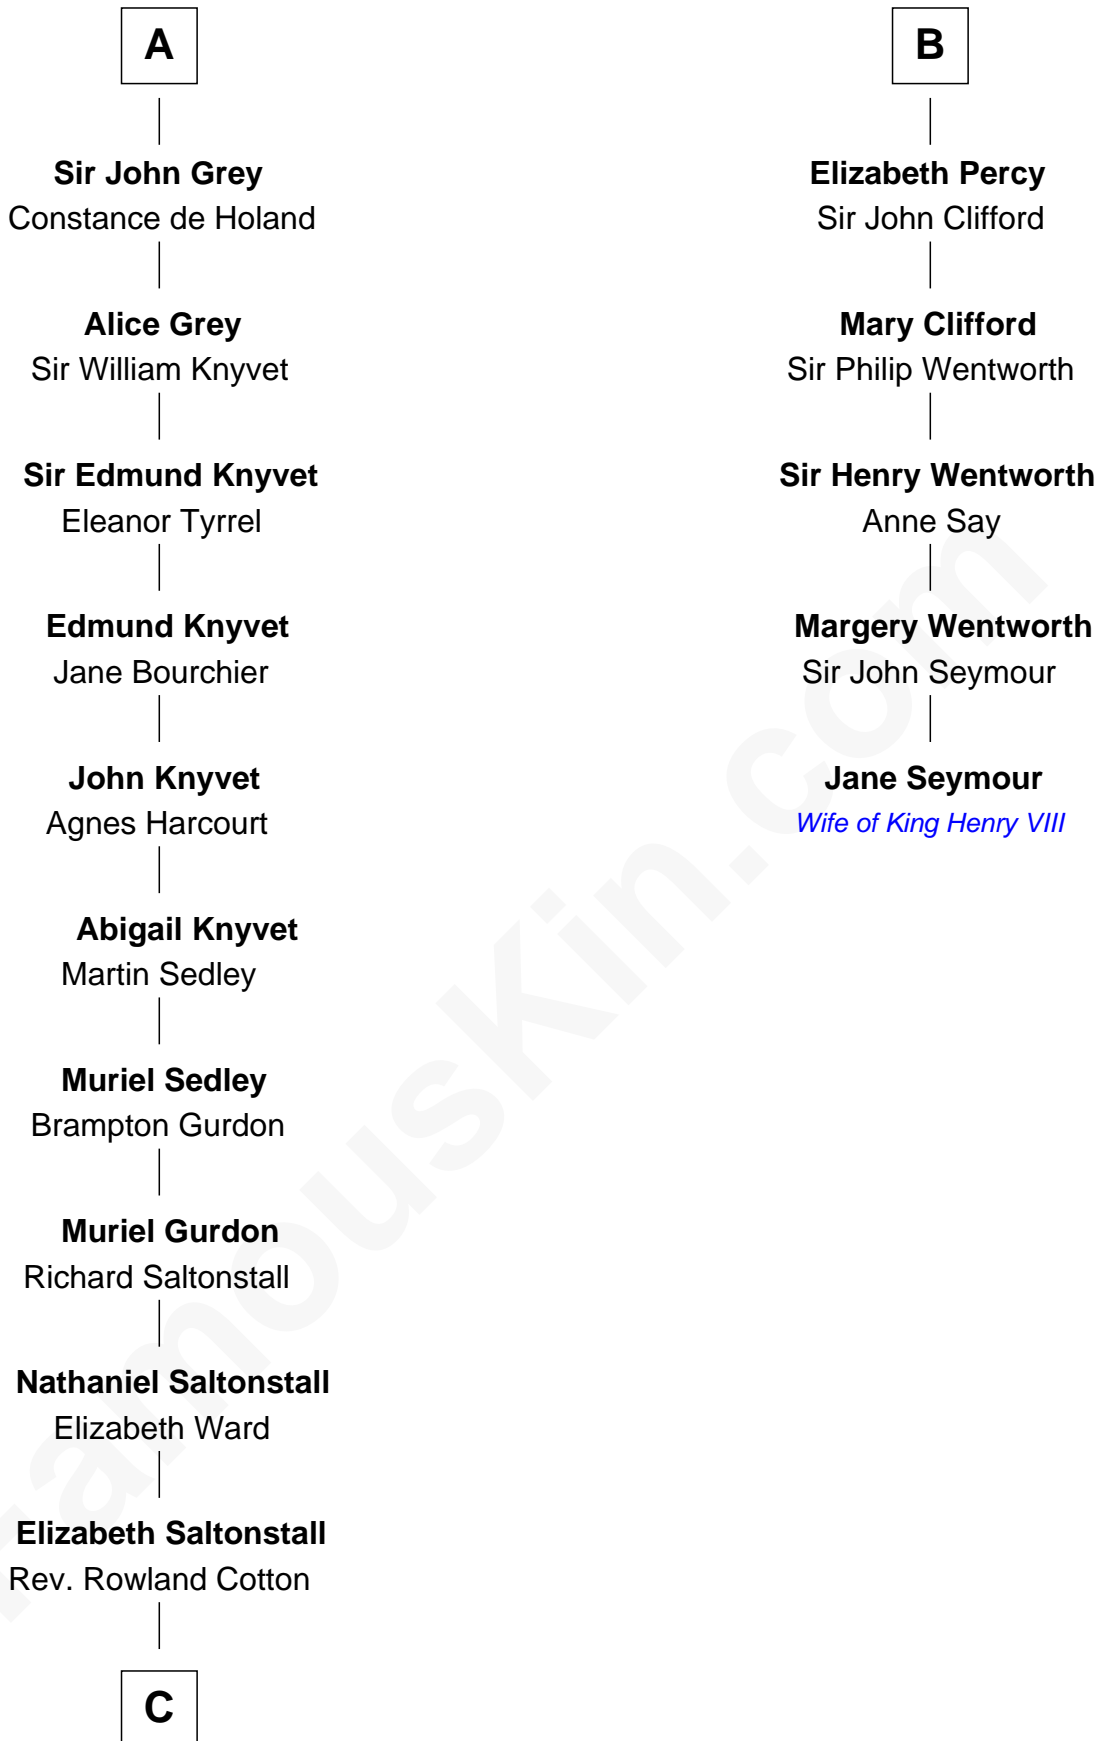

FamousKin.com

Relationship Chart of

Horace Gray

U.S. Supreme Court Justice

11th cousin 10 times removed of

Jane Seymour

3rd Wife of King Henry VIII

C