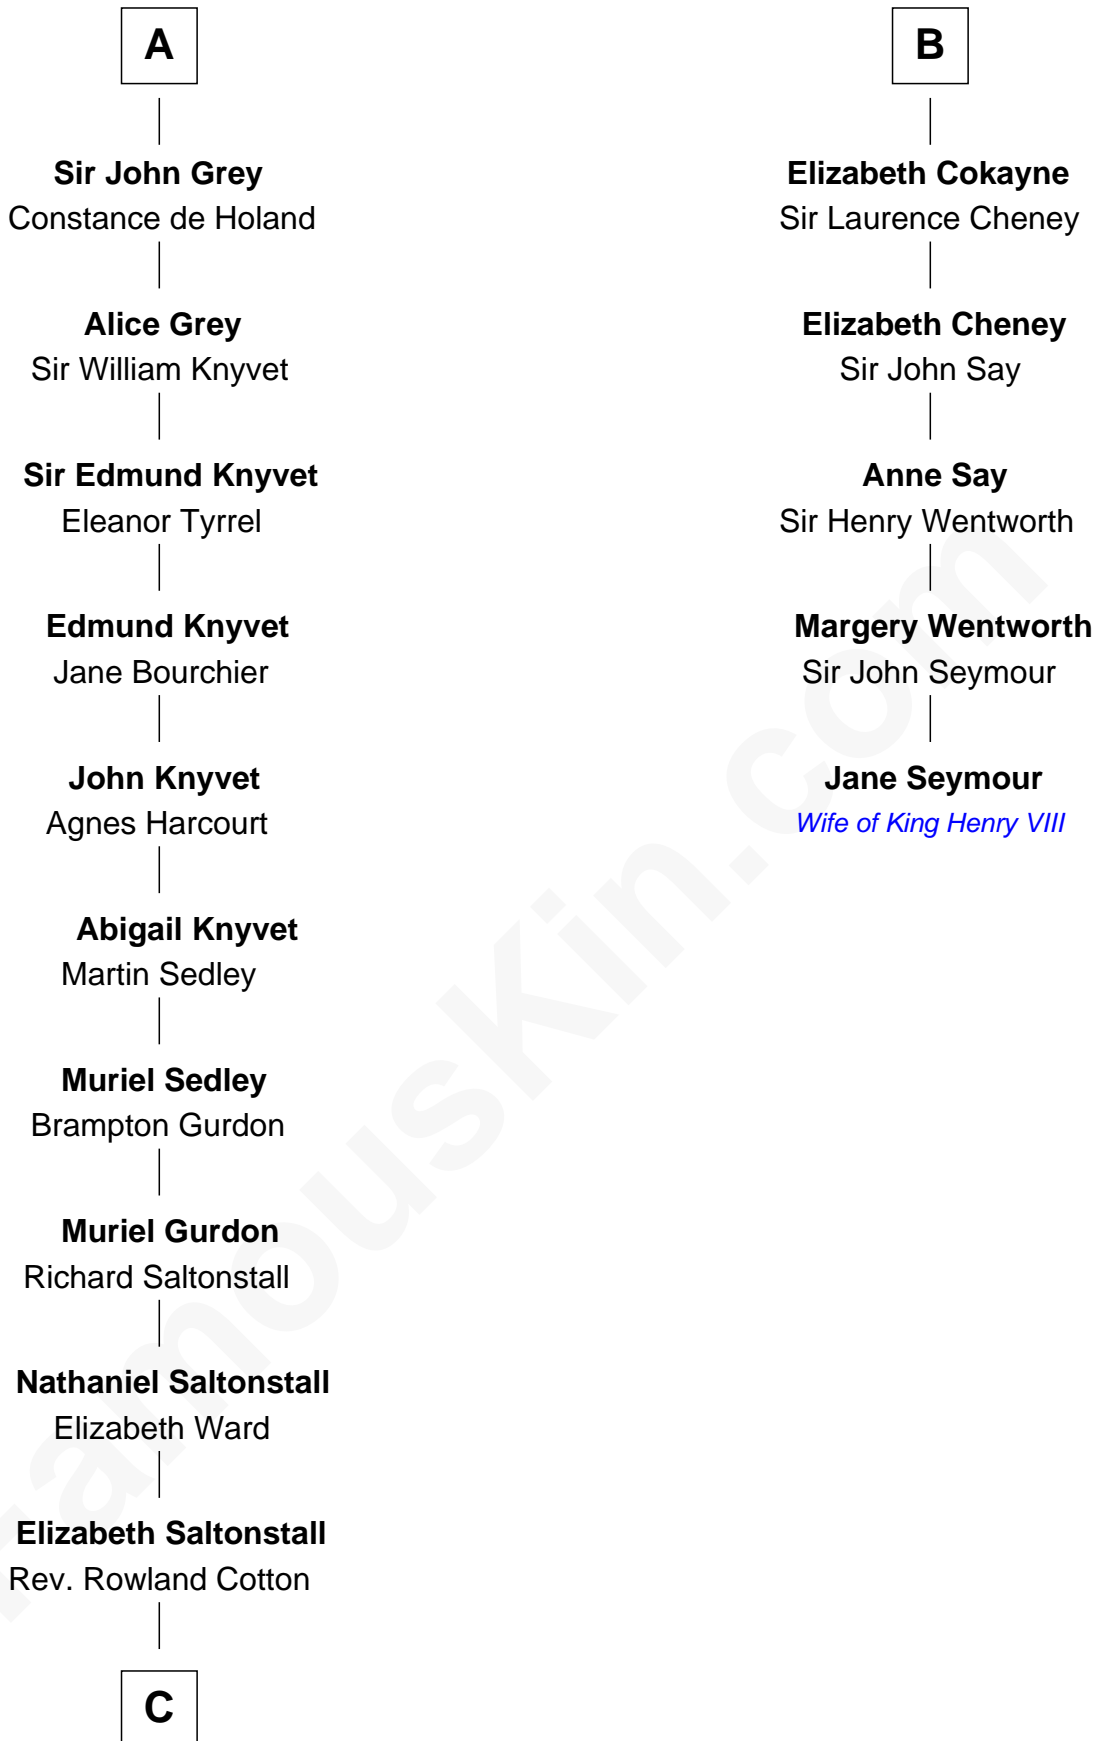

## Relationship Chart of

### Horace Gray

*U.S. Supreme Court Justice*

11th cousin 10 times removed of

### Jane Seymour

*3rd Wife of King Henry VIII*

**Hugues de Lusignan**

Orengarde - - - - -

**C**

**Joanna Cotton**  
Rev. John Brown

**Elizabeth Brown**  
John Chipman

**Elizabeth Chipman**  
William Gray

**Horace Gray**  
Harriet Upham

**Horace Gray**  
*U.S. Supreme Court Justice*