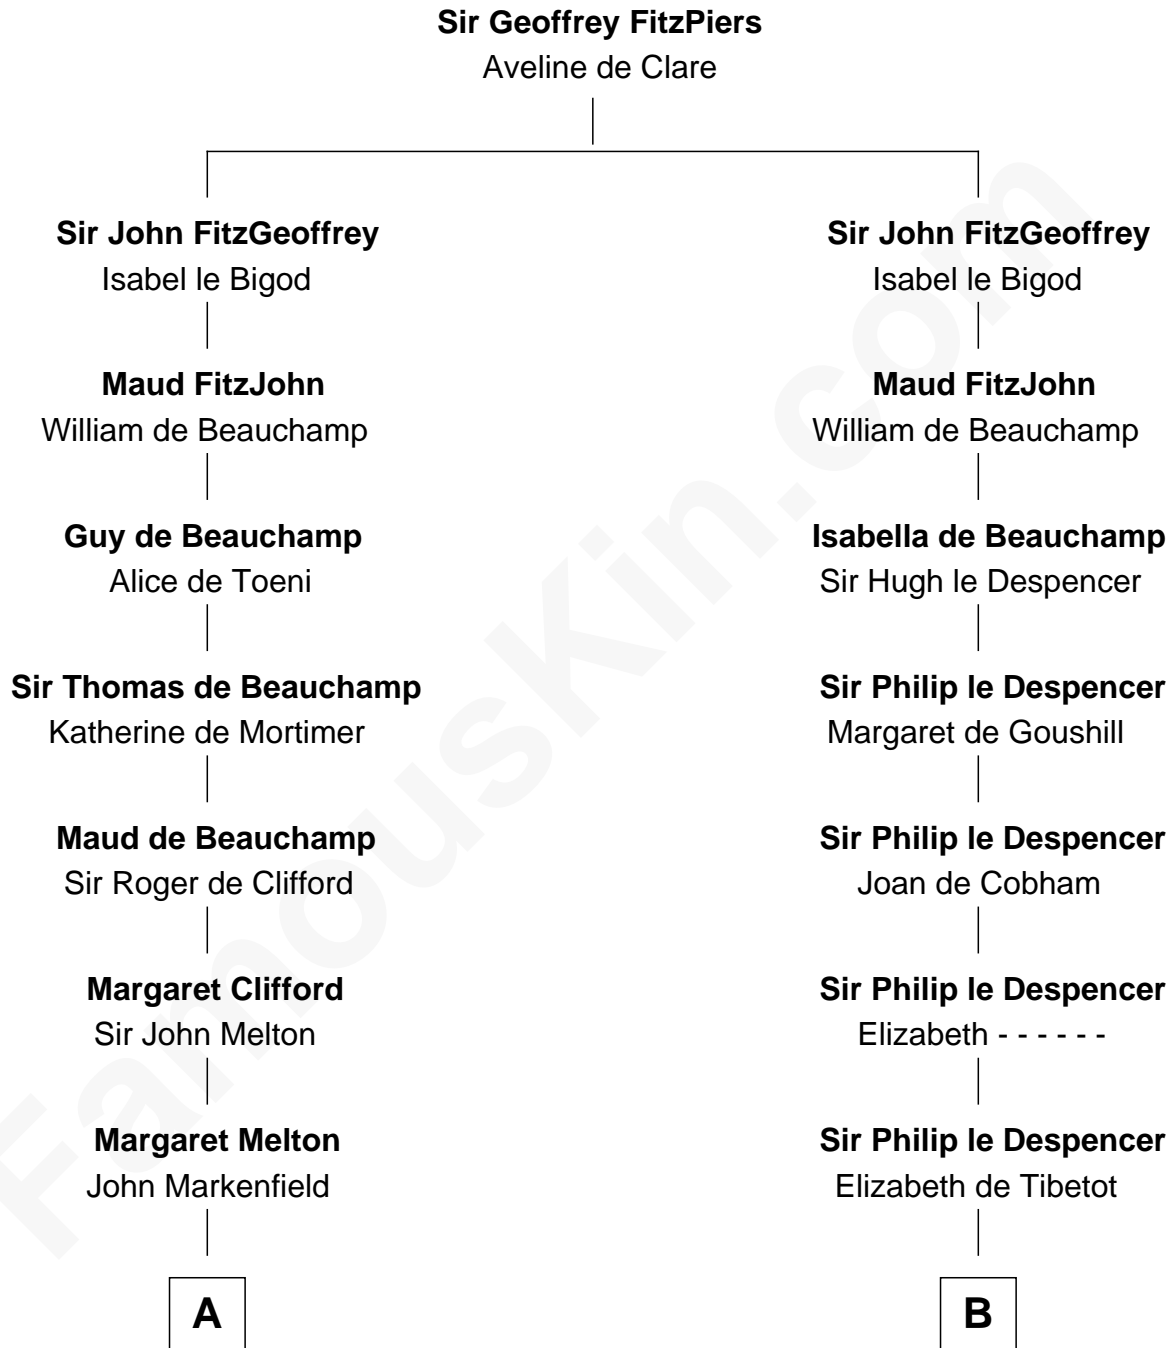

FamousKin.com

Relationship Chart of

Horace Gray

U.S. Supreme Court Justice

11th cousin 10 times removed of

Jane Seymour

3rd Wife of King Henry VIII

C

Joanna Cotton
Rev. John Brown

Elizabeth Brown
John Chipman

Elizabeth Chipman
William Gray

Horace Gray
Harriet Upham

Horace Gray
U.S. Supreme Court Justice