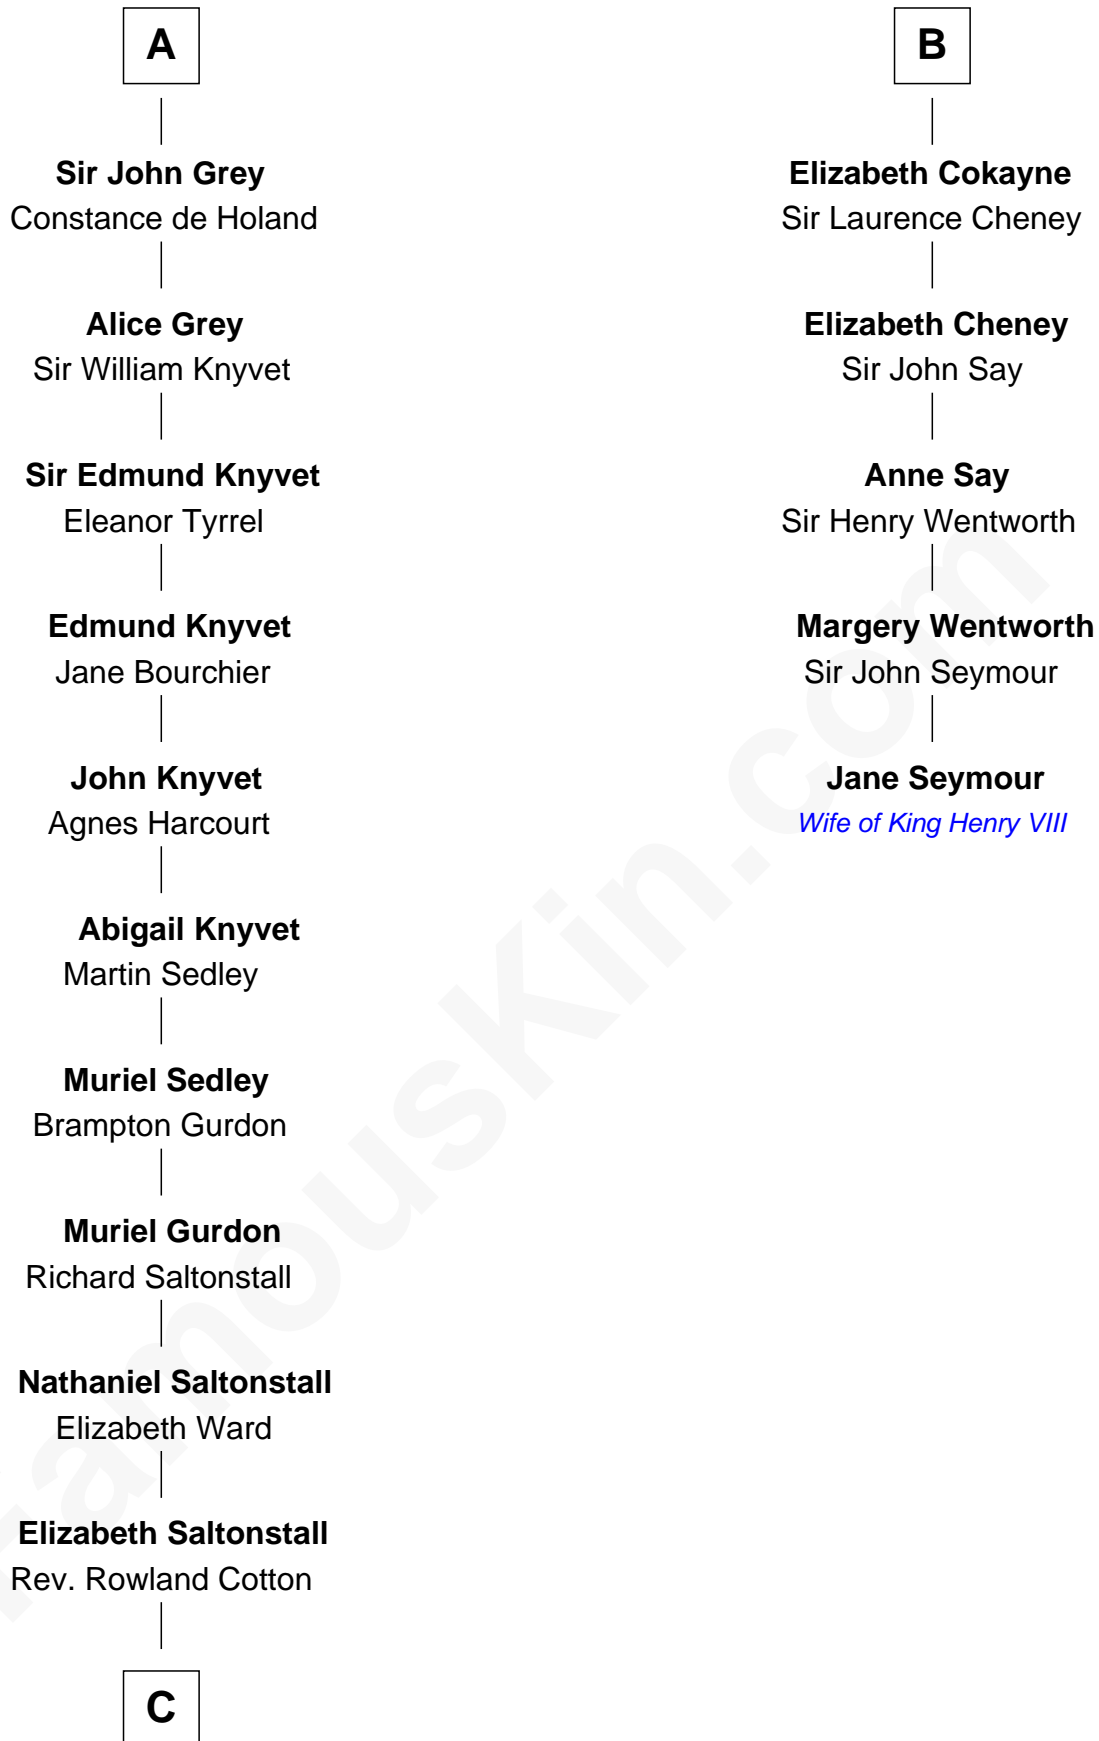

FamousKin.com

Relationship Chart of

Horace Gray

U.S. Supreme Court Justice

11th cousin 10 times removed of

Jane Seymour

3rd Wife of King Henry VIII

C