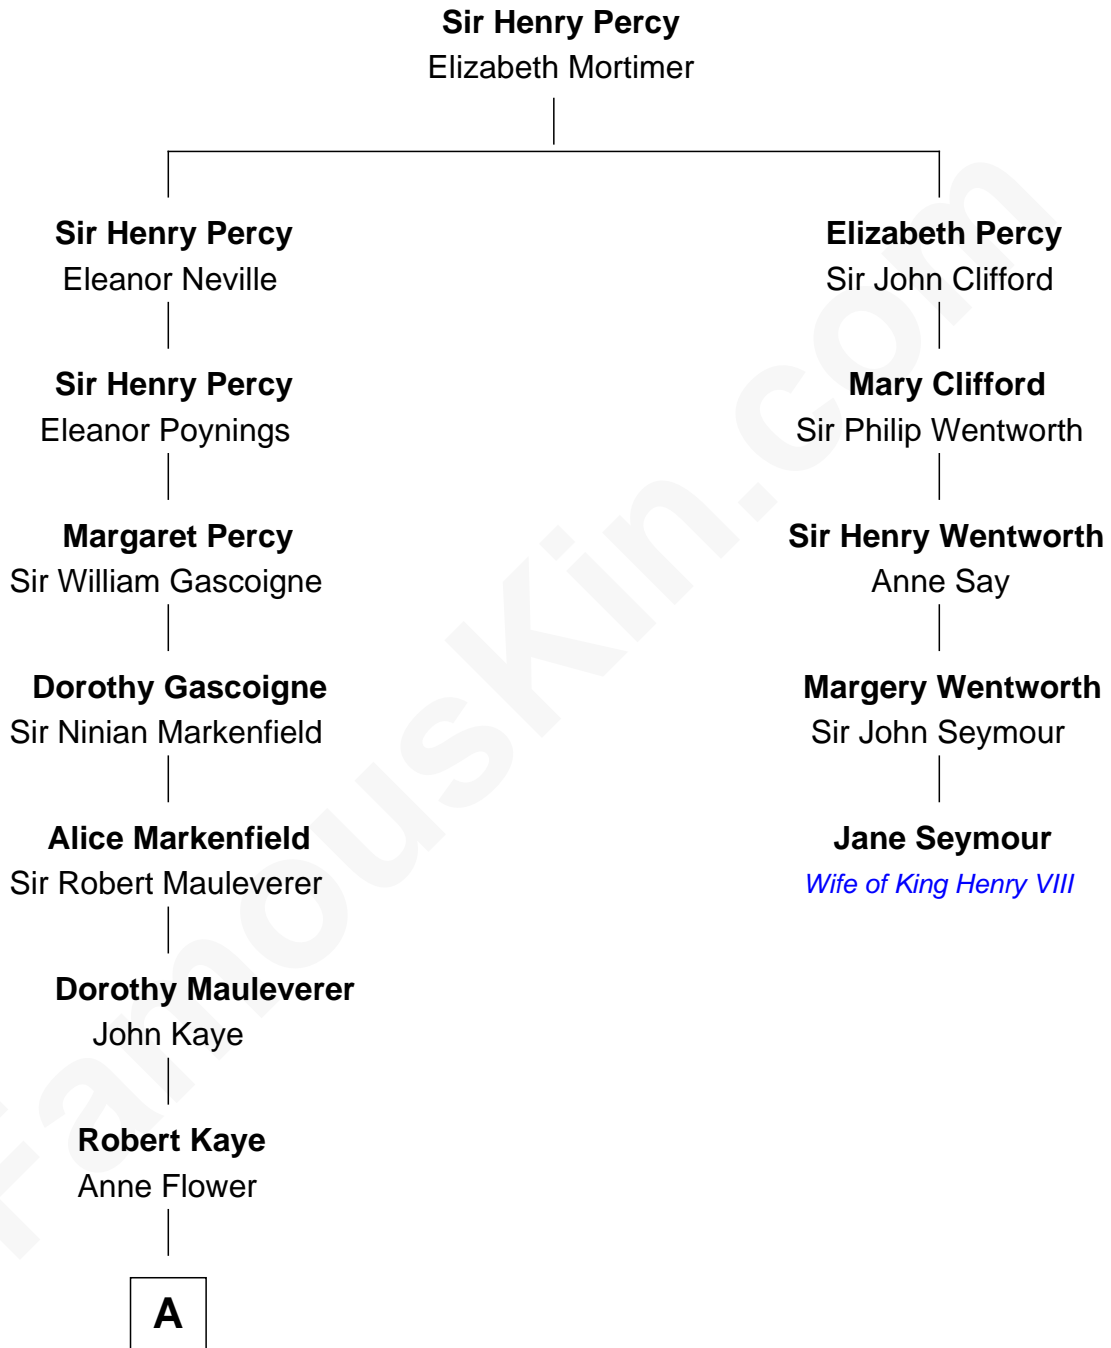

FamousKin.com

Relationship Chart of

Horace Gray

U.S. Supreme Court Justice

4th cousin 11 times removed of

Jane Seymour

3rd Wife of King Henry VIII