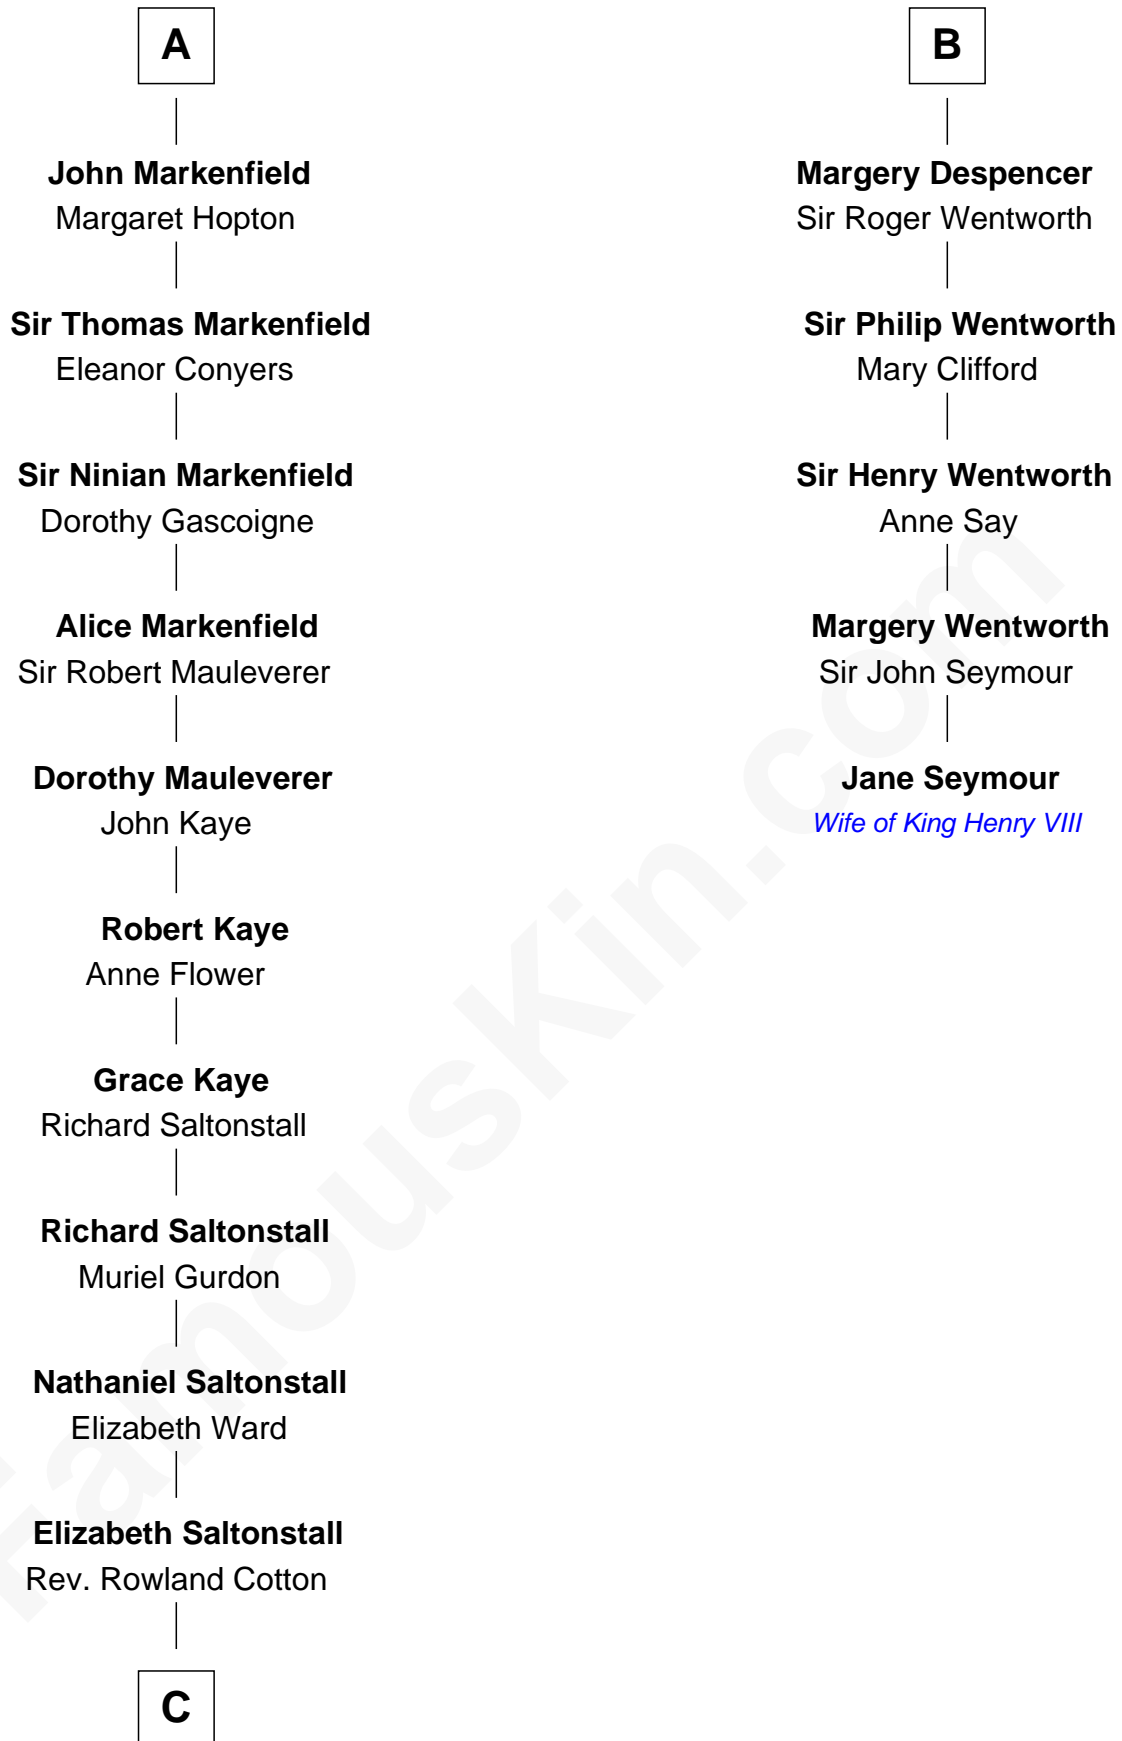

FamousKin.com

Relationship Chart of

Horace Gray

U.S. Supreme Court Justice

11th cousin 10 times removed of

Jane Seymour

3rd Wife of King Henry VIII

C