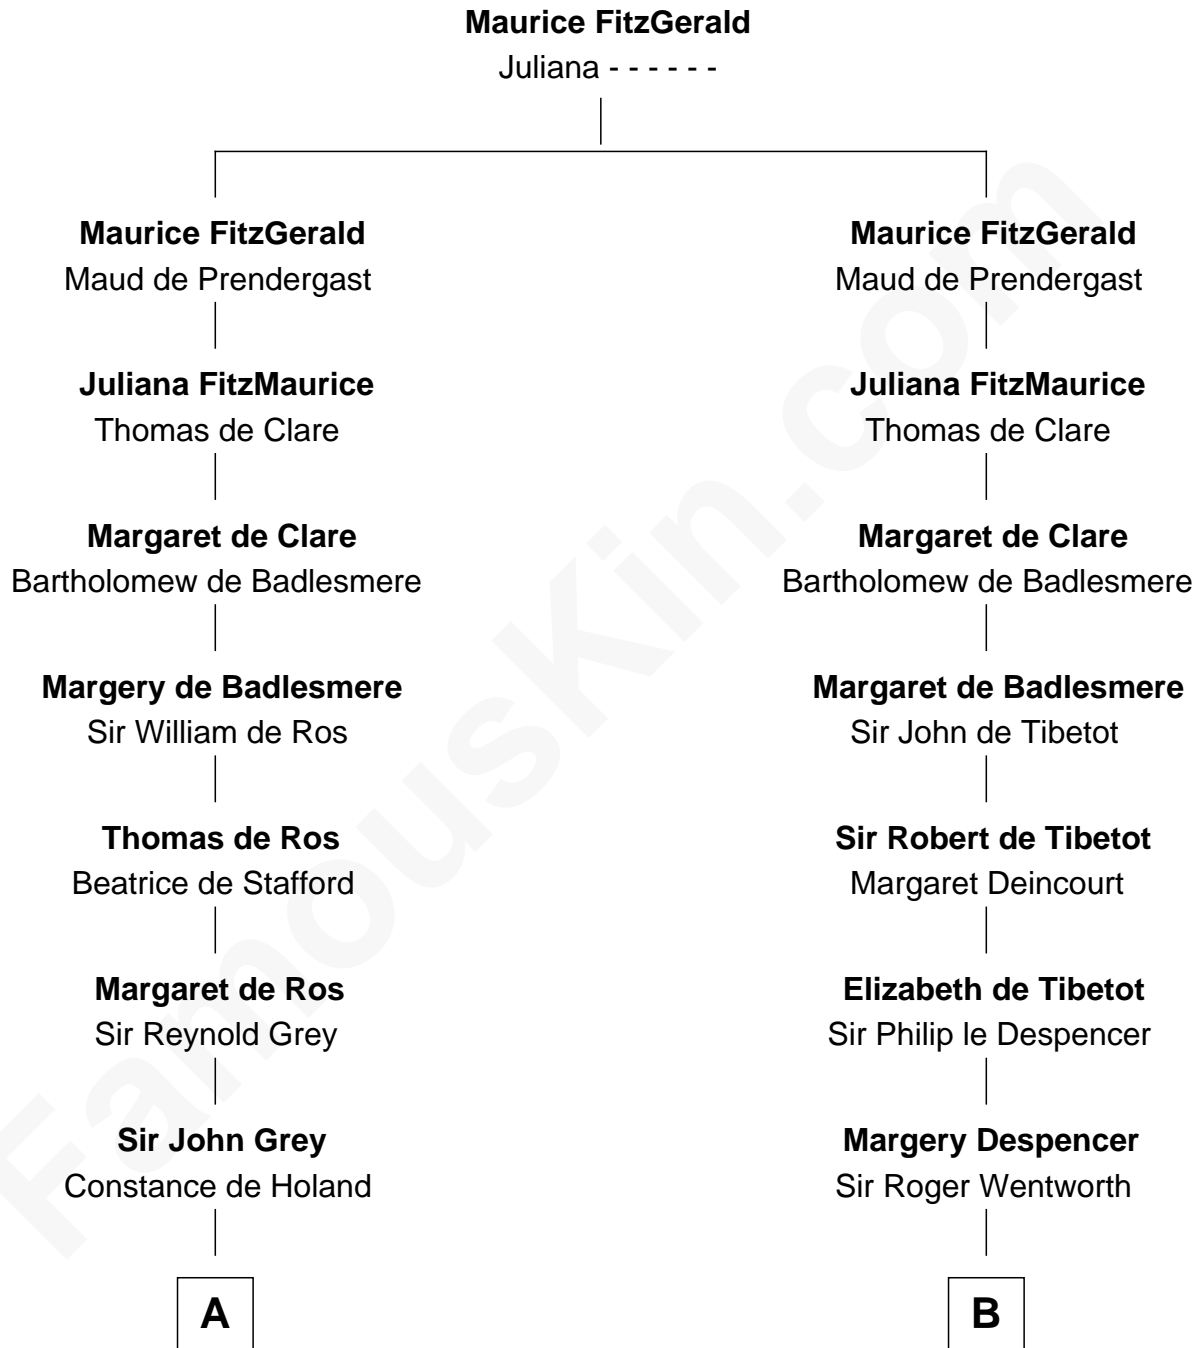

FamousKin.com

Relationship Chart of

Horace Gray

U.S. Supreme Court Justice

10th cousin 10 times removed of

Jane Seymour

3rd Wife of King Henry VIII

C

Elizabeth Brown

John Chipman

Elizabeth Chipman

William Gray

Horace Gray

Harriet Upham

Horace Gray

U.S. Supreme Court Justice