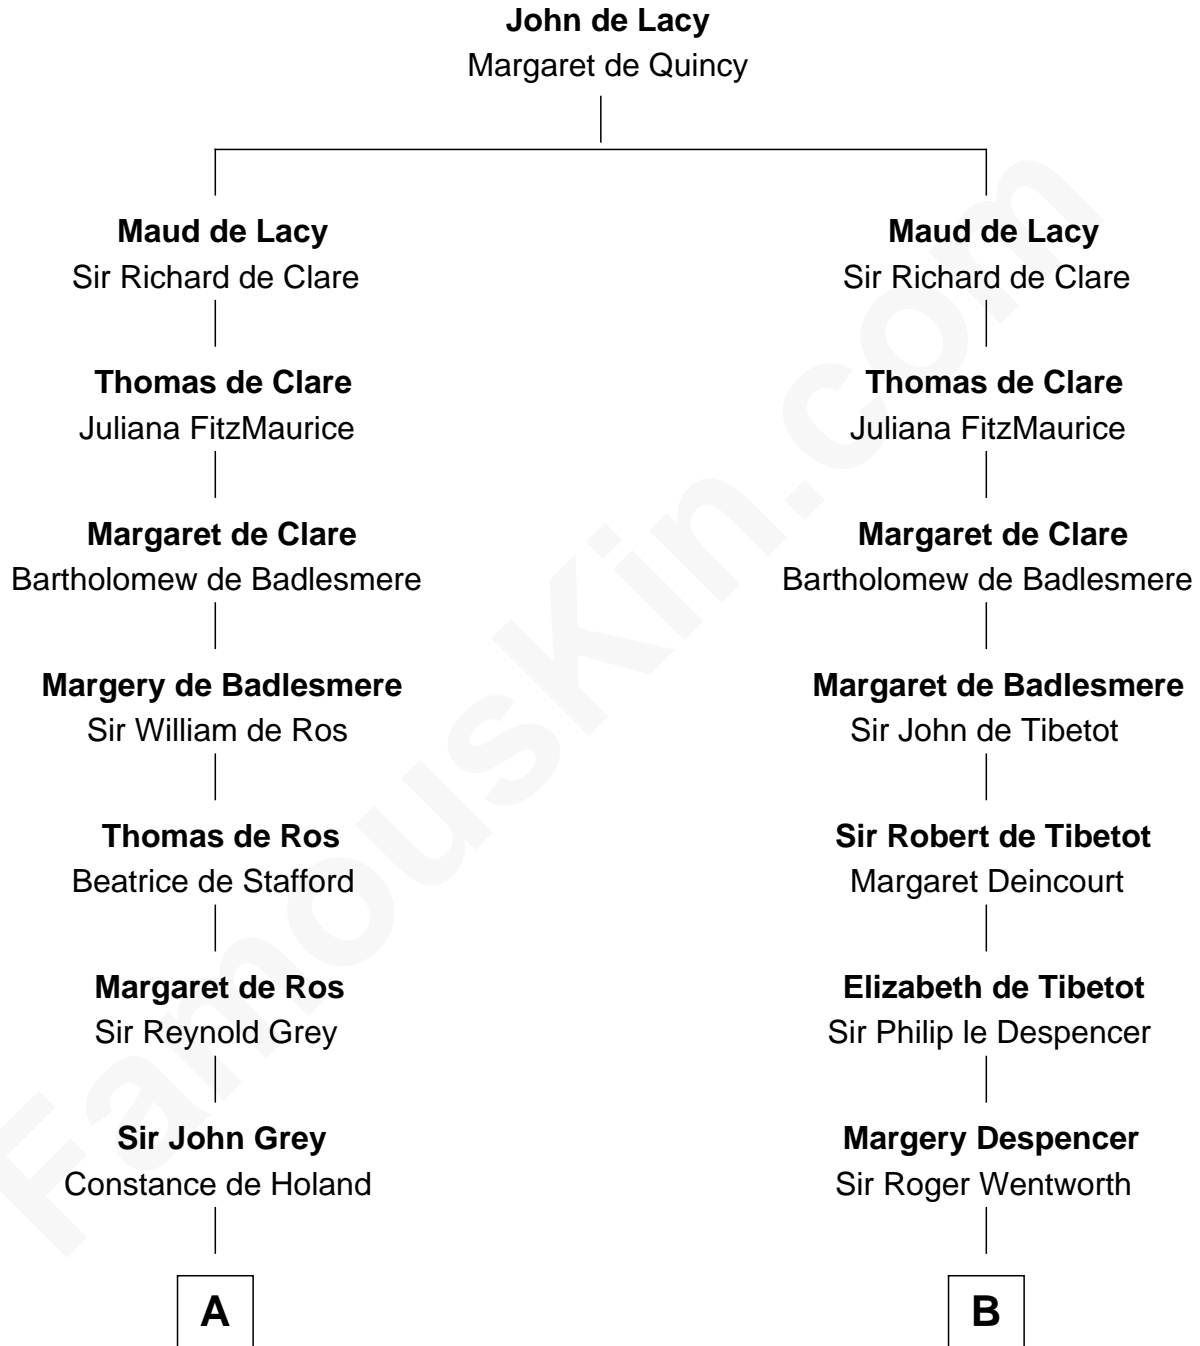

FamousKin.com

Relationship Chart of

Horace Gray

U.S. Supreme Court Justice

10th cousin 10 times removed of

Jane Seymour

3rd Wife of King Henry VIII

C

—
Elizabeth Brown

John Chipman

—
Elizabeth Chipman

William Gray

—
Horace Gray

Harriet Upham

—
Horace Gray

U.S. Supreme Court Justice