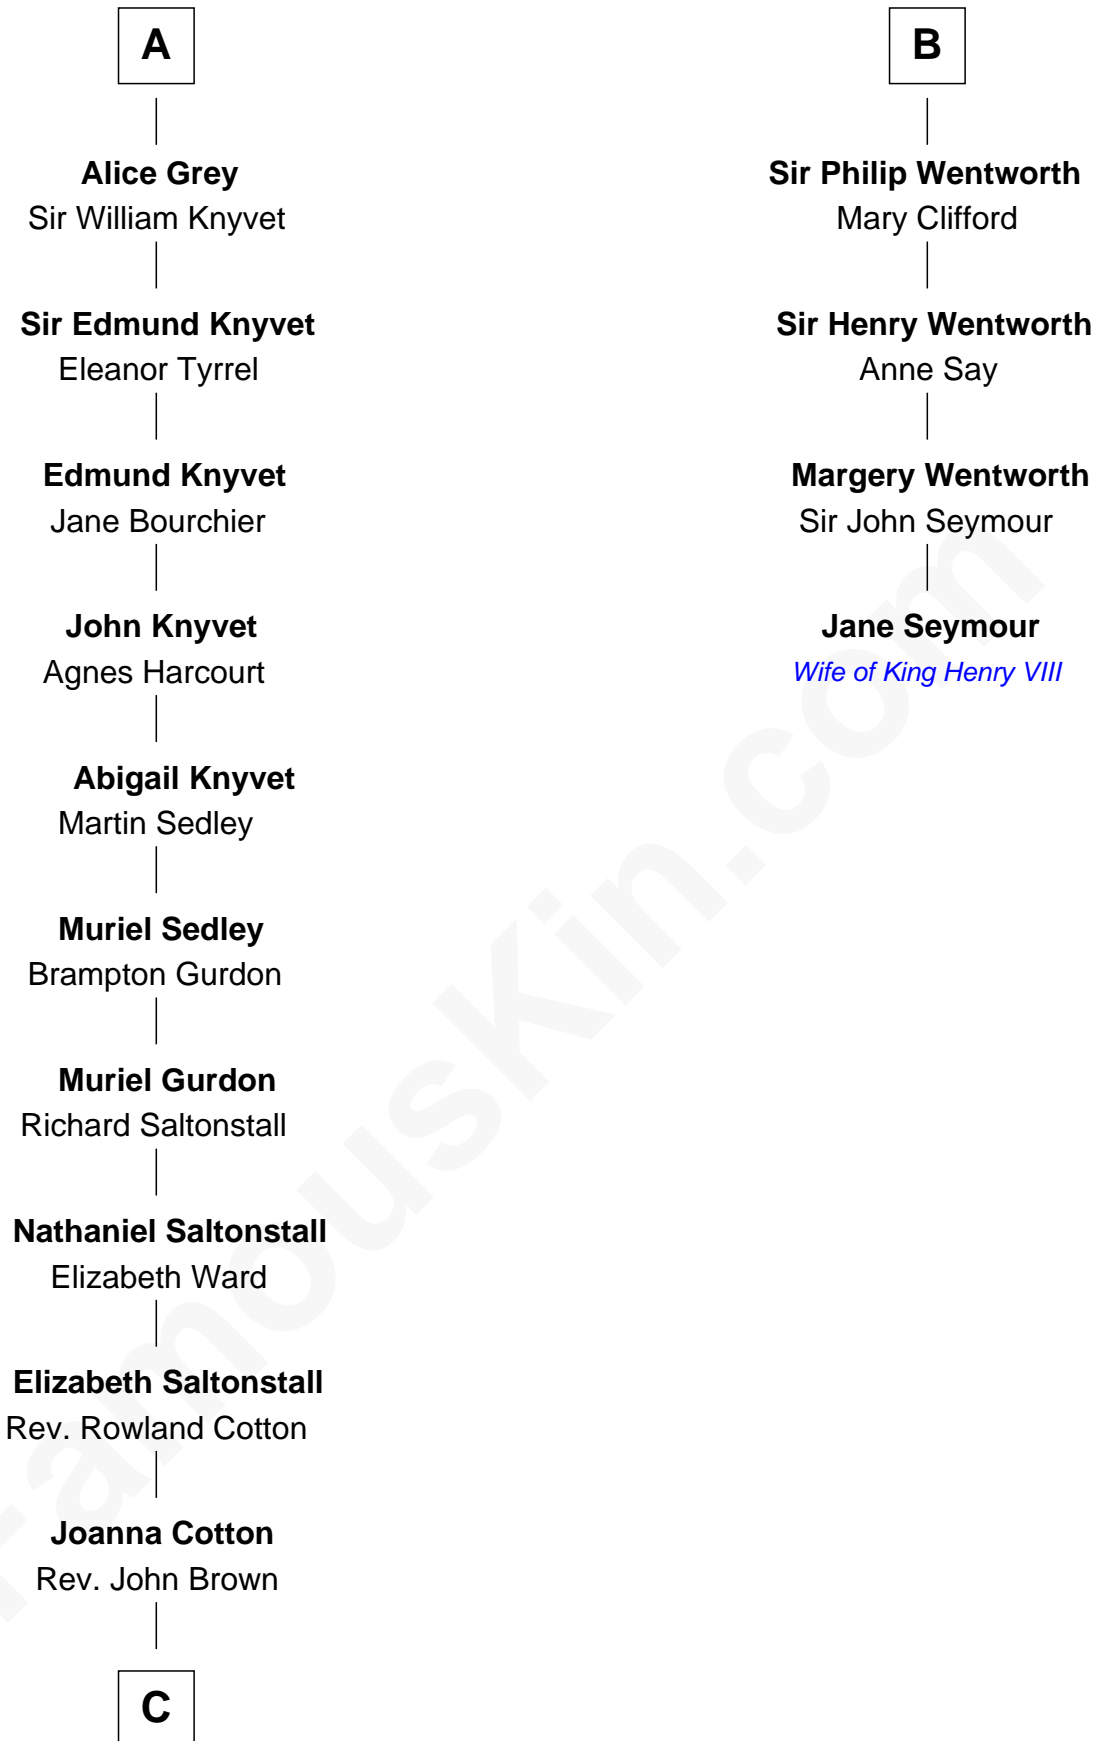

FamousKin.com

Relationship Chart of

Horace Gray

U.S. Supreme Court Justice

10th cousin 10 times removed of

Jane Seymour

3rd Wife of King Henry VIII

C

—
Elizabeth Brown

John Chipman

—
Elizabeth Chipman

William Gray

—
Horace Gray

Harriet Upham

—
Horace Gray

U.S. Supreme Court Justice