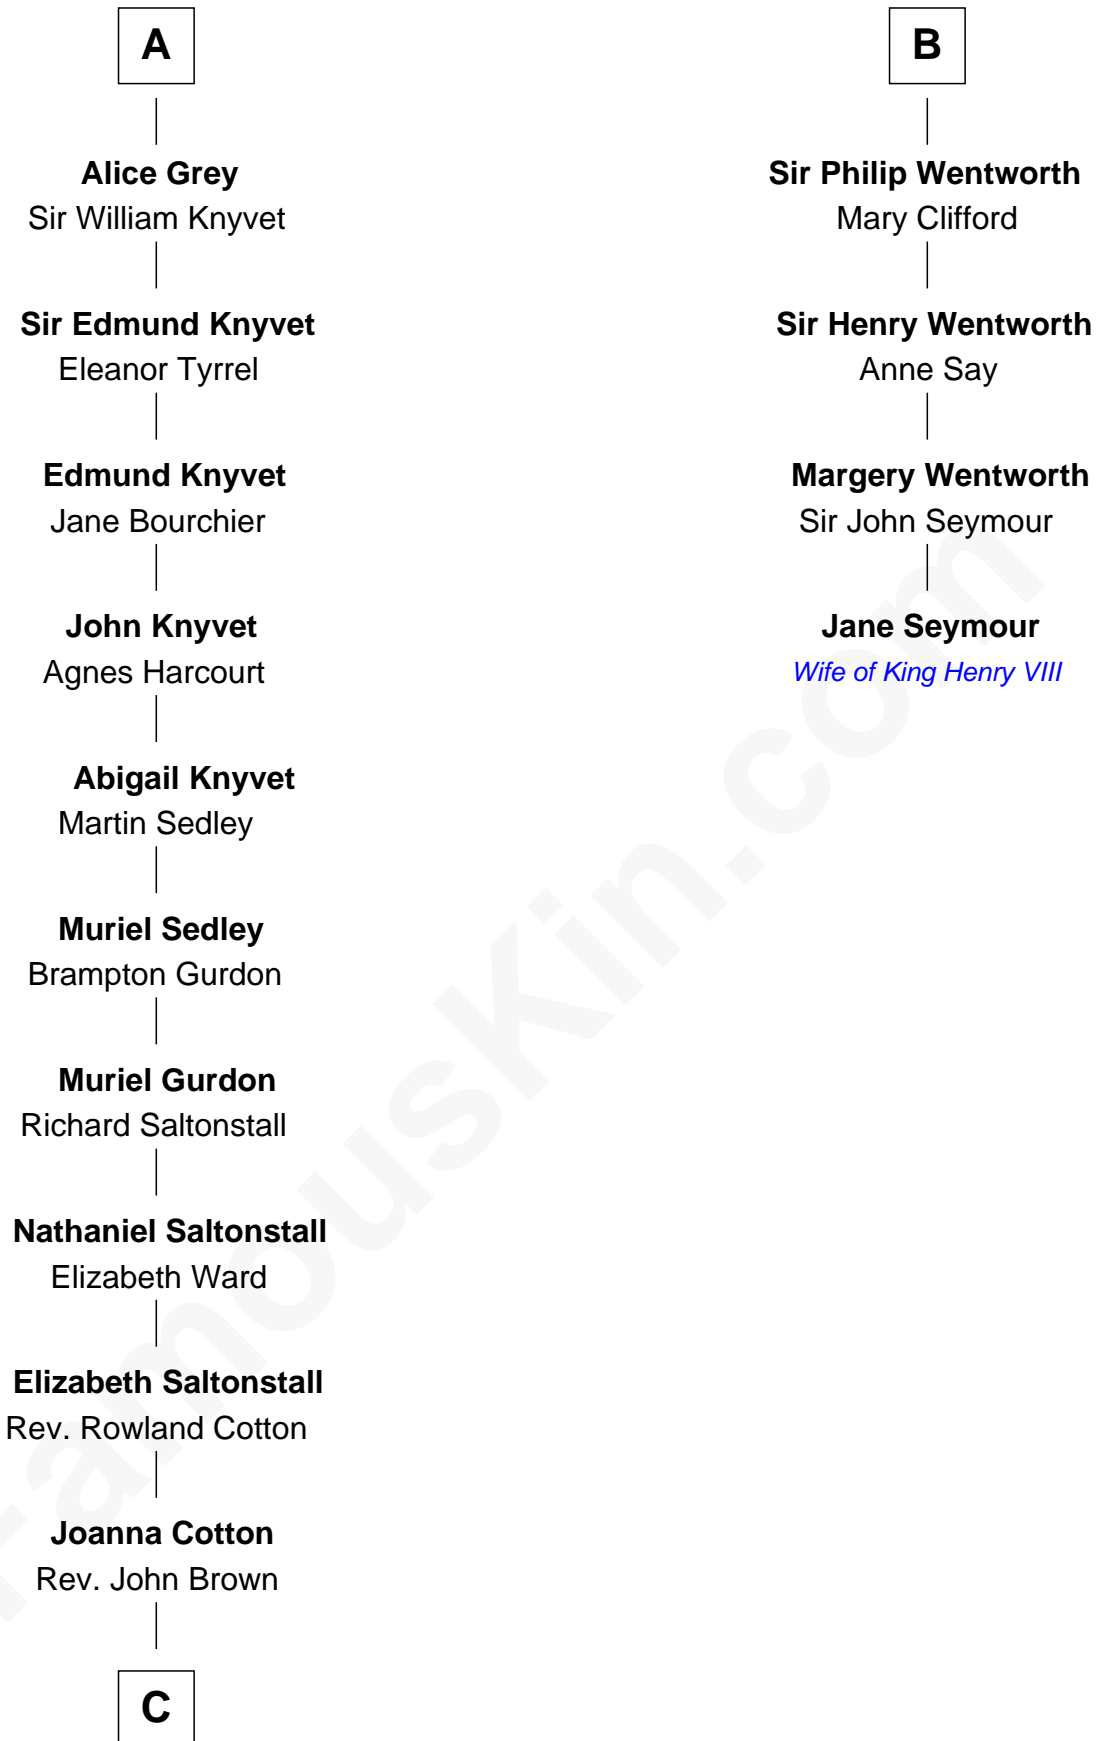

FamousKin.com

Relationship Chart of

Horace Gray

U.S. Supreme Court Justice

10th cousin 10 times removed of

Jane Seymour

3rd Wife of King Henry VIII

C