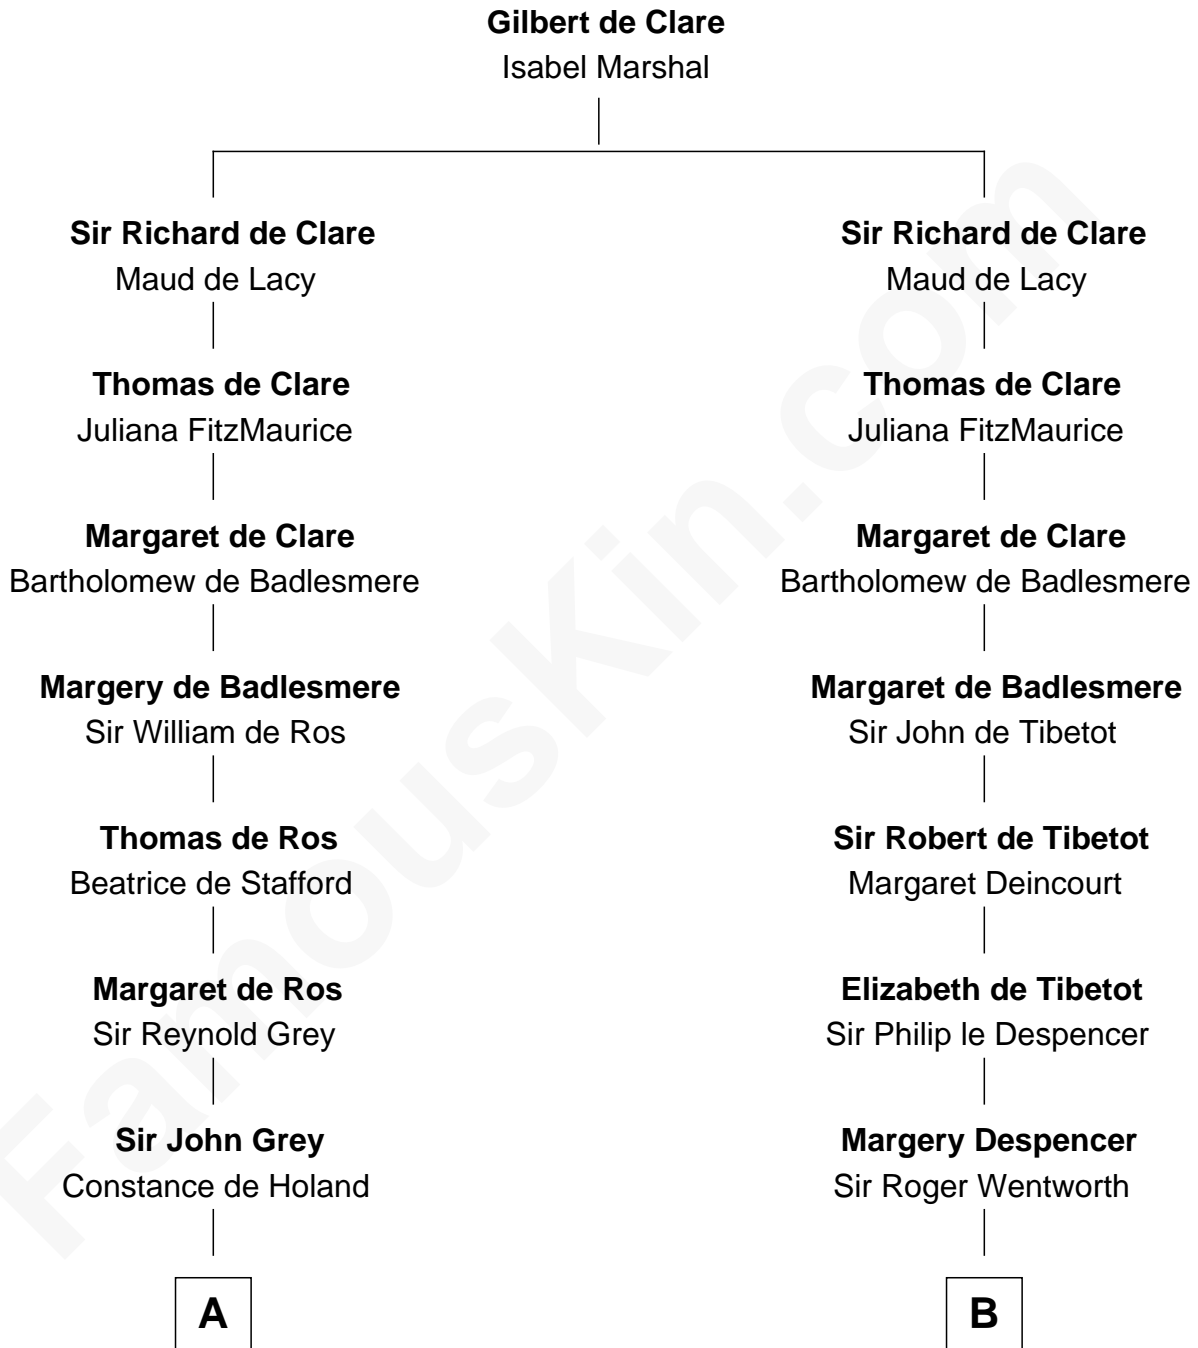

FamousKin.com

Relationship Chart of

Horace Gray

U.S. Supreme Court Justice

10th cousin 10 times removed of

Jane Seymour

3rd Wife of King Henry VIII

C

Elizabeth Brown

John Chipman

Elizabeth Chipman

William Gray

Horace Gray

Harriet Upham

Horace Gray

U.S. Supreme Court Justice