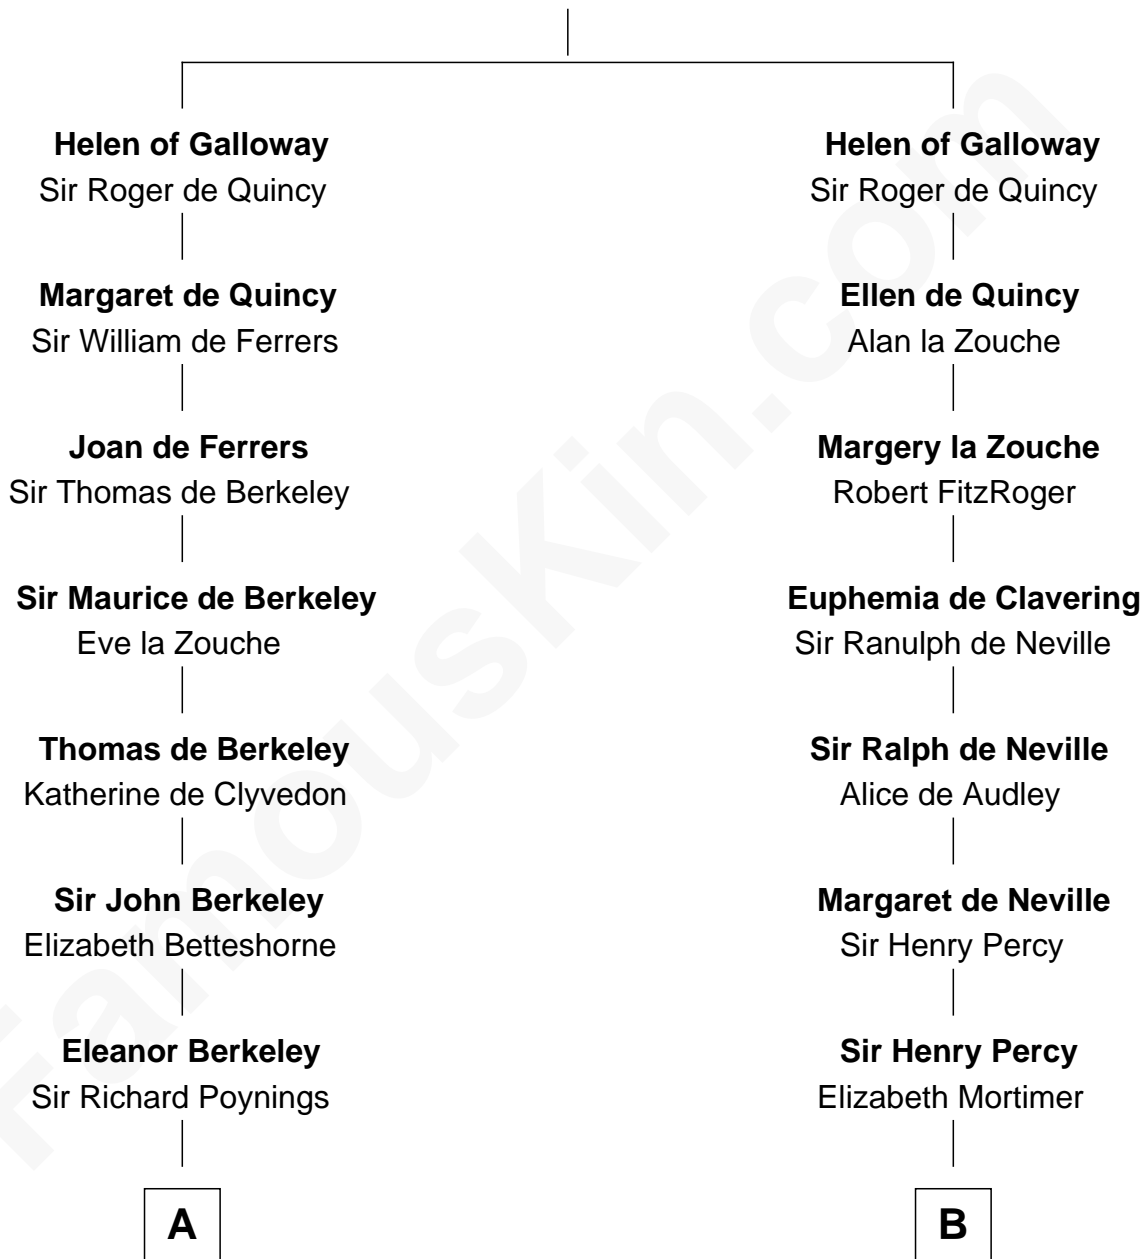

FamousKin.com

Relationship Chart of

Horace Gray

U.S. Supreme Court Justice

11th cousin 10 times removed of

Jane Seymour

3rd Wife of King Henry VIII

Alan of Galloway

Helen de l'Isle

C

Joanna Cotton
Rev. John Brown

Elizabeth Brown
John Chipman

Elizabeth Chipman
William Gray

Horace Gray
Harriet Upham

Horace Gray
U.S. Supreme Court Justice