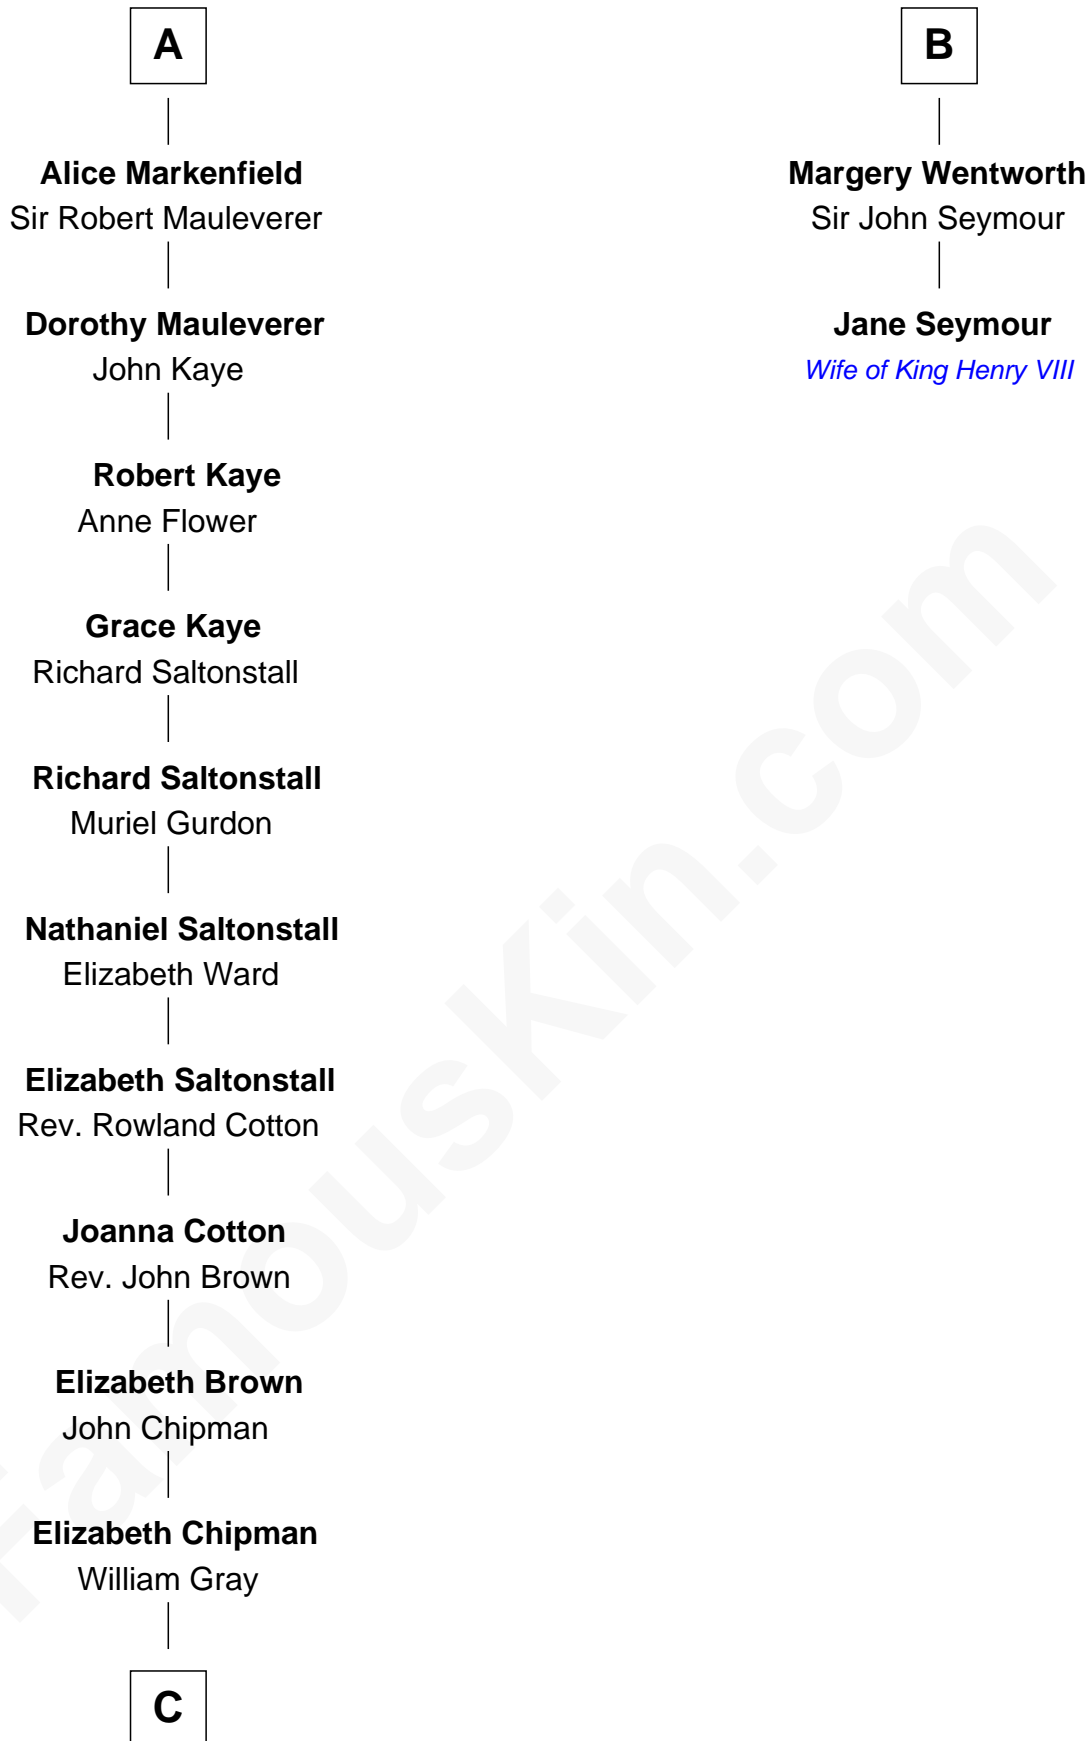

FamousKin.com

Relationship Chart of

Horace Gray

U.S. Supreme Court Justice

8th cousin 10 times removed of

Jane Seymour

3rd Wife of King Henry VIII

C

—
Horace Gray
Harriet Upham

—
Horace Gray
U.S. Supreme Court Justice

FamousKin.com