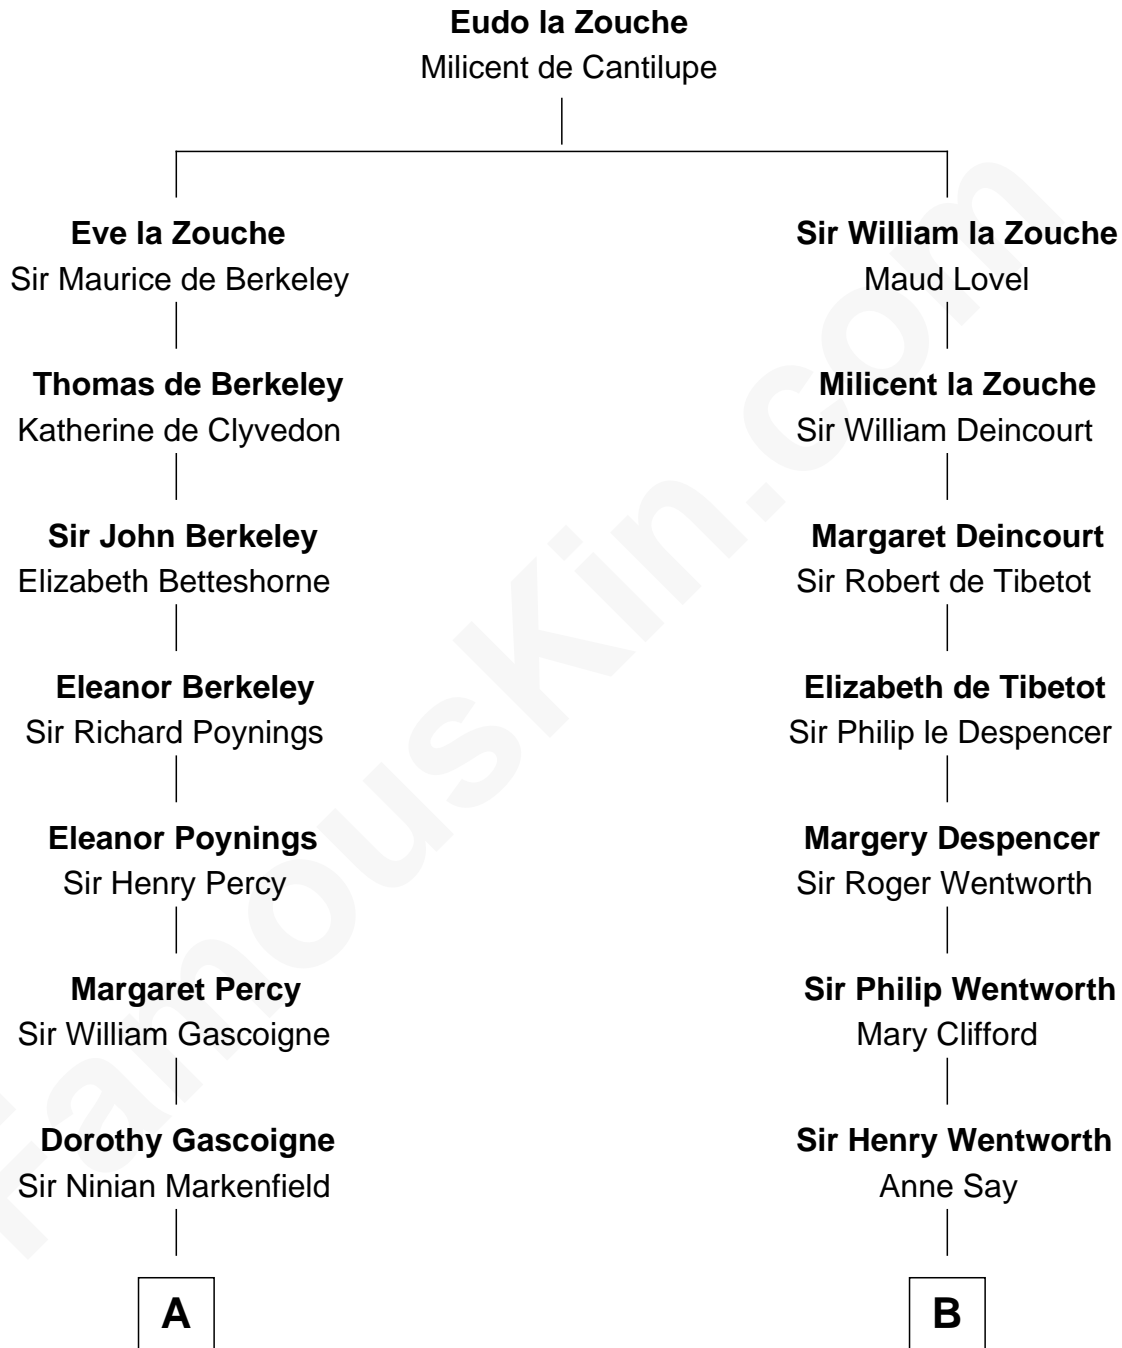

FamousKin.com

Relationship Chart of

Horace Gray

U.S. Supreme Court Justice

8th cousin 10 times removed of

Jane Seymour

3rd Wife of King Henry VIII

C

—
Horace Gray
Harriet Upham

—
Horace Gray
U.S. Supreme Court Justice

FamousKin.com