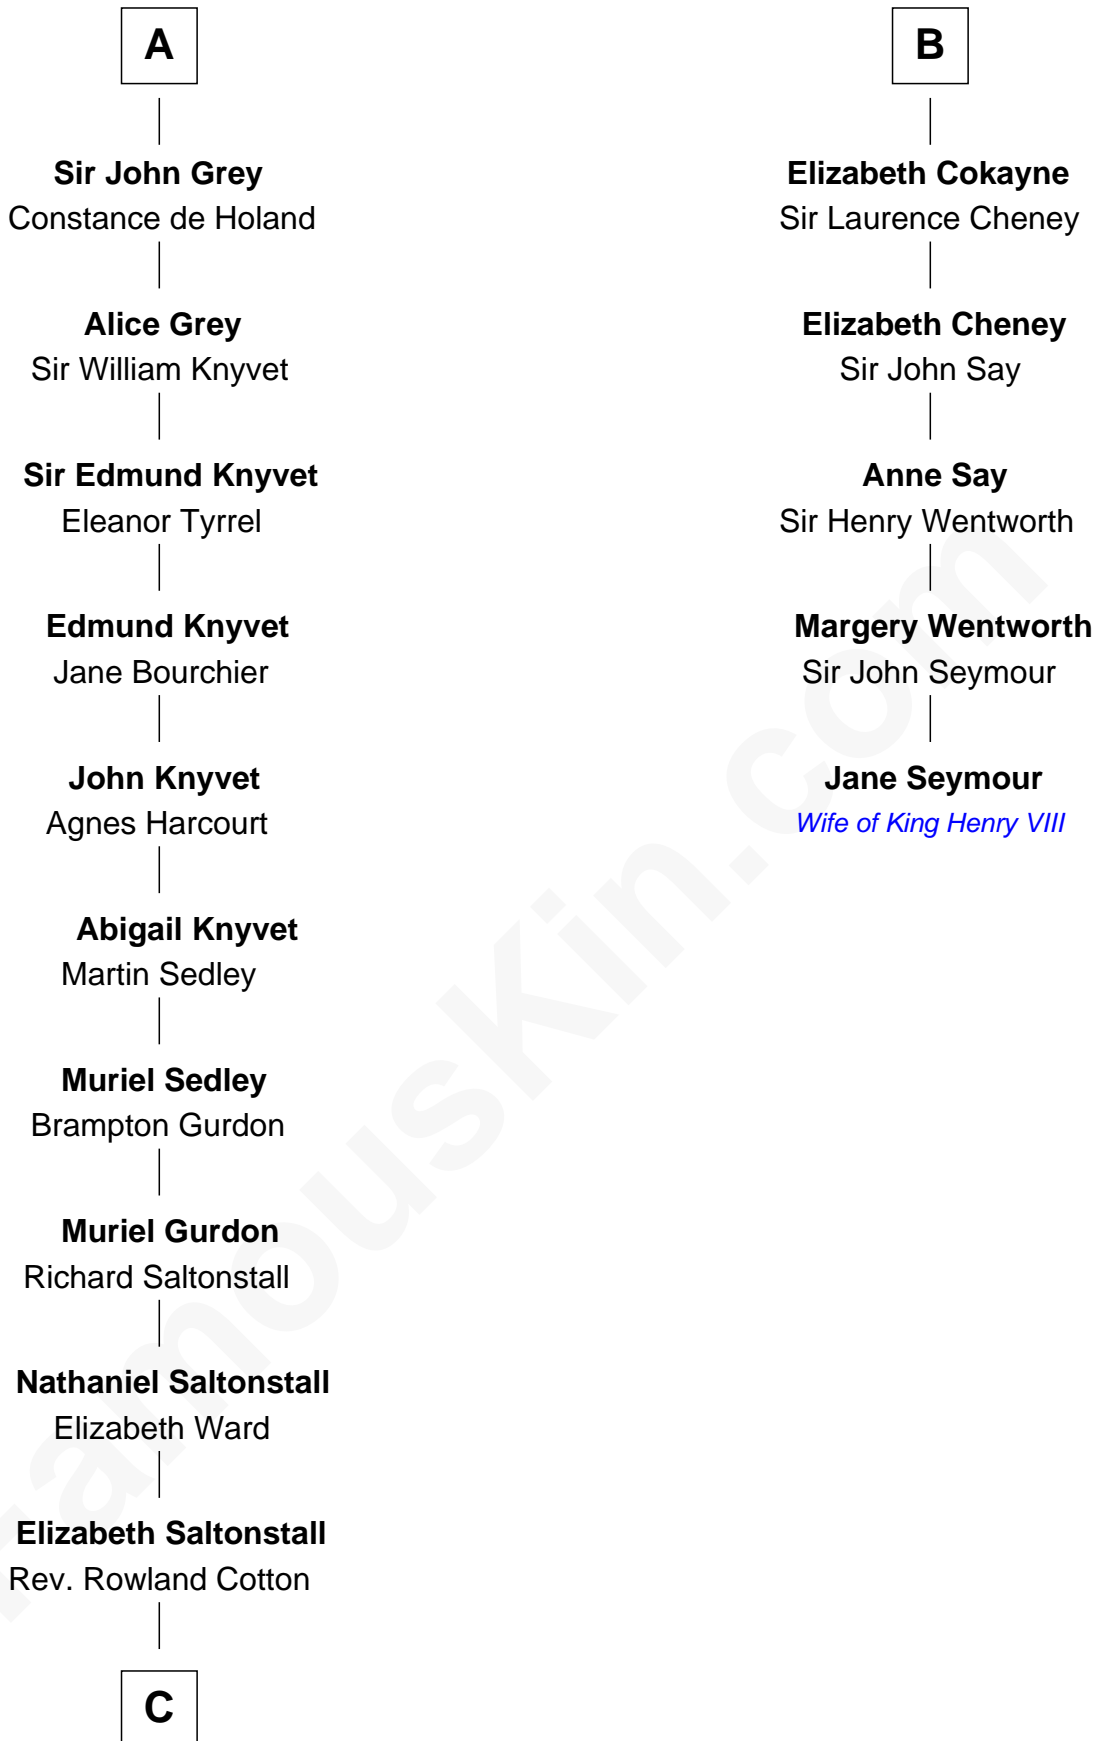

FamousKin.com

Relationship Chart of

Horace Gray

U.S. Supreme Court Justice

11th cousin 10 times removed of

Jane Seymour

3rd Wife of King Henry VIII

Henry of Huntingdon

Ada de Warenne

David of Huntingdon

Maud of Chester

Ada of Huntingdon

Sir Henry de Hastings

Sir Henry de Hastings

Joan de Cantilupe

Sir John de Hastings

Isabel de Valence

Elizabeth de Hastings

Sir Roger de Grey

Sir Reynold de Grey

Eleanor le Strange

Sir Reynold Grey

Margaret de Ros

A

Elizabeth de Hastings

Sir Roger de Grey

Sir Reynold de Grey

Eleanor le Strange

Ida Grey

John Cokayne

B

C