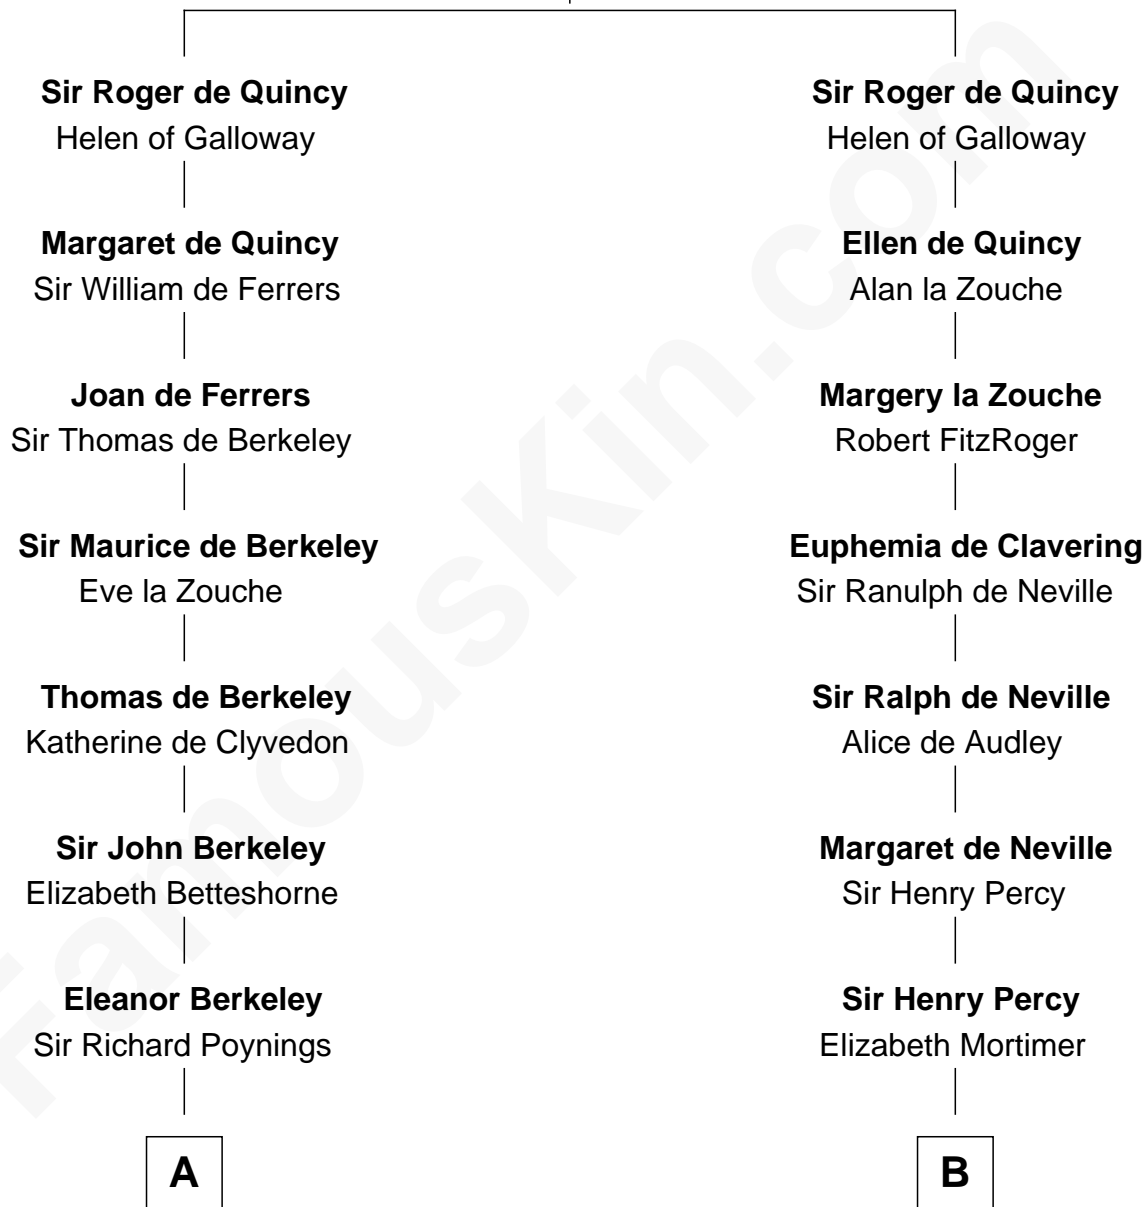

FamousKin.com

Relationship Chart of

Horace Gray

U.S. Supreme Court Justice

11th cousin 10 times removed of

Jane Seymour

3rd Wife of King Henry VIII

Saher de Quincy
Margaret de Beaumont