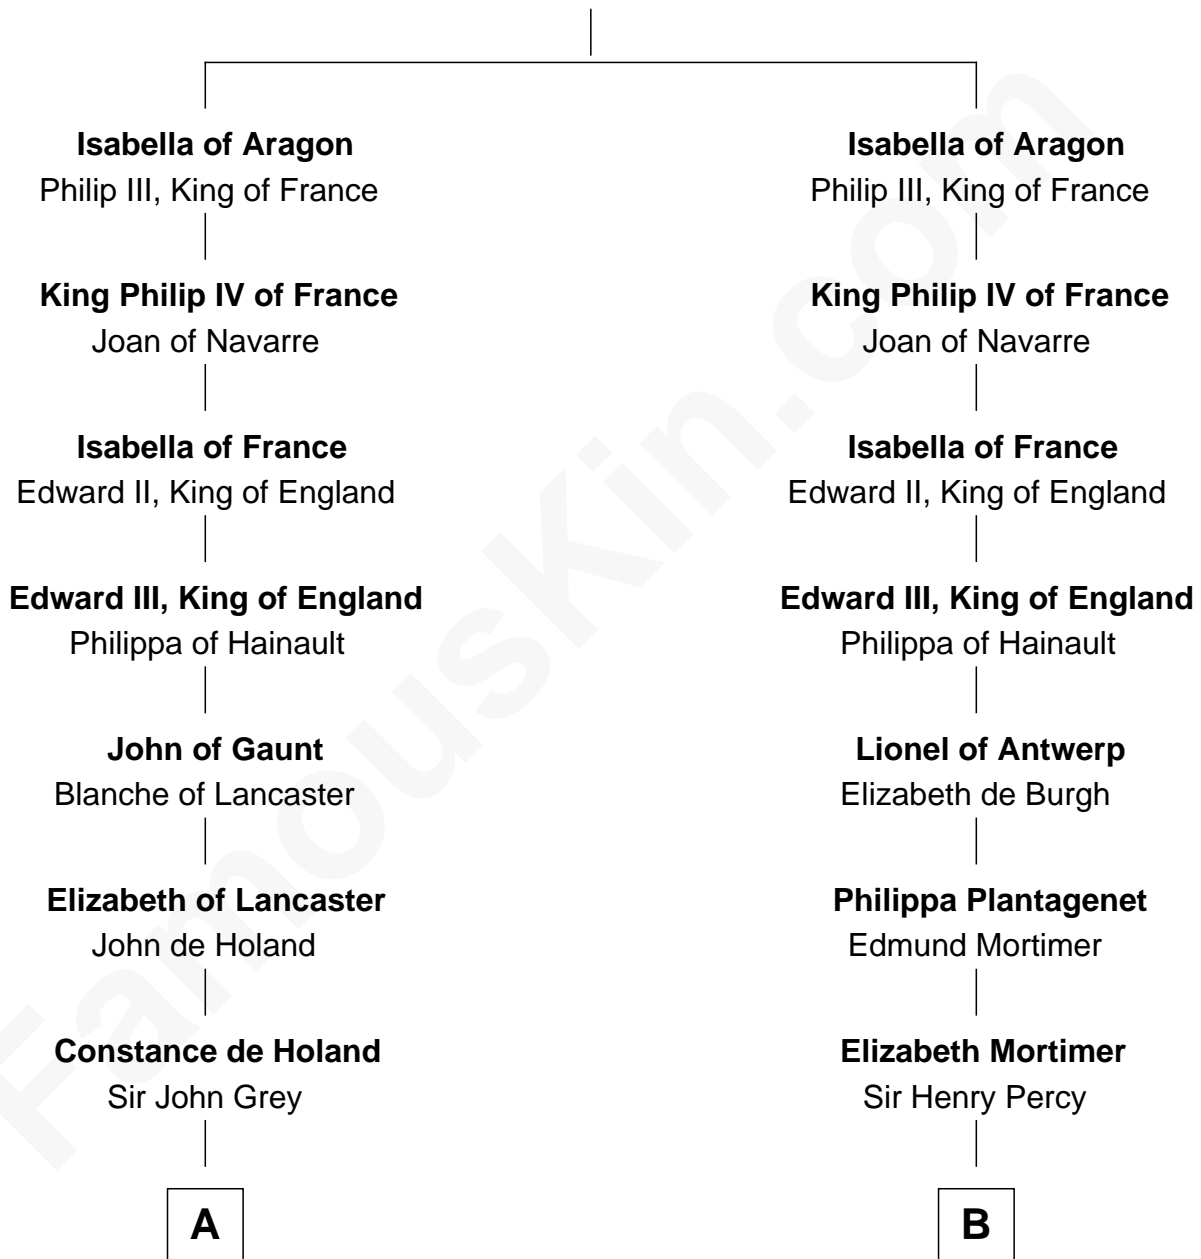

FamousKin.com

Relationship Chart of

Horace Gray

U.S. Supreme Court Justice

11th cousin 9 times removed of

Jane Seymour

3rd Wife of King Henry VIII

James I, King of Aragon

Yolanda of Hungary

C

—
Elizabeth Brown

John Chipman

—
Elizabeth Chipman

William Gray

—
Horace Gray

Harriet Upham

—
Horace Gray

U.S. Supreme Court Justice

FamousKin.com