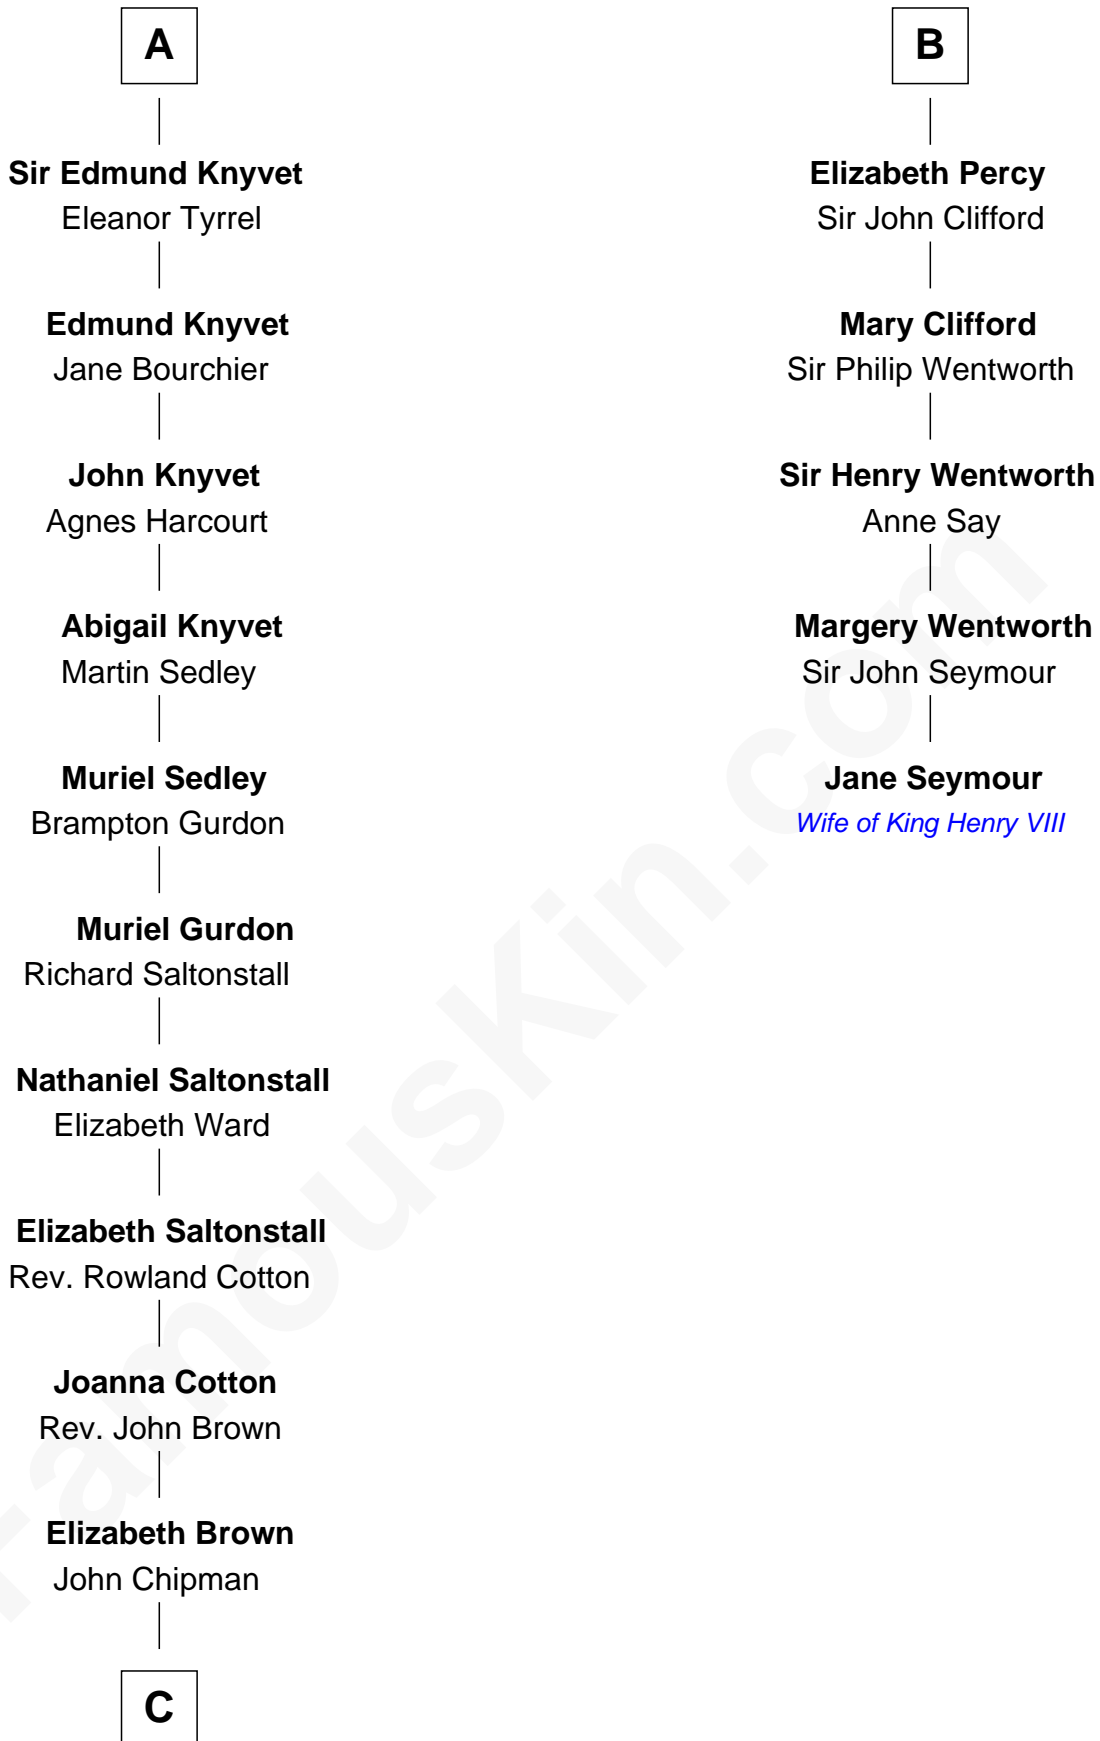

FamousKin.com

Relationship Chart of

Horace Gray

U.S. Supreme Court Justice

11th cousin 8 times removed of

Jane Seymour

3rd Wife of King Henry VIII

C

—
Elizabeth Chipman

William Gray

—
Horace Gray

Harriet Upham

—
Horace Gray

U.S. Supreme Court Justice

FamousKin.com