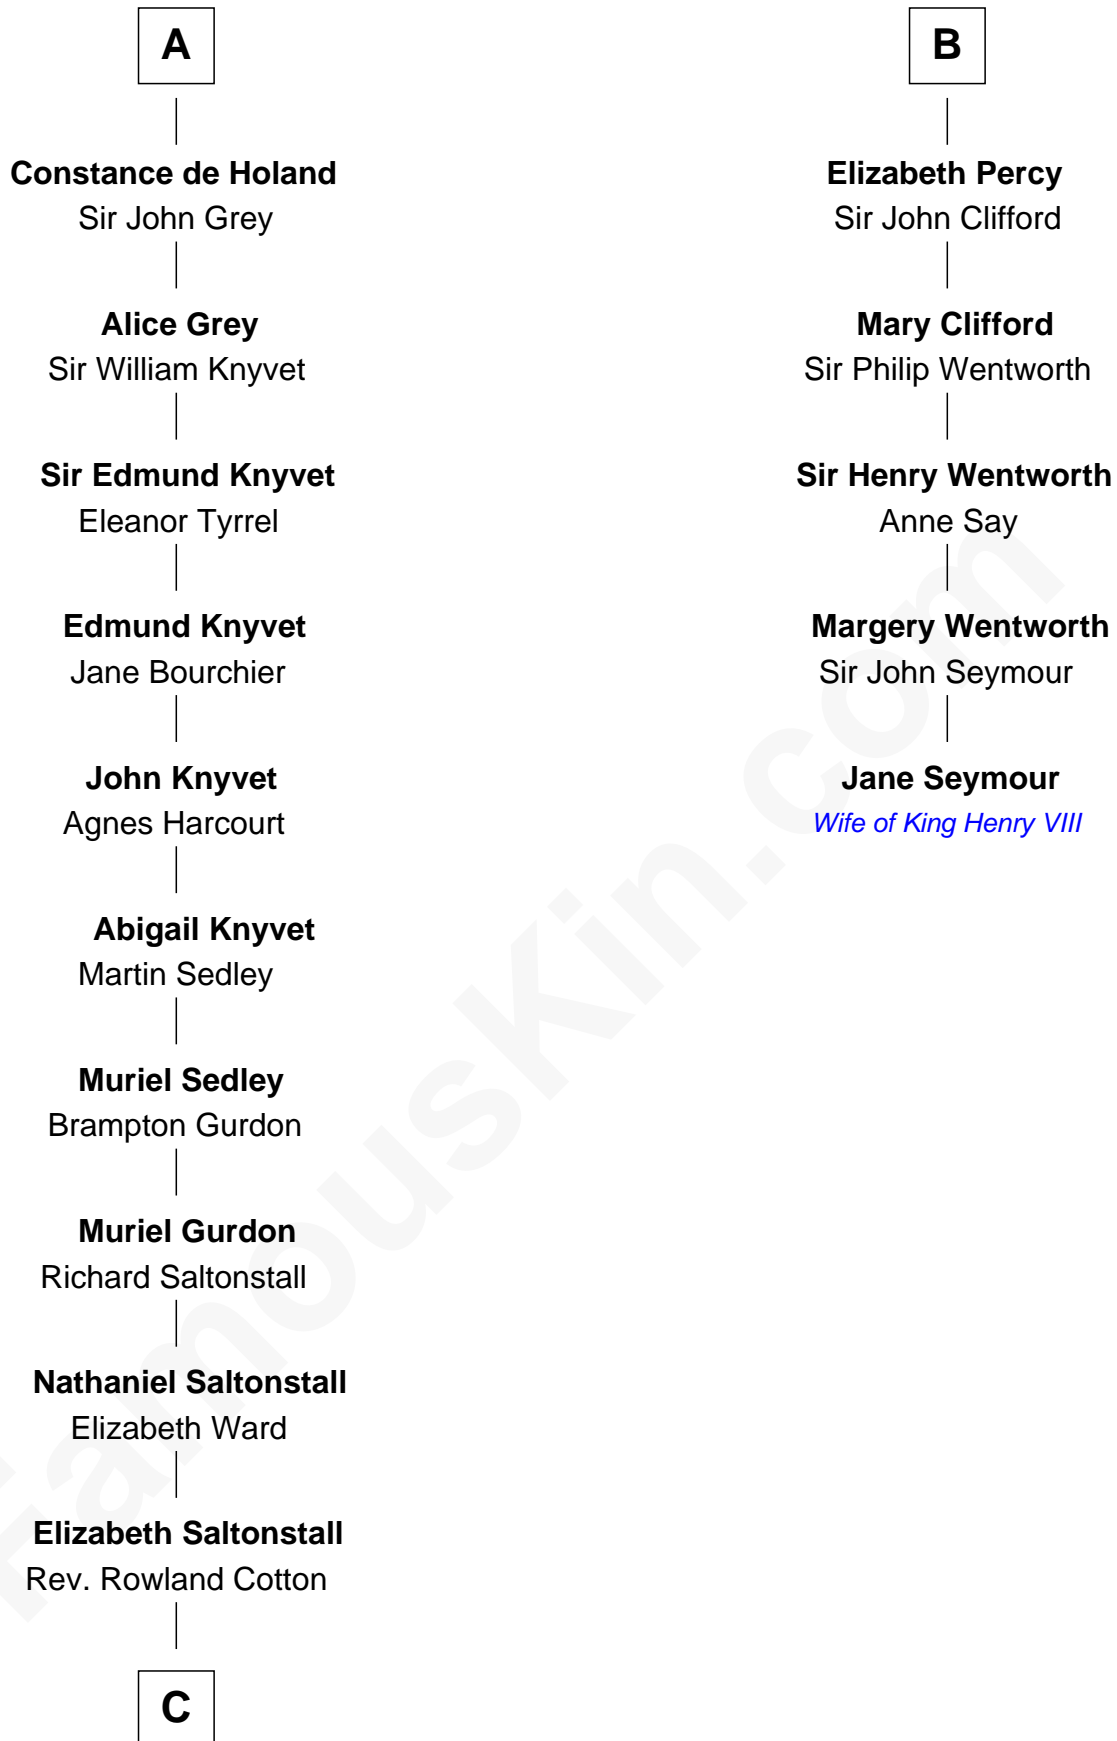

FamousKin.com

Relationship Chart of

Horace Gray

U.S. Supreme Court Justice

11th cousin 10 times removed of

Jane Seymour

3rd Wife of King Henry VIII

William FitzPatrick

Eleonore de Vitre

C

Joanna Cotton
Rev. John Brown

Elizabeth Brown
John Chipman

Elizabeth Chipman
William Gray

Horace Gray
Harriet Upham

Horace Gray
U.S. Supreme Court Justice