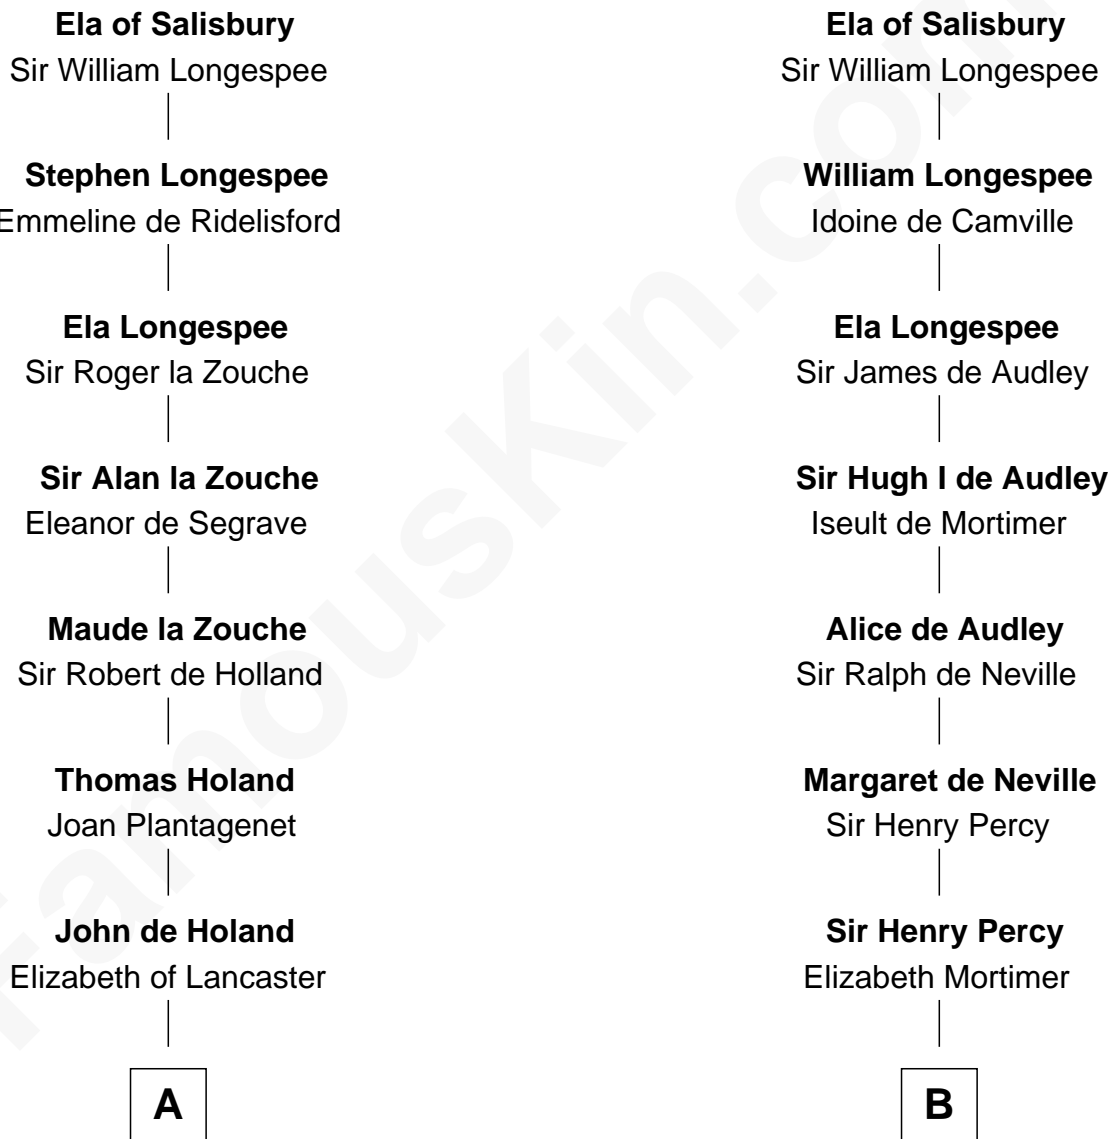

FamousKin.com

Relationship Chart of

Horace Gray

U.S. Supreme Court Justice

11th cousin 10 times removed of

Jane Seymour

3rd Wife of King Henry VIII

William FitzPatrick

Eleonore de Vitre

C

Joanna Cotton
Rev. John Brown

Elizabeth Brown
John Chipman

Elizabeth Chipman
William Gray

Horace Gray
Harriet Upham

Horace Gray
U.S. Supreme Court Justice