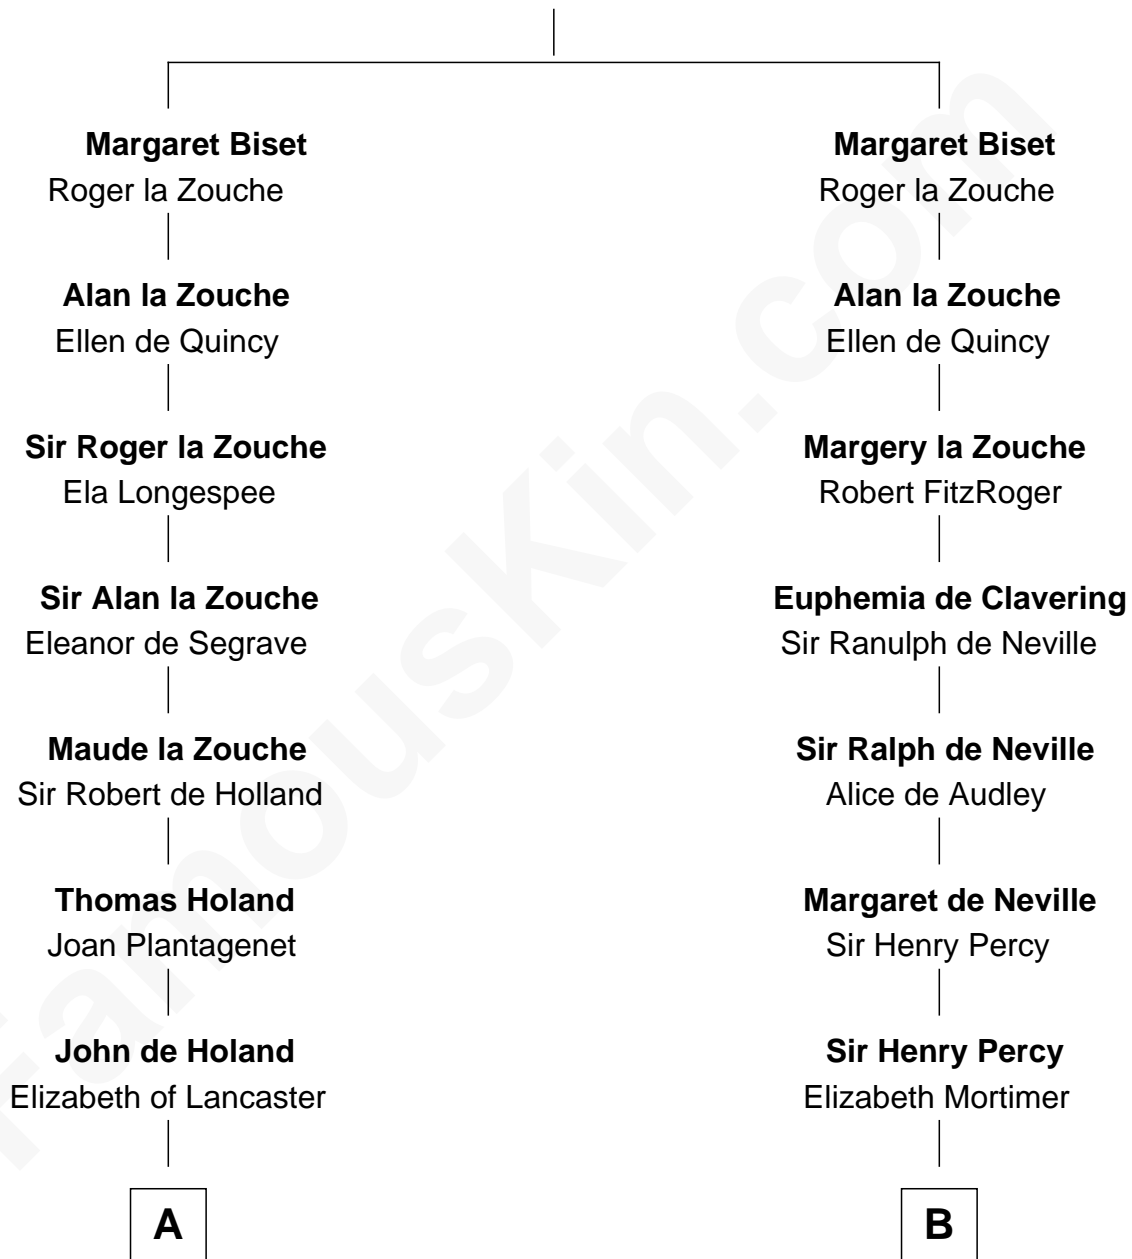

## Relationship Chart of

### Horace Gray

*U.S. Supreme Court Justice*

11th cousin 10 times removed of

### Jane Seymour

*3rd Wife of King Henry VIII*

Henry Biset

**C**

**Joanna Cotton**  
Rev. John Brown

**Elizabeth Brown**  
John Chipman

**Elizabeth Chipman**  
William Gray

**Horace Gray**  
Harriet Upham

**Horace Gray**  
*U.S. Supreme Court Justice*