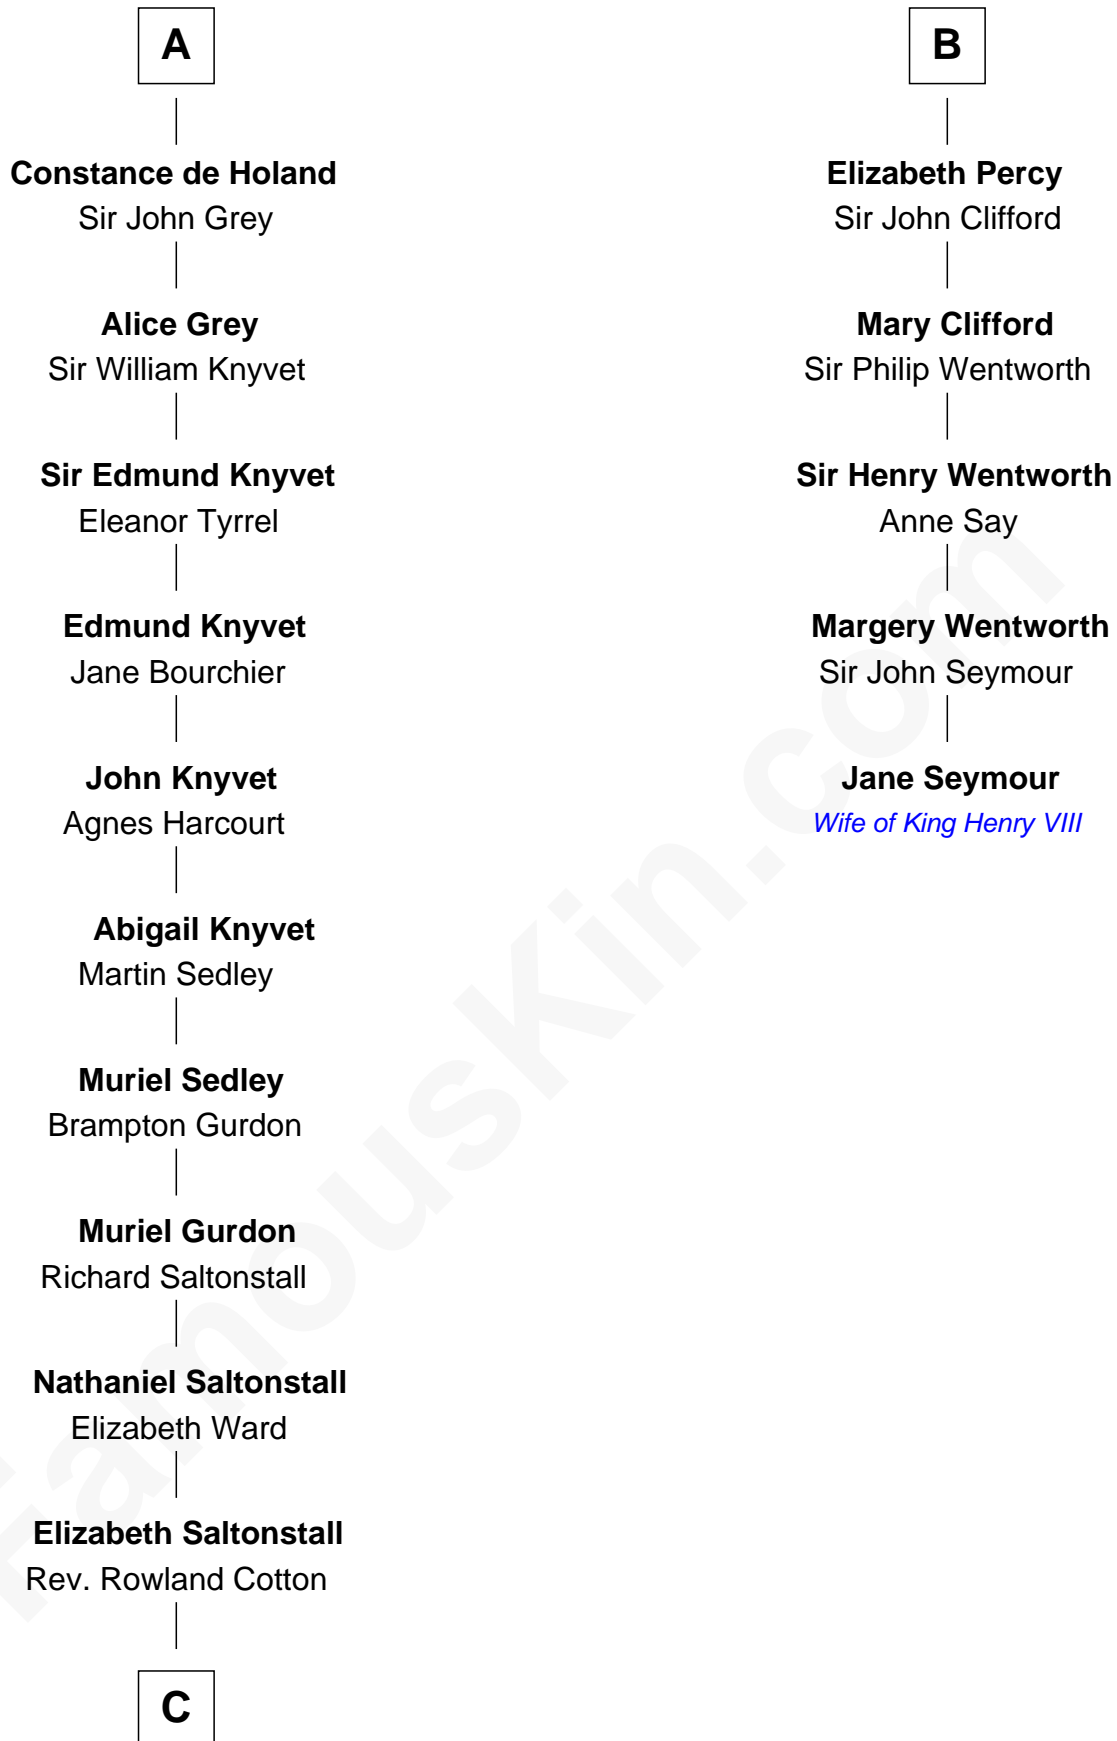

## Relationship Chart of

### Horace Gray

*U.S. Supreme Court Justice*

11th cousin 10 times removed of

### Jane Seymour

*3rd Wife of King Henry VIII*

Henry Biset

**C**

**Joanna Cotton**  
Rev. John Brown

**Elizabeth Brown**  
John Chipman

**Elizabeth Chipman**  
William Gray

**Horace Gray**  
Harriet Upham

**Horace Gray**  
*U.S. Supreme Court Justice*