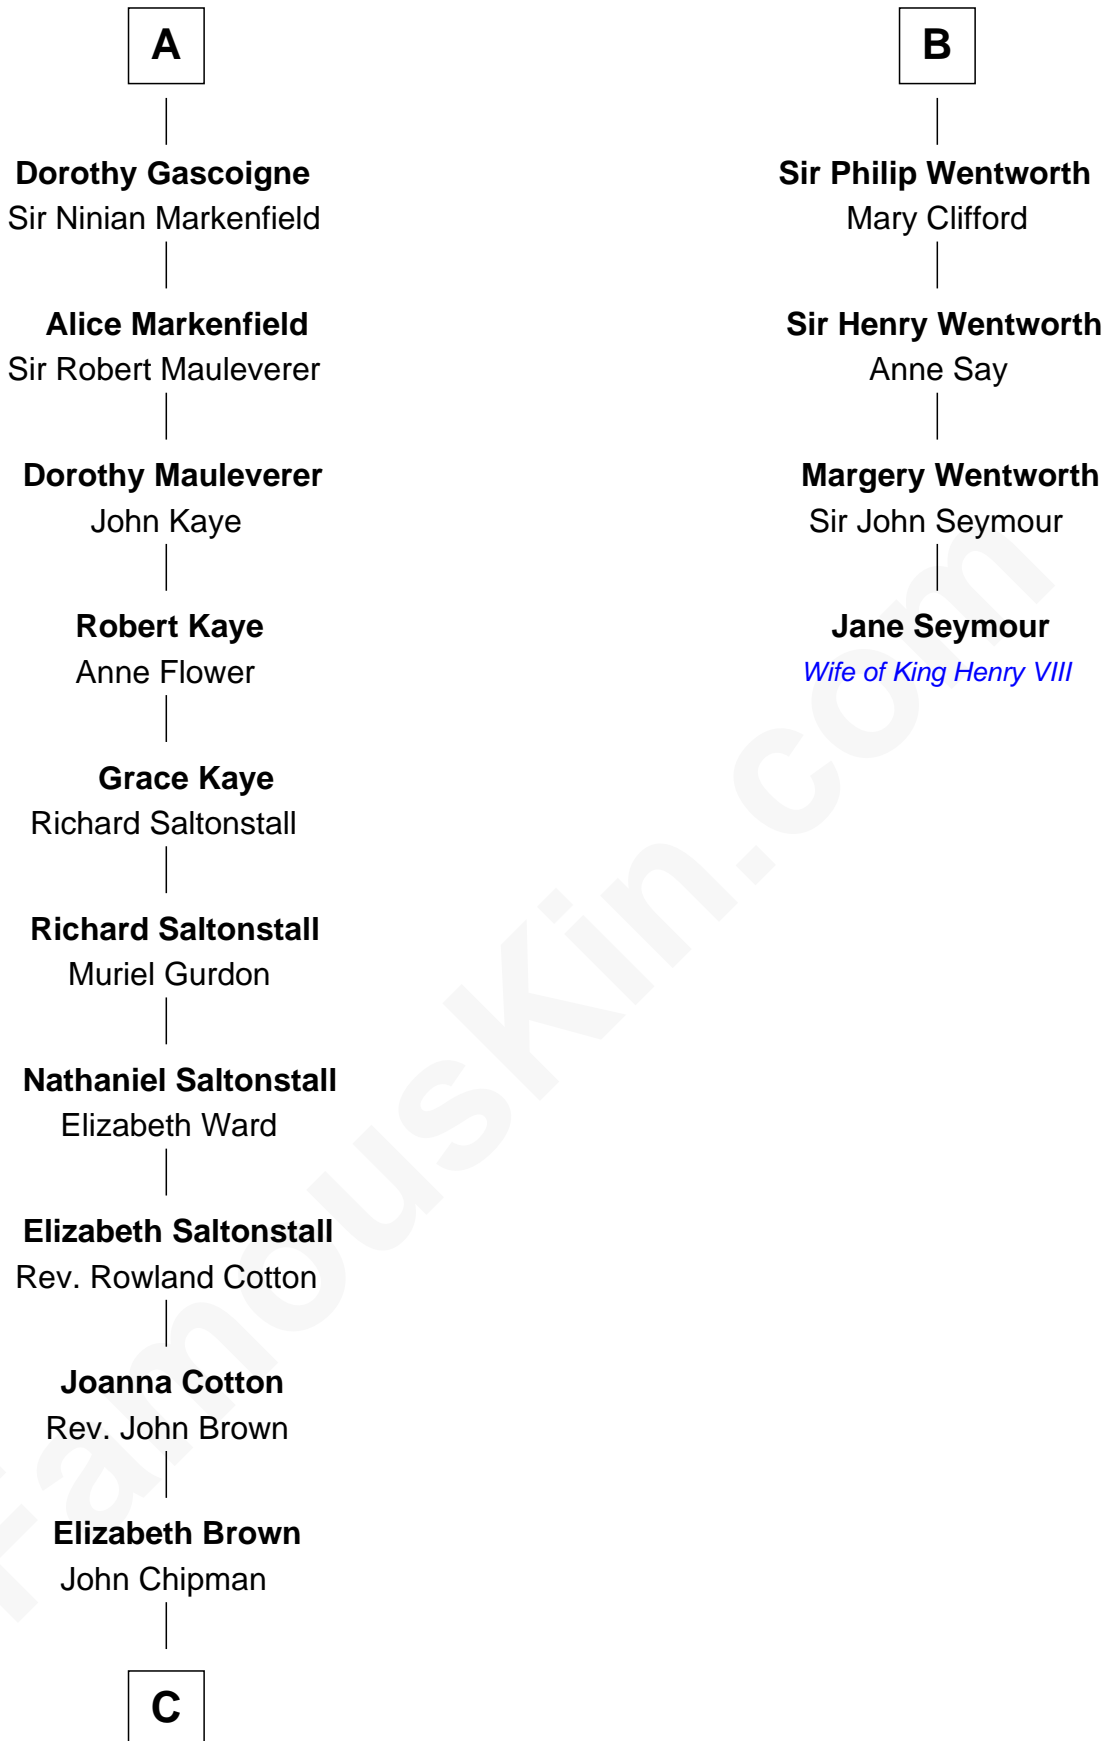

FamousKin.com

Relationship Chart of

Horace Gray

U.S. Supreme Court Justice

10th cousin 9 times removed of

Jane Seymour

3rd Wife of King Henry VIII

C

—
Elizabeth Chipman

William Gray

—
Horace Gray

Harriet Upham

—
Horace Gray

U.S. Supreme Court Justice

FamousKin.com