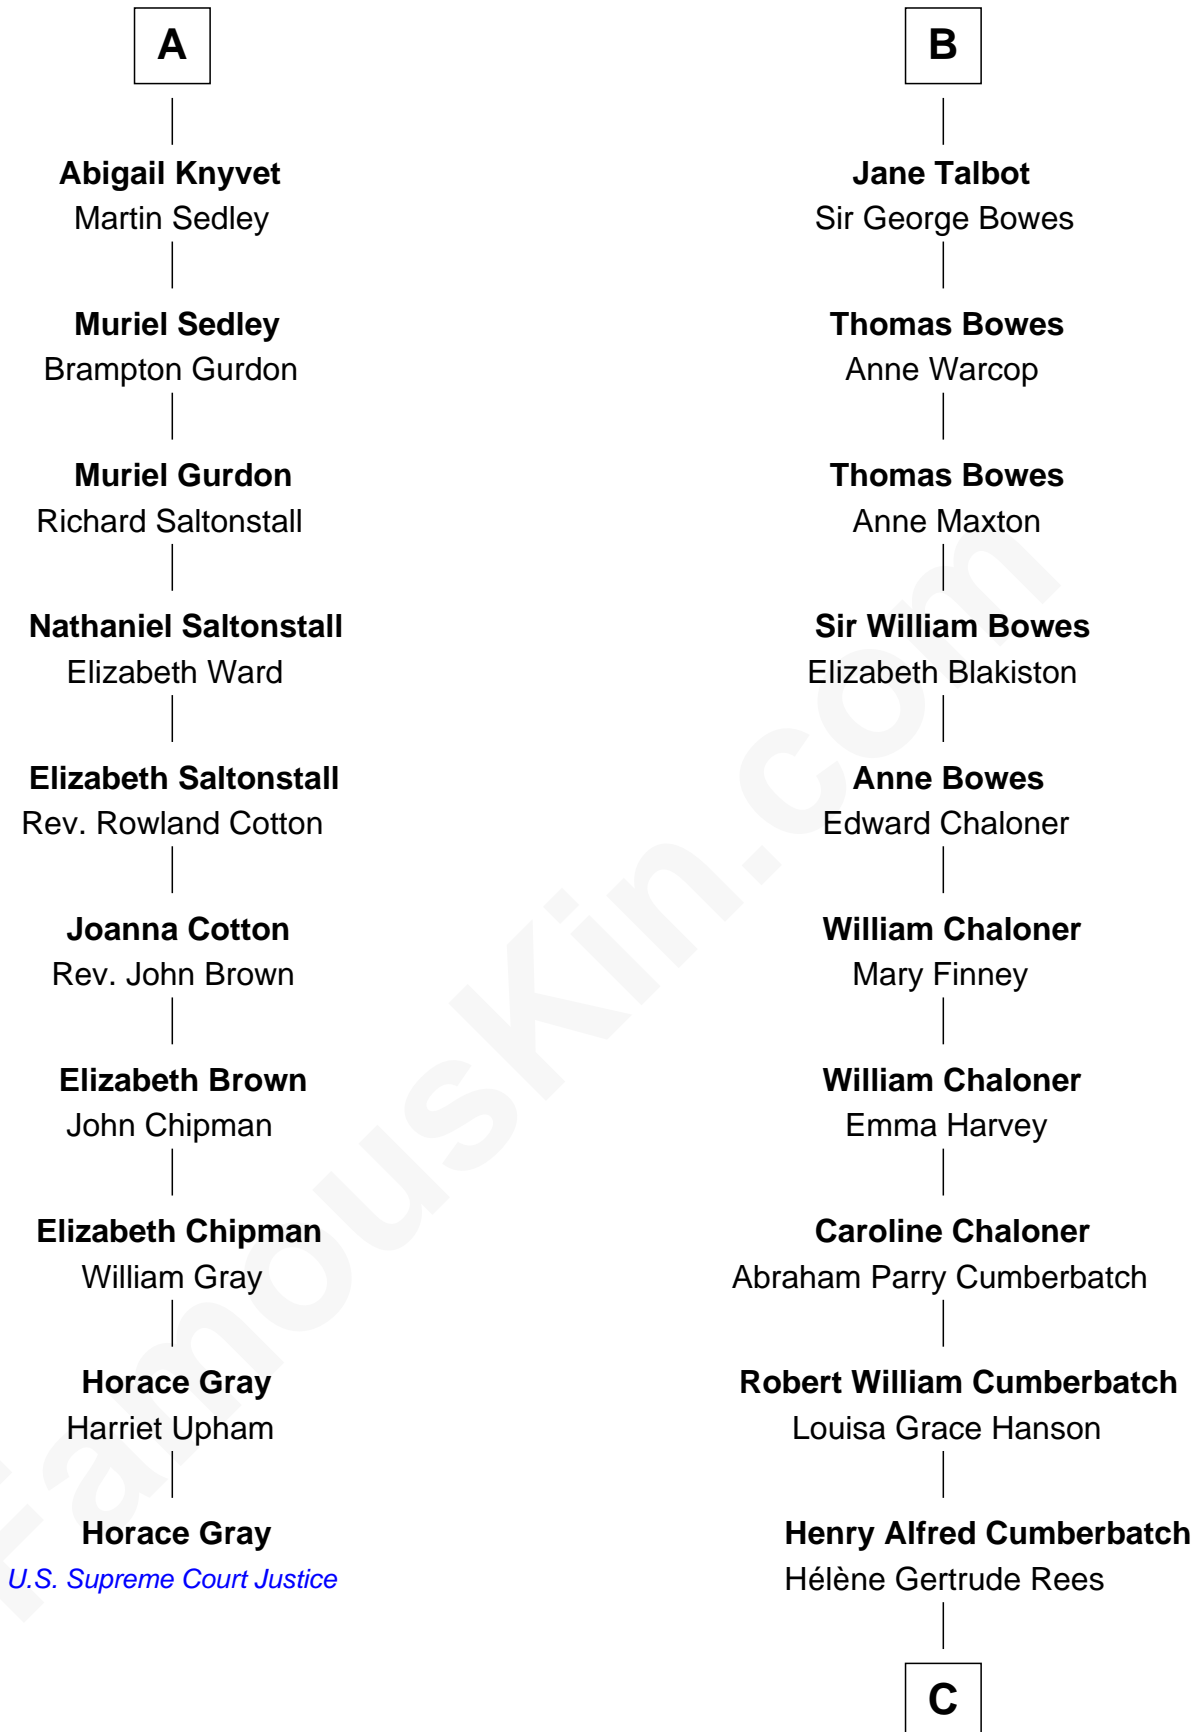

FamousKin.com

Relationship Chart of

Horace Gray

U.S. Supreme Court Justice

16th cousin 3 times removed of

Benedict Cumberbatch

Movie, Television and Stage Actor

C