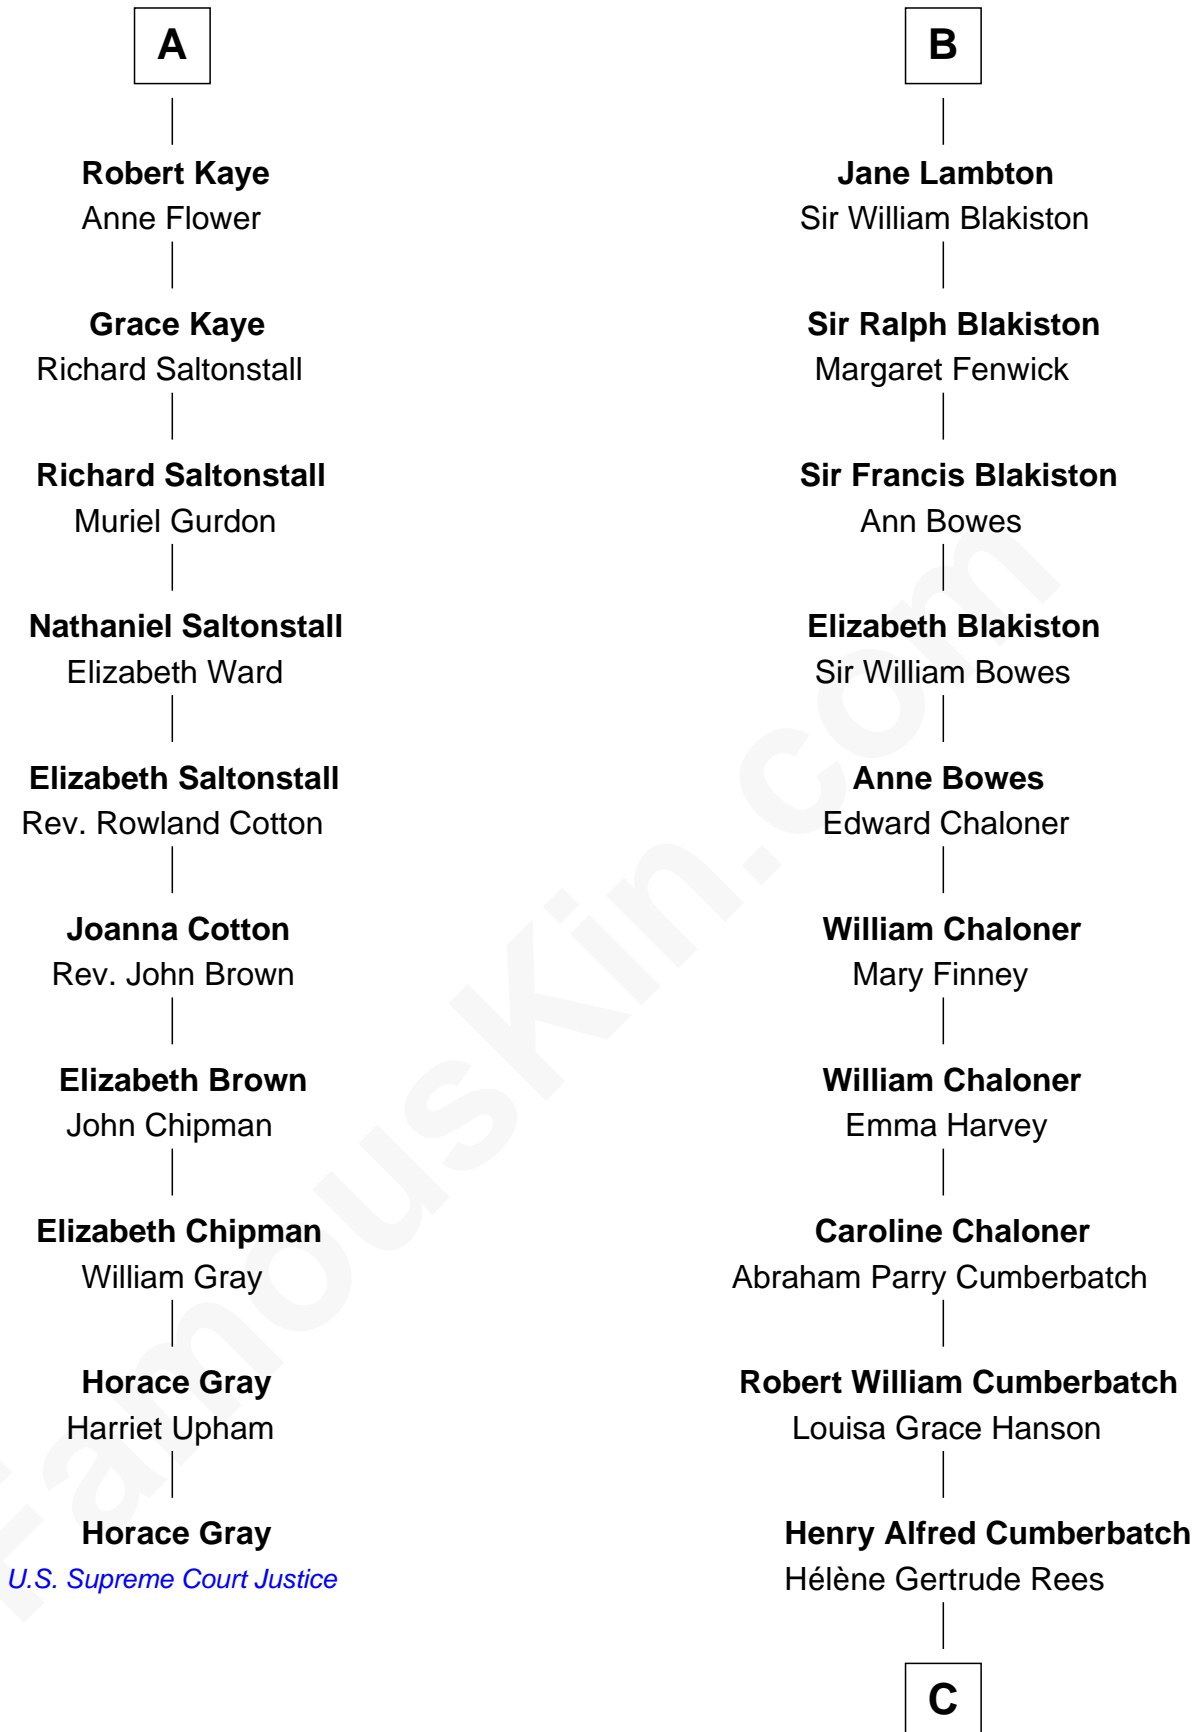

FamousKin.com

Relationship Chart of Horace Gray

U.S. Supreme Court Justice

16th cousin 3 times removed of

Benedict Cumberbatch

Movie, Television and Stage Actor

C

Henry Carlton Cumberbatch