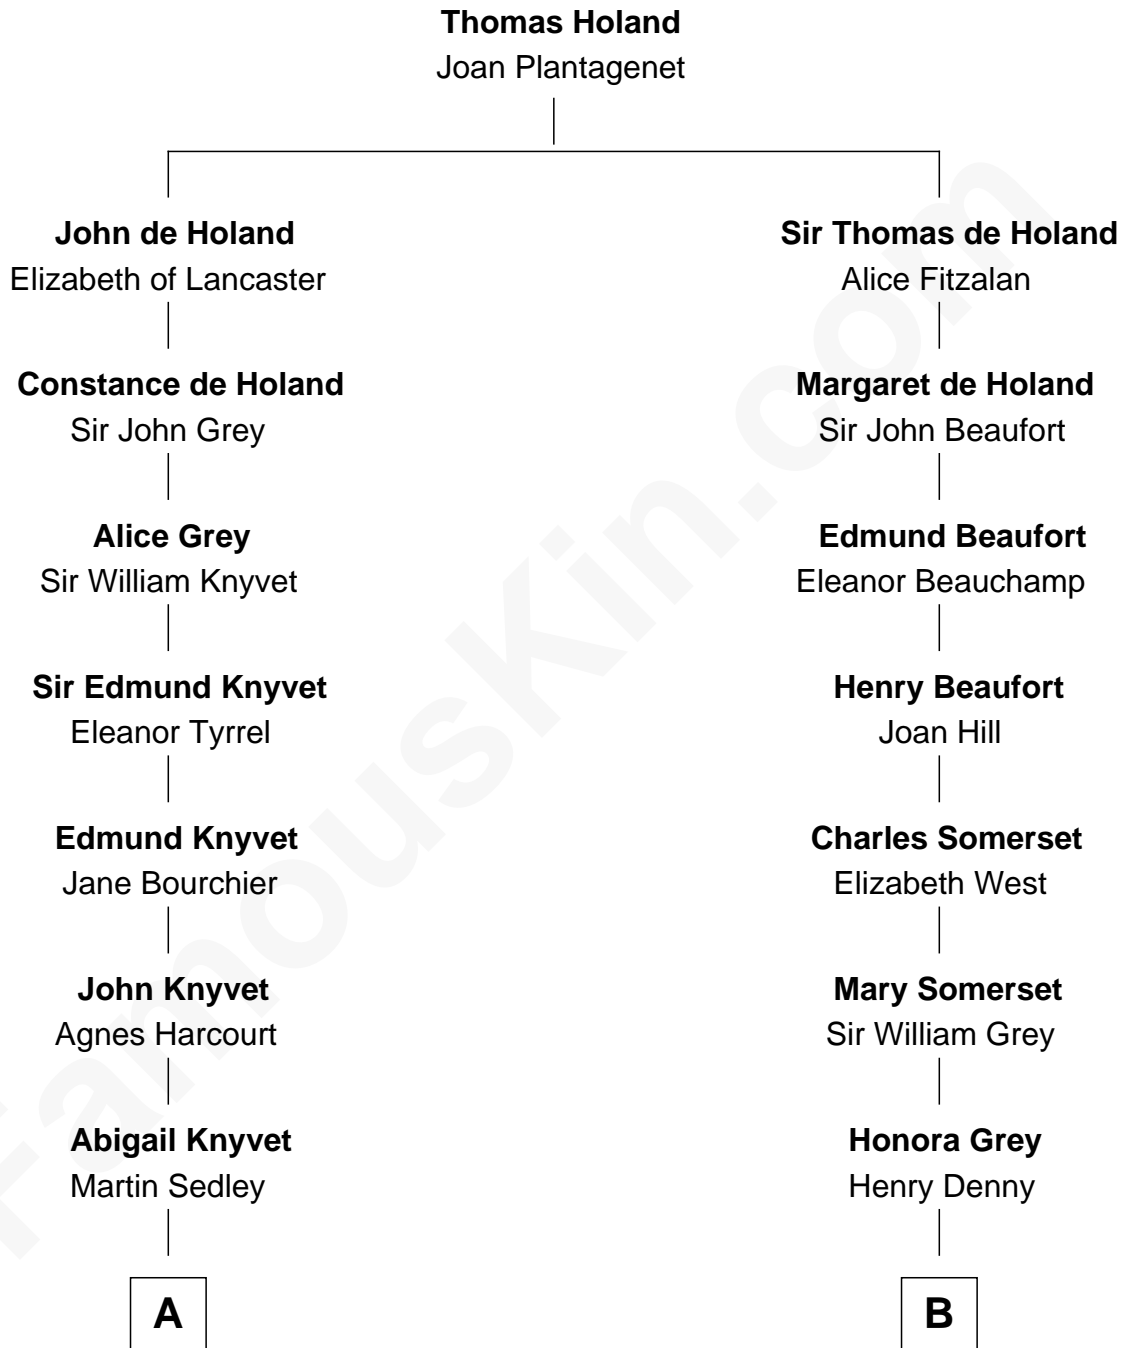

FamousKin.com

Relationship Chart of

Horace Gray

U.S. Supreme Court Justice

15th cousin 4 times removed of

Benedict Cumberbatch

Movie, Television and Stage Actor

C

Henry Carlton Cumberbatch

Pauline Ellen Laing Congdon

Timothy Carlton Congdon Cumberbatch

Wanda Ventham

Benedict Cumberbatch

Movie, Television and Stage Actor

FamousKin.com