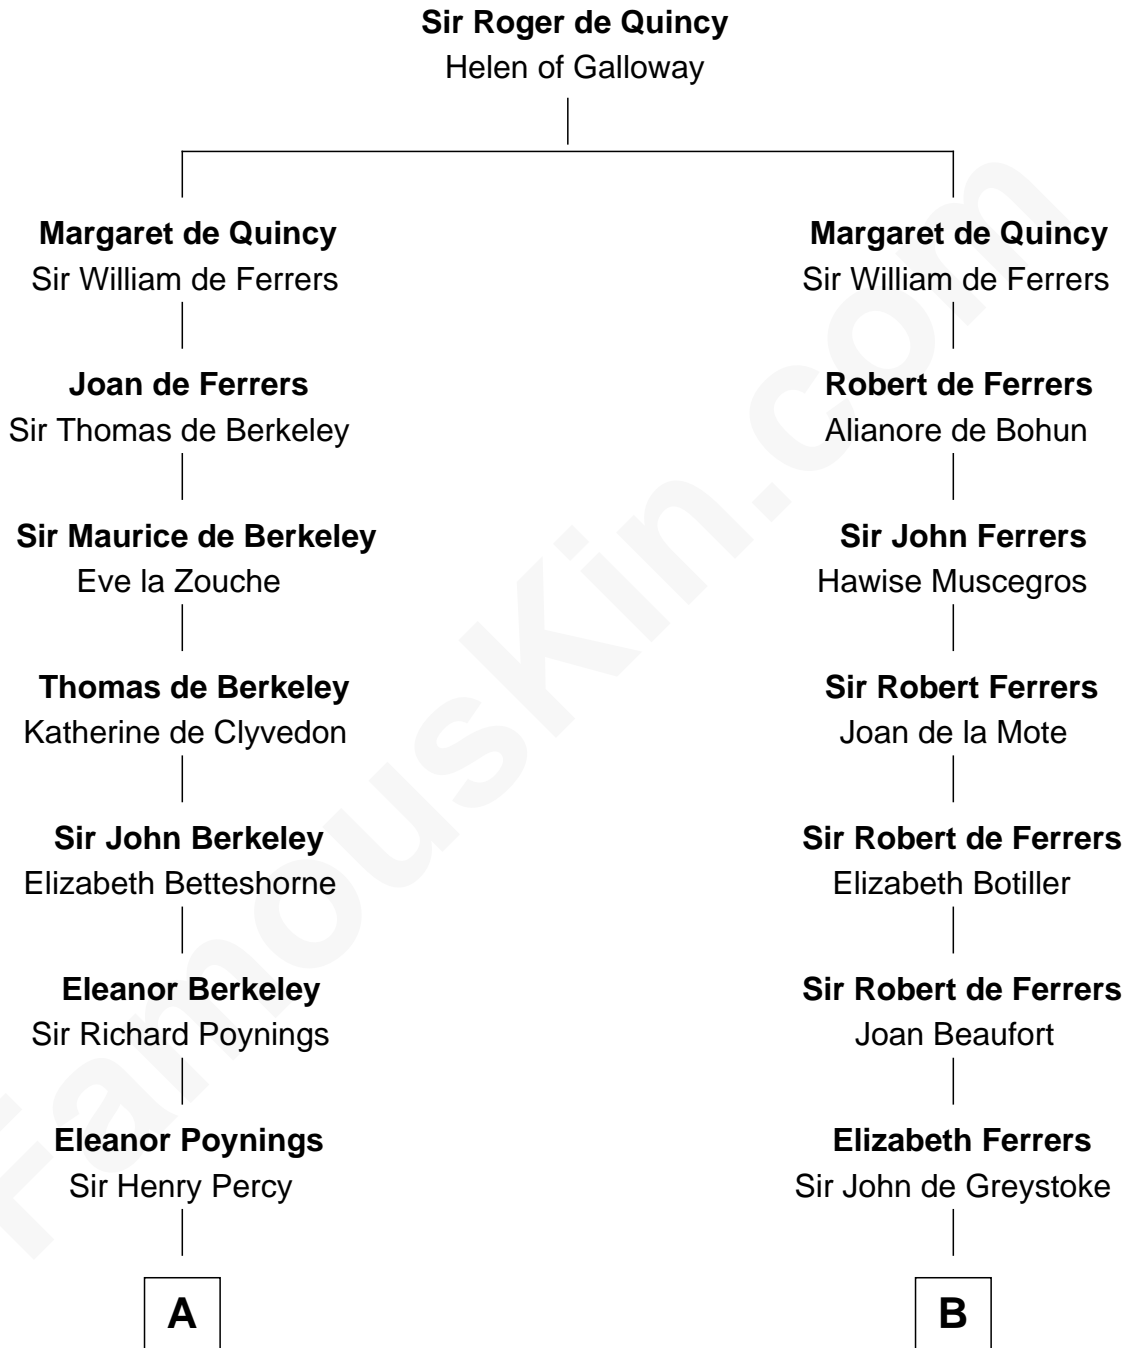

FamousKin.com

Relationship Chart of

Horace Gray

U.S. Supreme Court Justice

20th cousin 1 time removed of

Sir Arthur Conan Doyle

Author, "Sherlock Holmes"

C

Elizabeth Brown

John Chipman

Elizabeth Chipman

William Gray

Horace Gray

Harriet Upham

Horace Gray

U.S. Supreme Court Justice