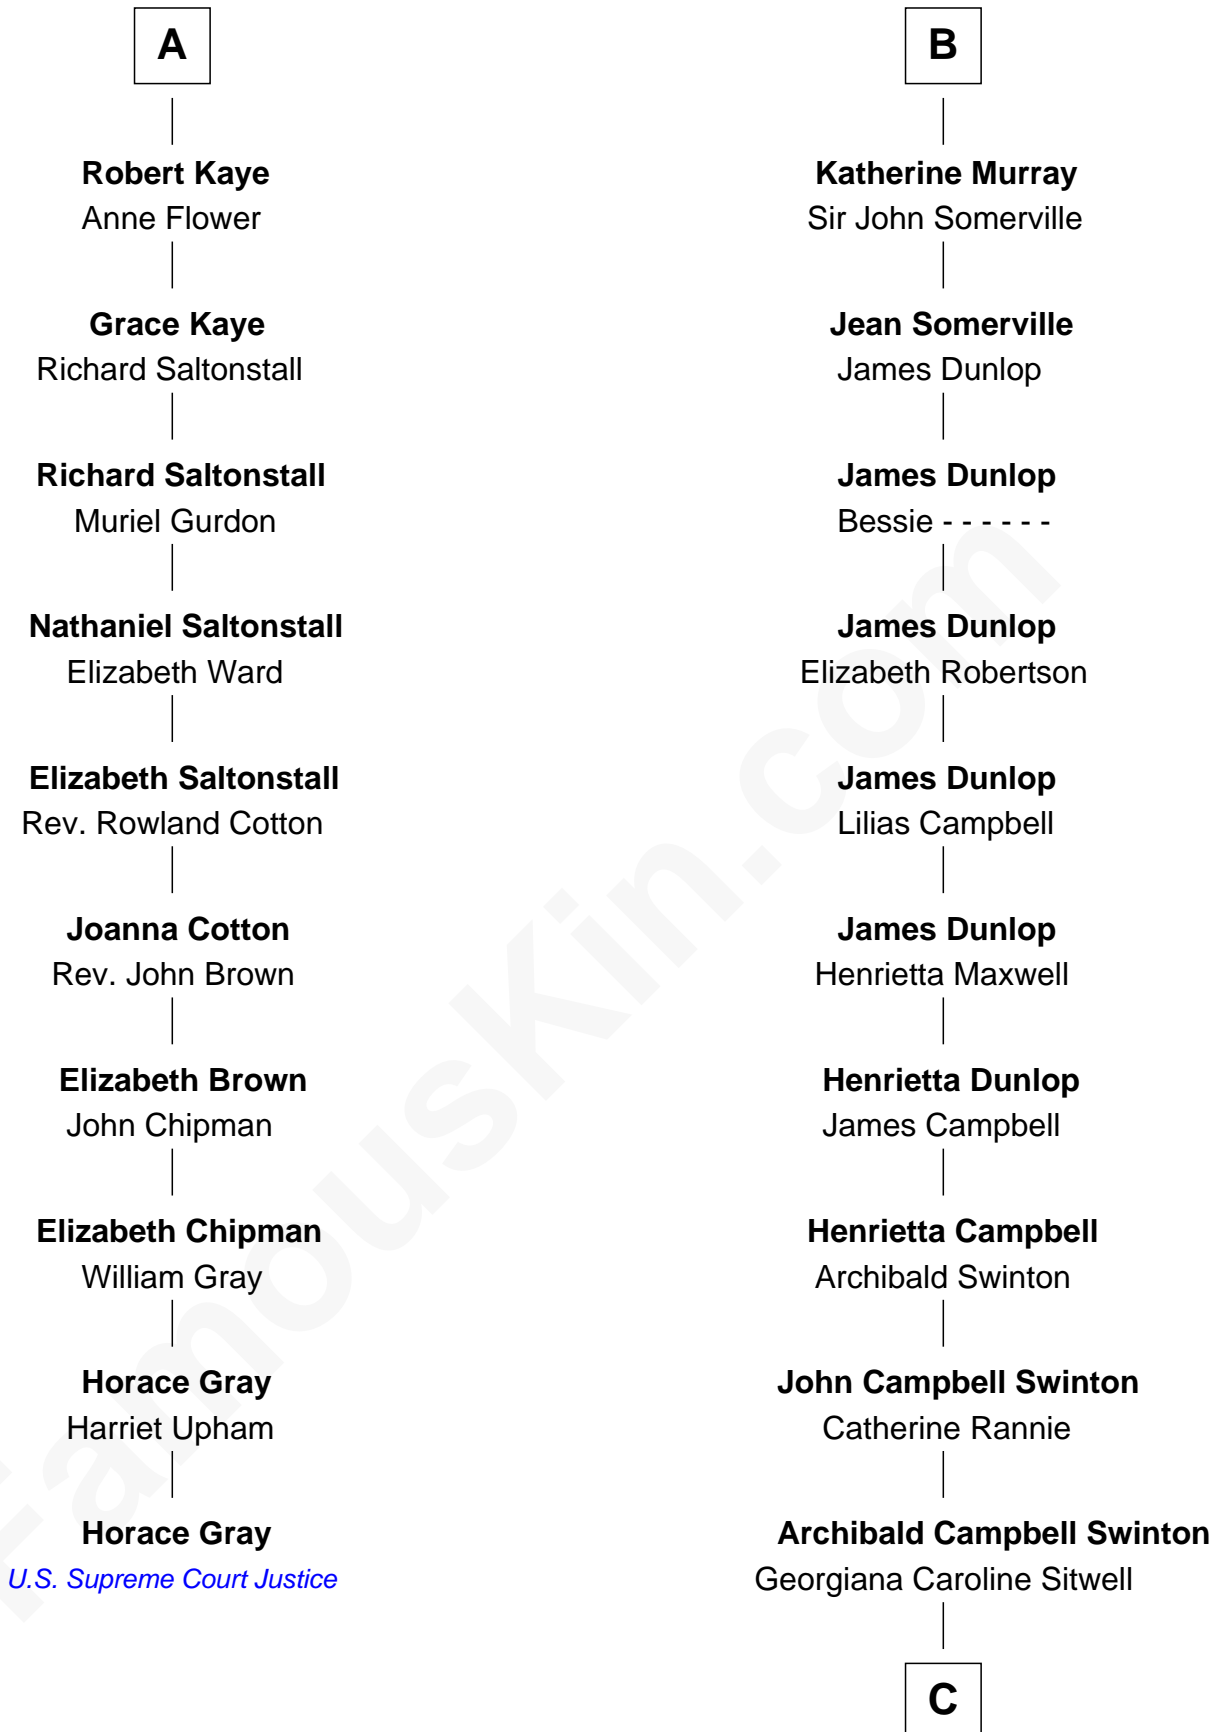

# FamousKin.com Relationship Chart of

**Horace Gray**

*U.S. Supreme Court Justice*

16th cousin 4 times removed of

**Tilda Swinton**

*Movie Actress*

**Katherine Roet**

John of Gaunt

C

**George Sitwell Campbell Swinton**

Elizabeth Ebsworth

**Alan Henry Campbell Swinton**

Mariora Beatrice Evelyn Rochfort Alers-Hankey

**Sir John Swinton**

Judith Balfour Killen

**Tilda Swinton**