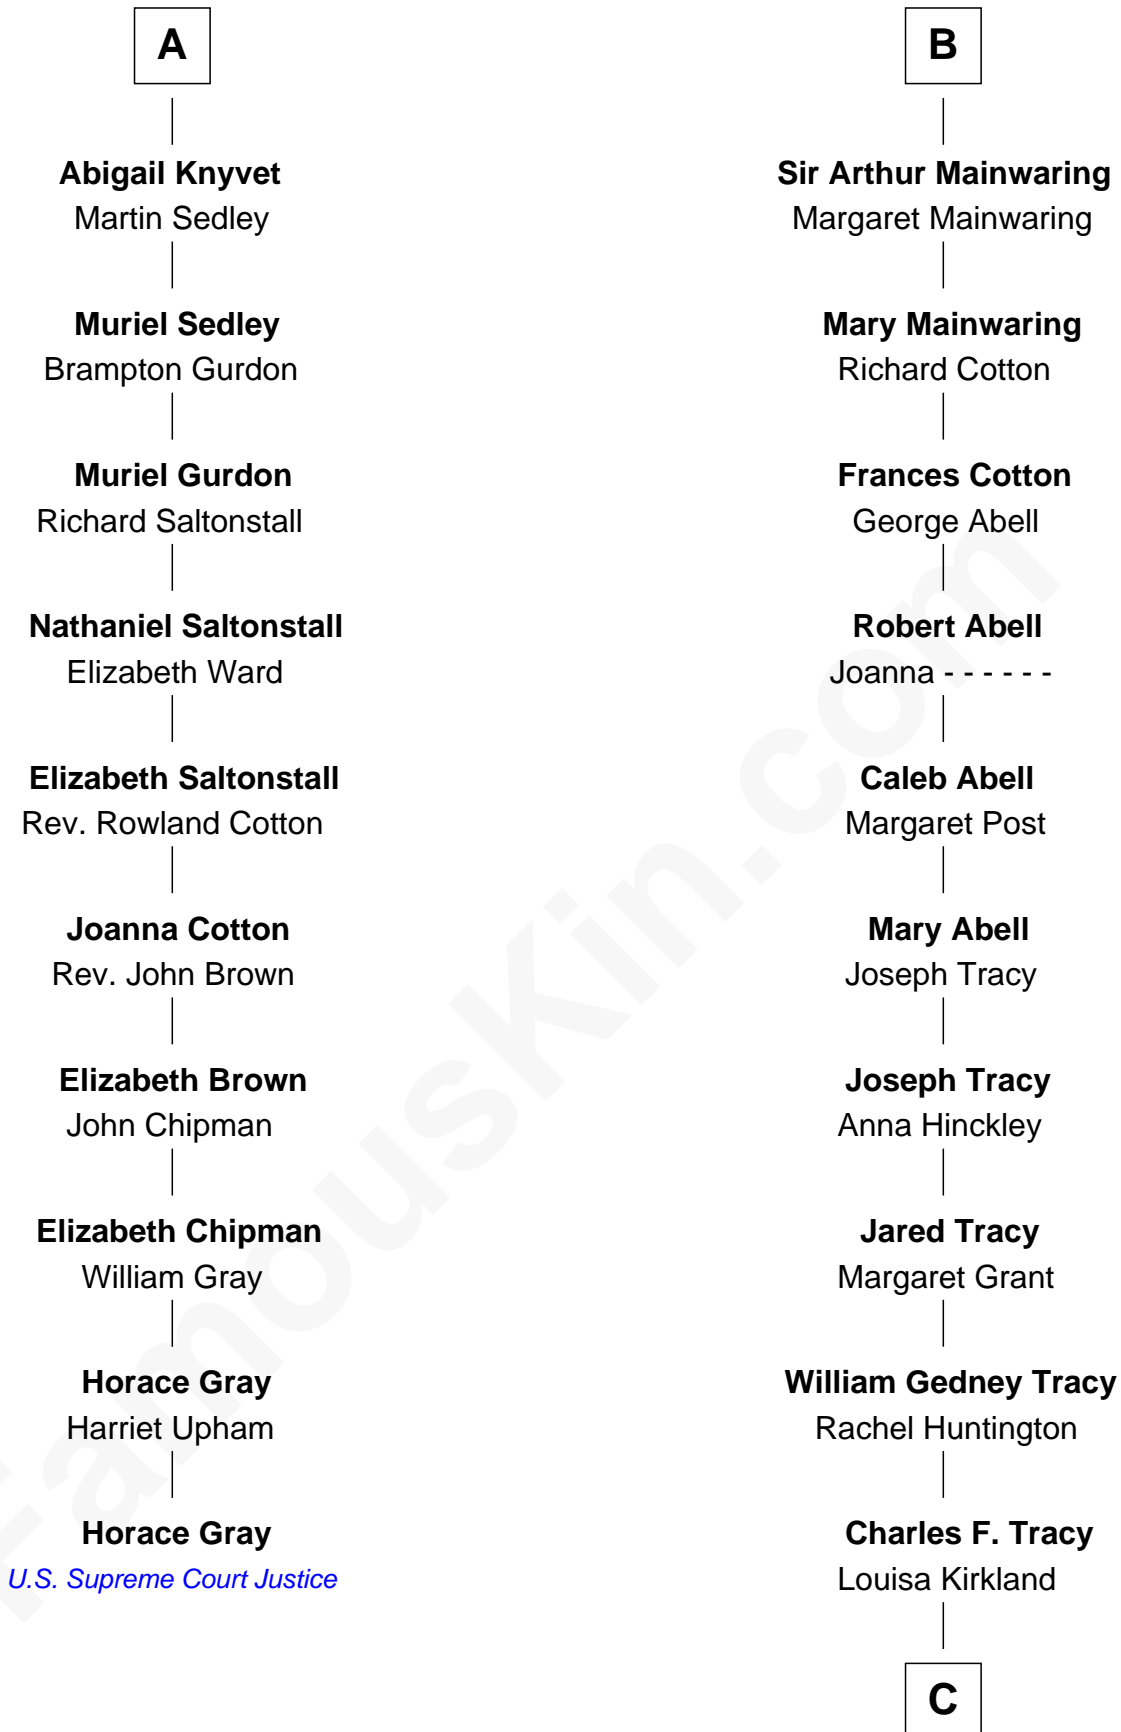

FamousKin.com

Relationship Chart of

Horace Gray

U.S. Supreme Court Justice

16th cousin 3 times removed of

Henry Sturgis Morgan

Co-Founder of Morgan Stanley

C