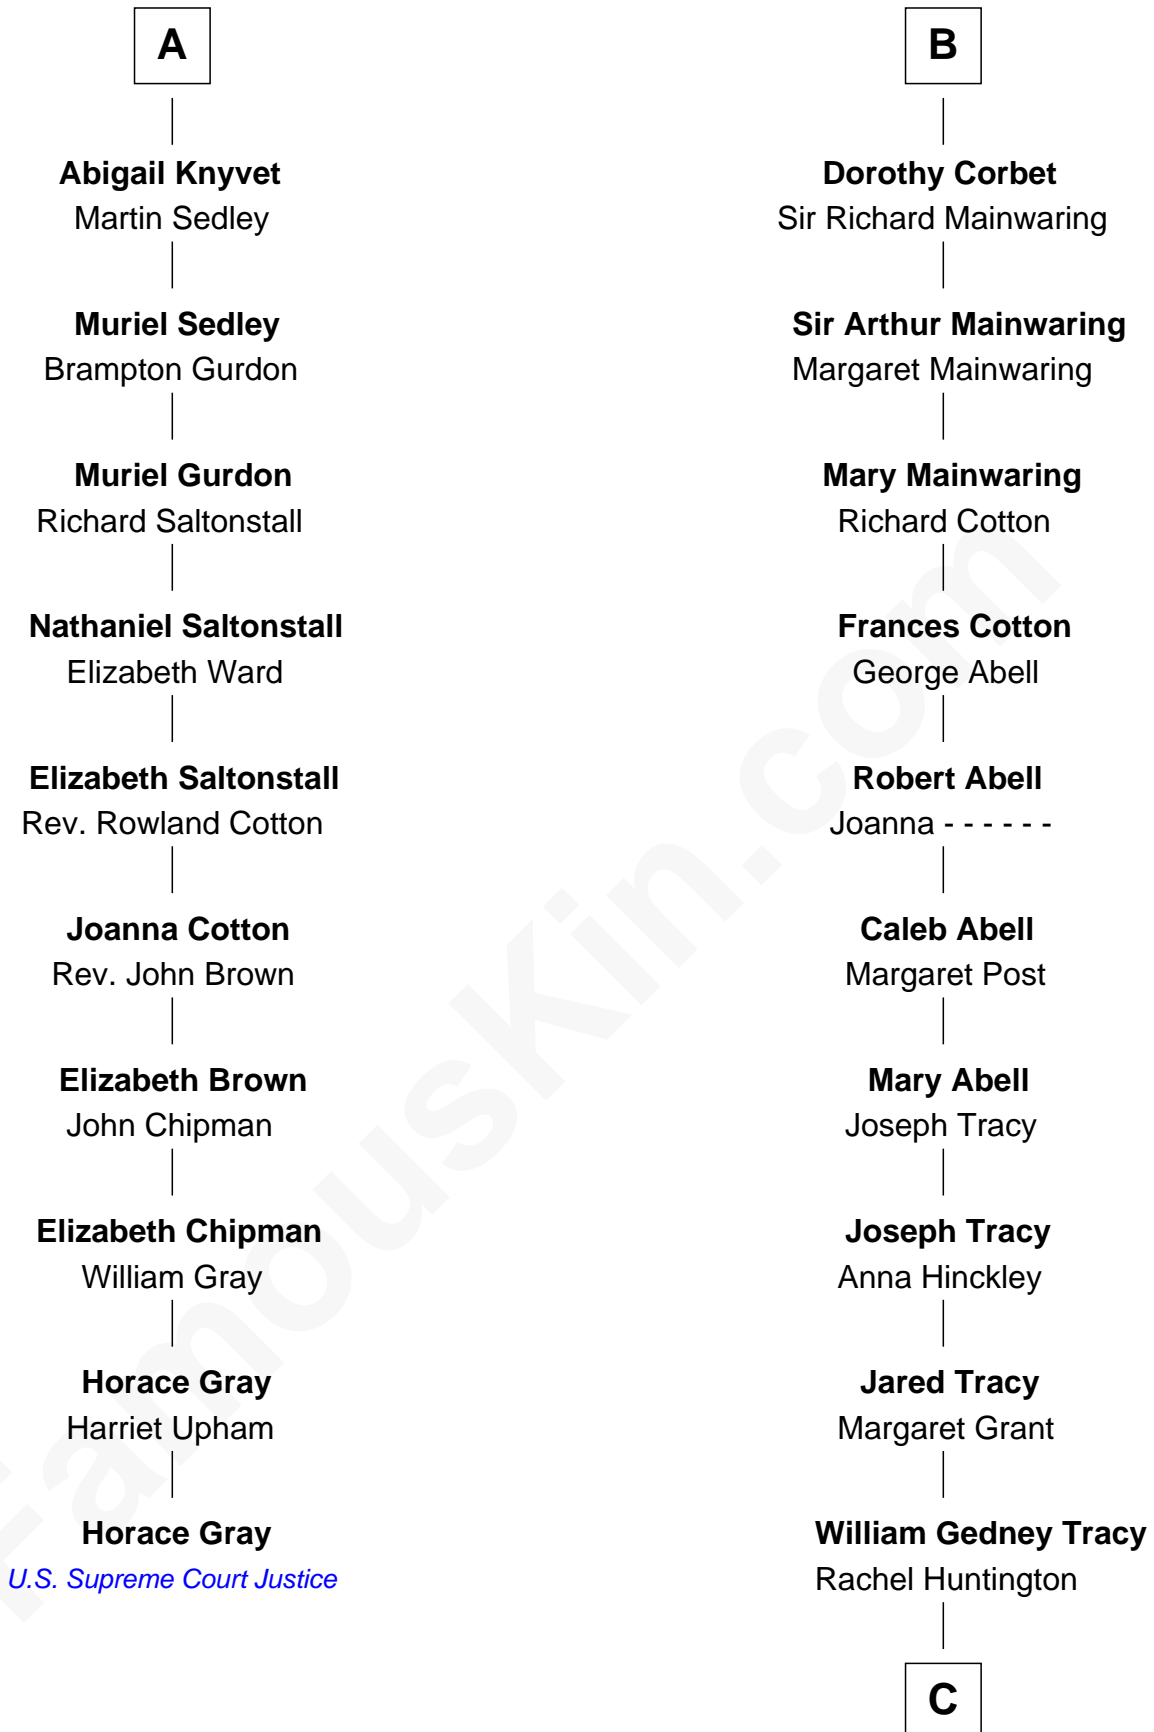

FamousKin.com

Relationship Chart of

Horace Gray

U.S. Supreme Court Justice

16th cousin 4 times removed of

Henry Sturgis Morgan

Co-Founder of Morgan Stanley

C

Charles F. Tracy

Louisa Kirkland

Frances Louisa Tracy

John Pierpont Morgan

John Pierpont Morgan

Jane Norton Grew

Henry Sturgis Morgan

Co-Founder of Morgan Stanley