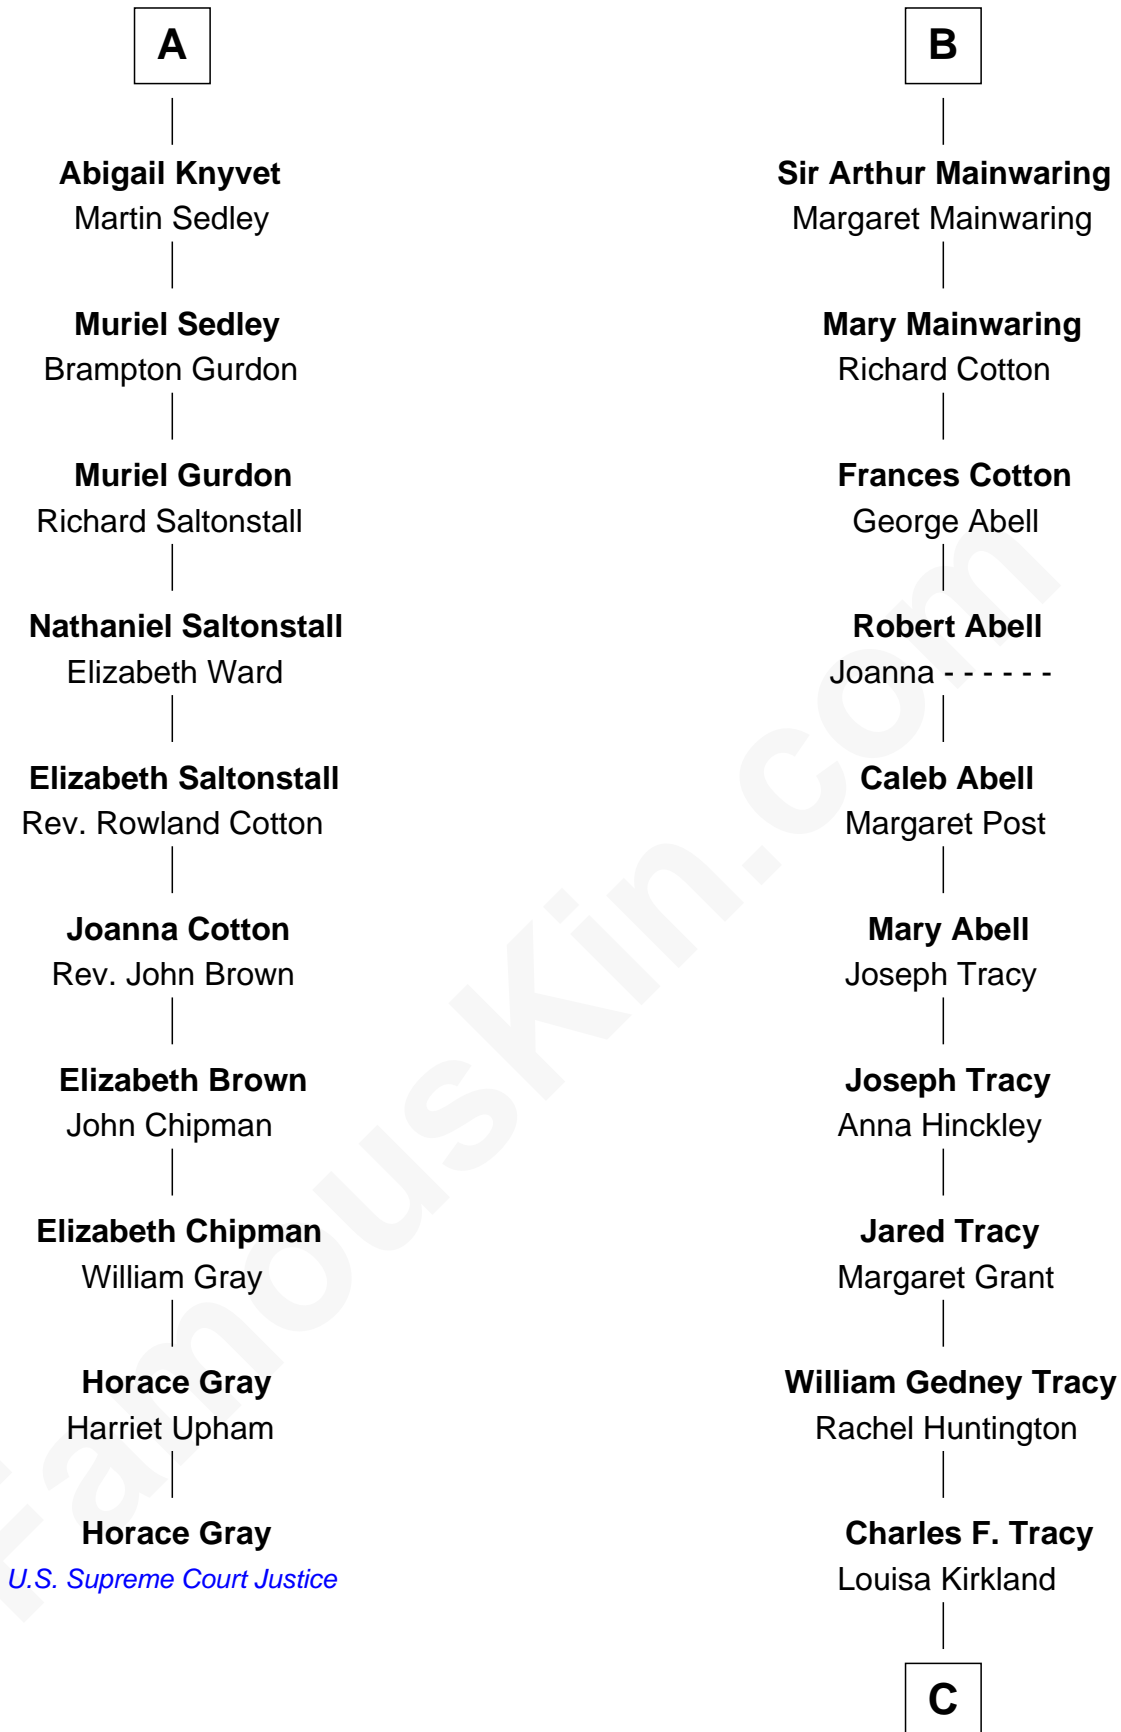

FamousKin.com

Relationship Chart of

Horace Gray

U.S. Supreme Court Justice

16th cousin 2 times removed of

J.P. Morgan, Jr.

American Banker and Philanthropist

C