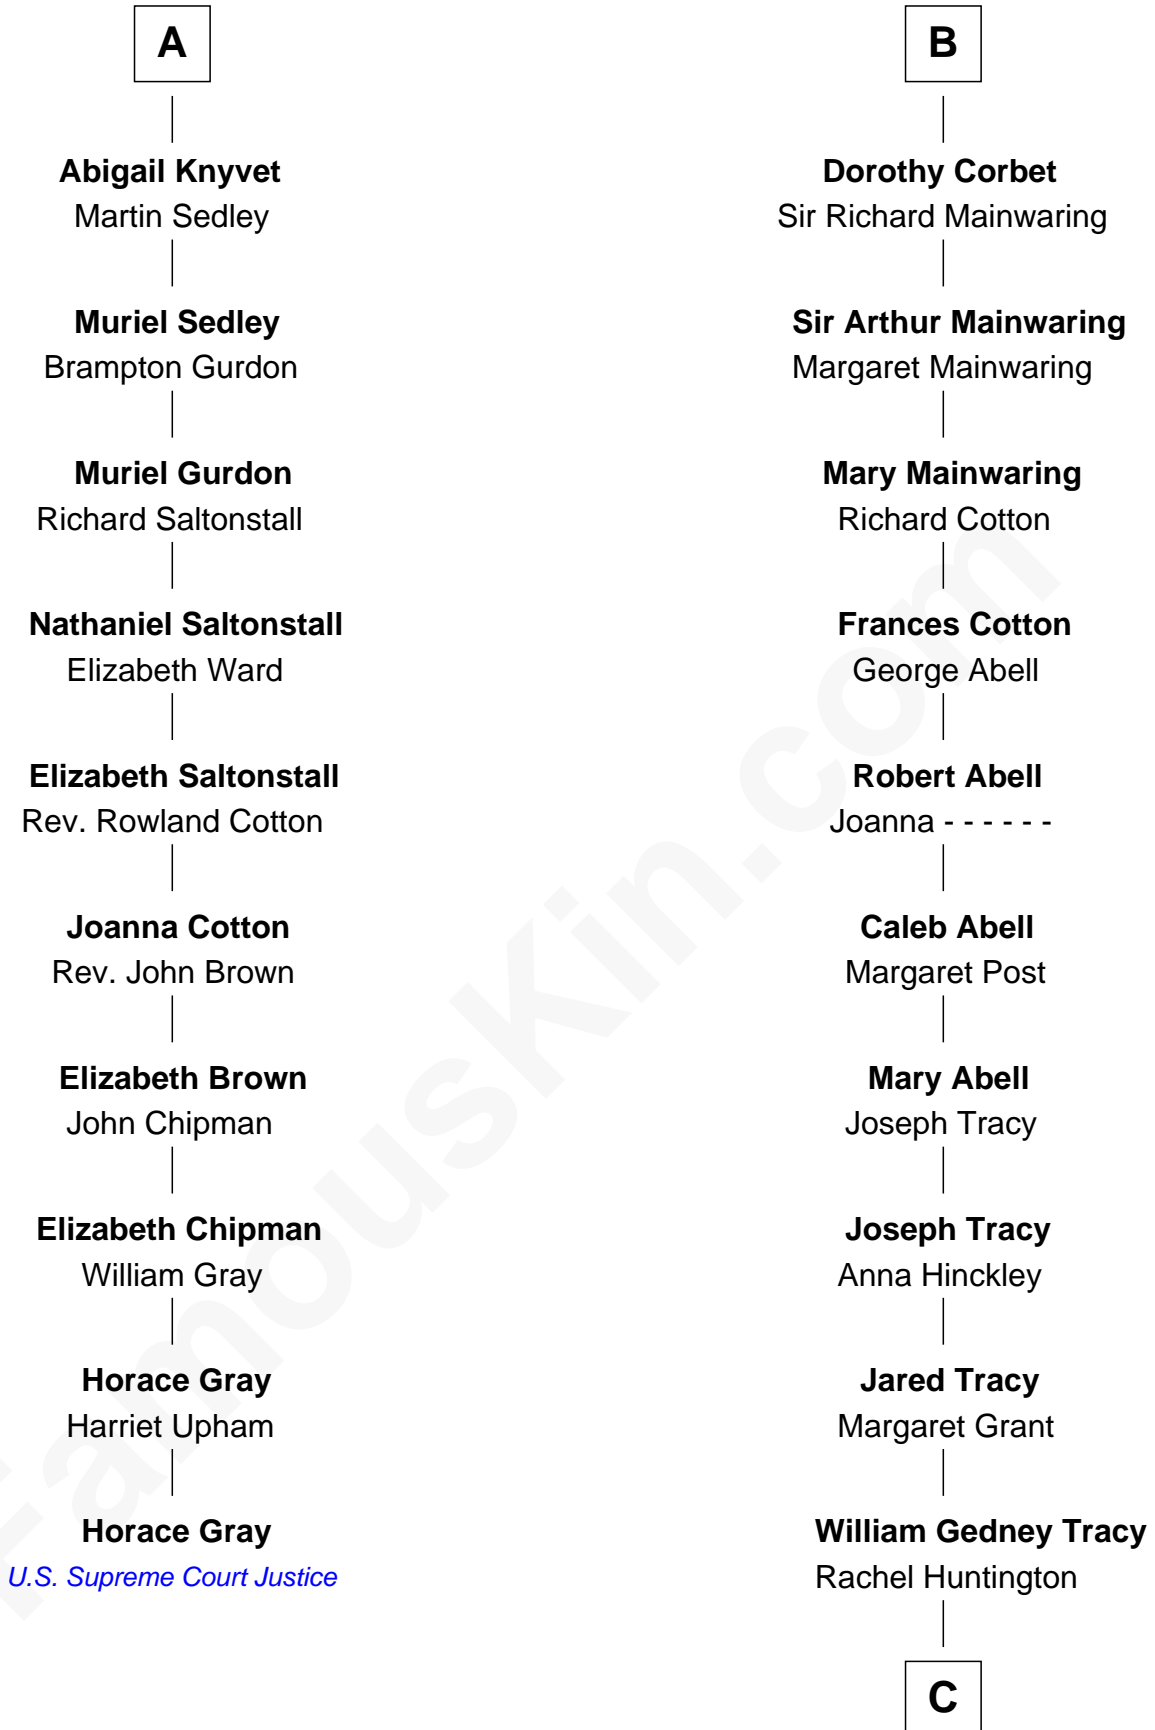

## Relationship Chart of

### Horace Gray

*U.S. Supreme Court Justice*

16th cousin 3 times removed of

**J.P. Morgan, Jr.**

*American Banker and Philanthropist*

**C**

**Charles F. Tracy**

Louisa Kirkland