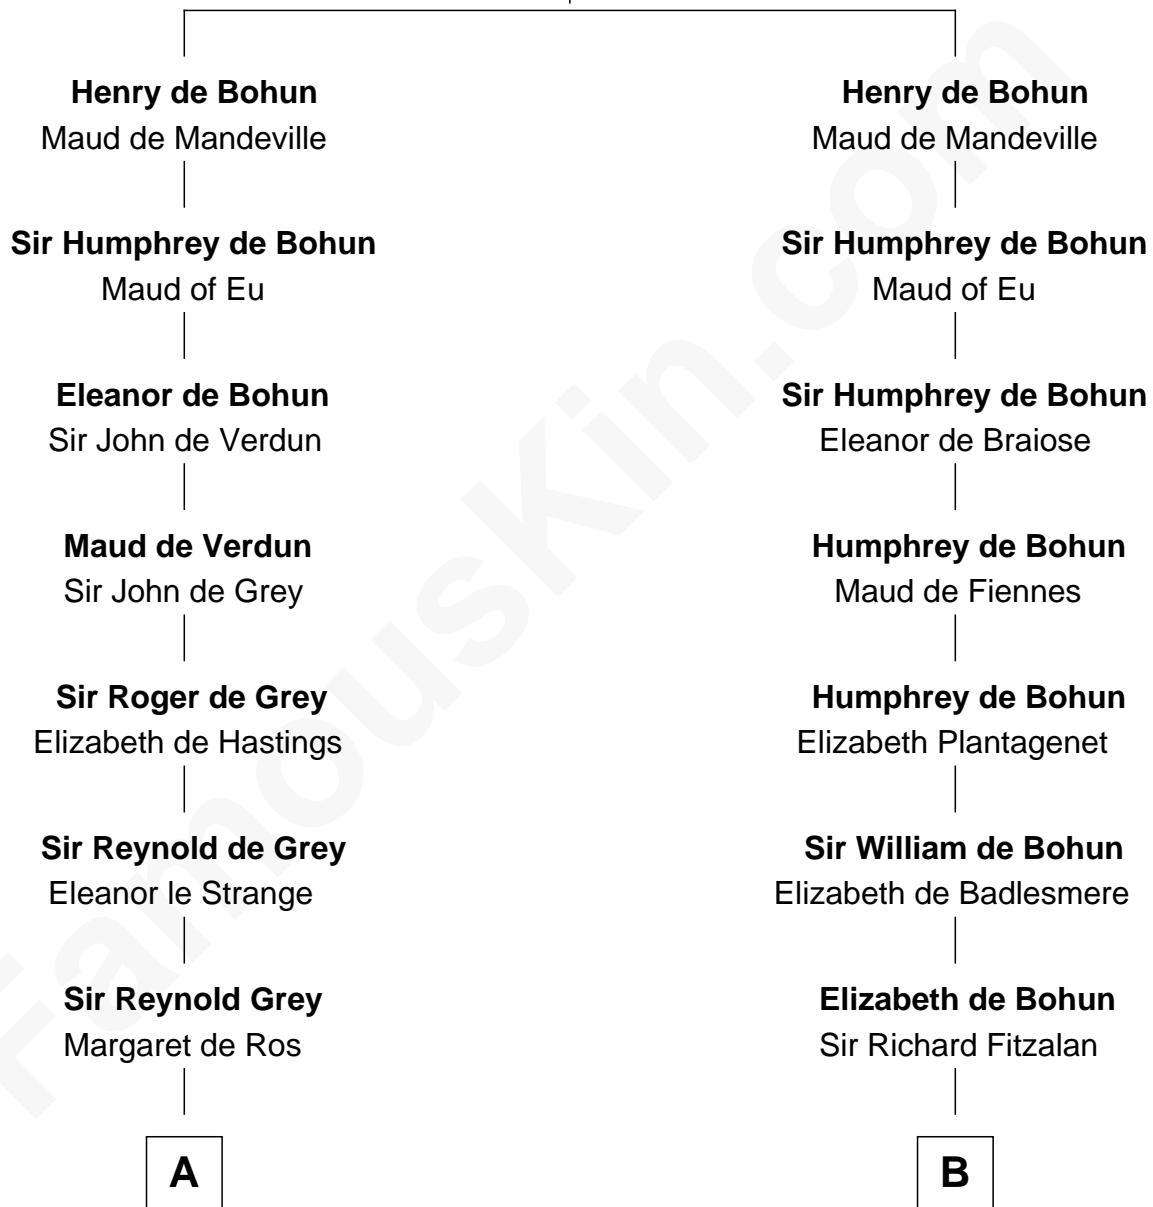

FamousKin.com Relationship Chart of

Horace Gray

U.S. Supreme Court Justice

21st cousin of

Fitzhugh Lee

40th Governor of Virginia

Humphrey IV de Bohun

Margaret of Scotland