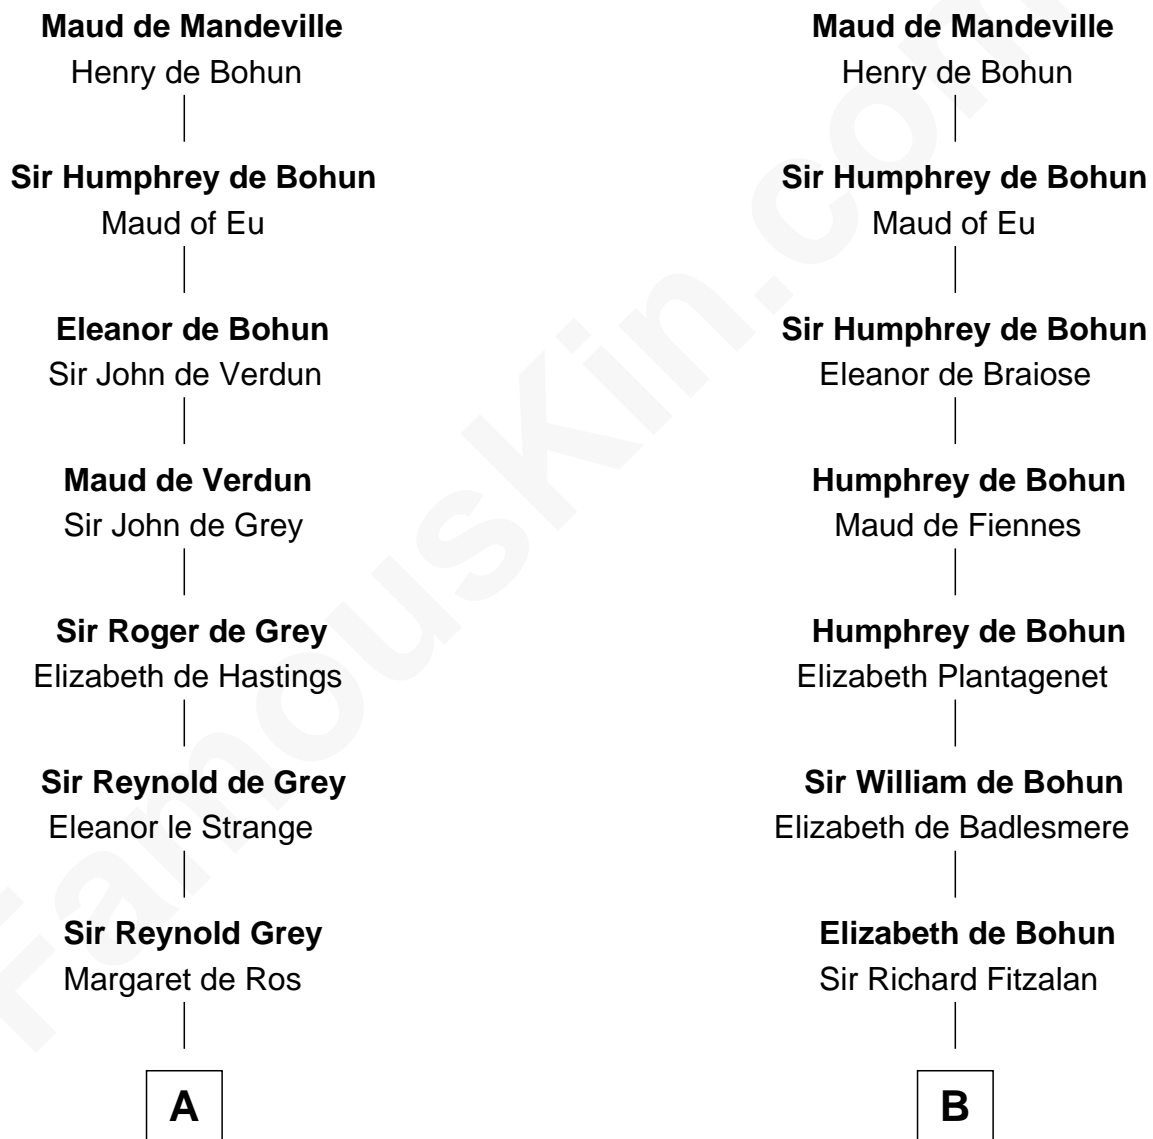

FamousKin.com Relationship Chart of

Horace Gray

U.S. Supreme Court Justice

21st cousin of

Fitzhugh Lee

40th Governor of Virginia

Beatrix de Say
Sir Geoffrey FitzPiers

C